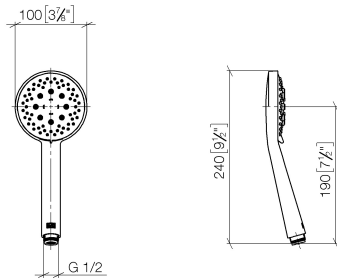

**Concealed single-lever mixer with integrated shower connection with shower set - Brushed Durabron (23kt Gold)**

IMO

ST 050 206 0979

- metal shower hose 1750mm with integrated anti-twist protection
  - slide bar
  - Pipe diameter 18 mm
  - Hand shower: Three or five settings: COMPACT RAIN, COMPACT SOFT FLOW, COMPACT AQUAPRESSURE FLOW, max. flow rate 15 l/min (at 3 bar)
  - spray head Ø 100mm
- Intrinsic protection against back flow.**

**Certificates**

Belgaqua\_21-025- WRAS\_2011027. LGA\_29928.  
27\_1.

ST 050 206 0979

**Spare parts list**

No.	Item Number	Name	Quantity used	Delivery time
1	05 17 20 726 02 90	fixing set	1	2
2	09 31 11 049 90	pin	2	2
3	04 31 11 113 00 90	pin	2	2
4	08 17 97 054-28	holder	1	20
5	90 28 22 782 00-28	pipe	1	20
6	28 322 970-28	Metal shower hose 1/2" x 3/8" x 1750 mm - Brushed Durabron (23kt Gold)	1	20
7	12 580 970-28	Slide unit - Brushed Durabron (23kt Gold)	1	20
8	90 19 97 002 00-28	connection	1	20
9	90 14 20 026 00 90	seal	1	2

**Concealed single-lever mixer with integrated shower connection with shower set - Brushed Durabronz (23kt Gold)**

IMO

ST 050 206 0979

- Three or five settings: COMPACT RAIN, COMPACT SOFT FLOW, COMPACT AQUAPRESSURE FLOW, max. flow rate 15 l/min (at 3 bar)
- with anti-scale system
- spray head Ø 100mm
- 1/2" connection
- WRAS 1704043
- Function from: 7 l/min

ST 050 206 0070  
mm [inches]

**Flow rate chart**

**Certificates**

LGA\_29984.

DVGW\_DW-  
6517DN0129.

WRAS\_2210003.

Concealed single-lever mixer with integrated shower connection with shower set - Brushed Durabronz (23kt Gold)