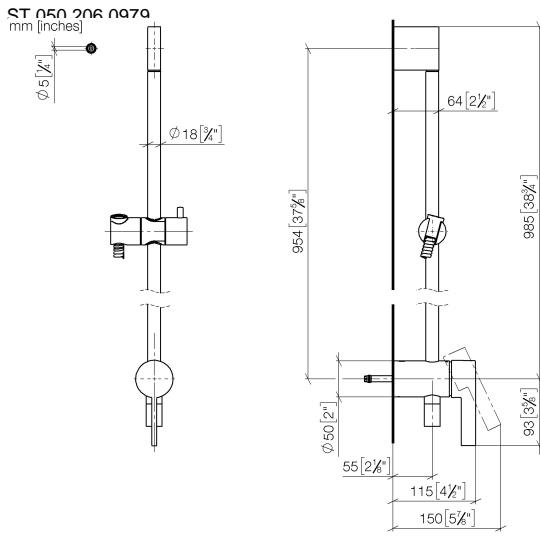

**Concealed single-lever mixer with integrated shower connection with shower set - Brushed Durabron (23kt Gold)**

IMO

ST 050 206 0979

- metal shower hose 1750mm with integrated anti-twist protection
  - slide bar
  - Pipe diameter 18 mm
  - Hand shower: Three or five settings: COMPACT RAIN, COMPACT SOFT FLOW, COMPACT AQUAPRESSURE FLOW, max. flow rate 15 l/min (at 3 bar)
  - spray head Ø 100mm
- Intrinsic protection against back flow.**

---

IMO

ST 050 206 0979

**Concealed single-lever mixer with integrated shower connection with shower set - Brushed Durabronze (23kt Gold)**

IMO

ST 050 206 0979

- metal shower hose 1750mm with integrated anti-twist protection
- slide bar
- Pipe diameter 18 mm

**Certificates**

Belgaqua\_21-025- WRAS\_2011027. LGA\_29928.  
27\_1.

ST 050 206 0979

**Spare parts list**

No.	Item Number	Name	Quantity used	Delivery time
1	05 17 20 726 02 90	fixing set	1	2
2	09 31 11 049 90	pin	2	2
3	04 31 11 113 00 90	pin	2	2
4	08 17 97 054-28	holder	1	20
5	90 28 22 782 00-28	pipe	1	20
6	28 322 970-28	Metal shower hose 1/2" x 3/8" x 1750 mm - Brushed Durabron (23kt Gold)	1	20
7	12 580 970-28	Slide unit - Brushed Durabron (23kt Gold)	1	20
8	90 19 97 002 00-28	connection	1	20
9	90 14 20 026 00 90	seal	1	2

**Concealed single-lever mixer with integrated shower connection with shower set - Brushed Durabronz (23kt Gold)**

IMO

ST 050 206 0979

- Three or five settings: COMPACT RAIN, COMPACT SOFT FLOW, COMPACT AQUAPRESSURE FLOW, max. flow rate 15 l/min (at 3 bar)
- with anti-scale system
- spray head Ø 100mm
- 1/2" connection
- WRAS 1704043
- Function from: 7 l/min