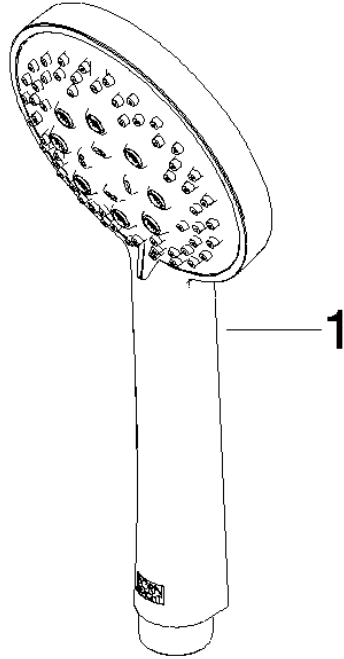

**Concealed single-lever mixer with integrated shower connection with shower set - Brushed Durabron (23kt Gold)**

IMO

ST 050 206 0979

- metal shower hose 1750mm with integrated anti-twist protection
  - slide bar
  - Pipe diameter 18 mm
  - Hand shower: Three or five settings: COMPACT RAIN, COMPACT SOFT FLOW, COMPACT AQUAPRESSURE FLOW, max. flow rate 15 l/min (at 3 bar)
  - spray head Ø 100mm
- Intrinsic protection against back flow.**

---

IMO

ST 050 206 0979

**Concealed single-lever mixer with integrated shower connection with shower set - Brushed Durabronze (23kt Gold)**

IMO

ST 050 206 0979

- metal shower hose 1750mm with integrated anti-twist protection
- slide bar
- Pipe diameter 18 mm

ST 050 206 0070  
mm [inches]

**Flow rate chart**

**Certificates**

LGA\_29984.

DVGW\_DW-  
6517DN0129.

WRAS\_2210003.

Concealed single-lever mixer with integrated shower connection with shower set - Brushed Durabronz (23kt Gold)

IMO

ST 050 206 0979  
Parts for other  
finishes can be found  
here: Chrome

Spare parts list

No.	Item Number	Name	Quantity used	Delivery time
1	09 23 01 039 90	sieve	1	2