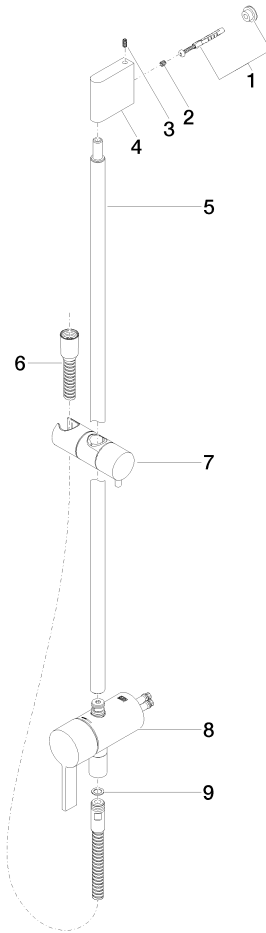

**Concealed single-lever mixer with integrated shower connection with shower set - Brushed Durabron (23kt Gold)**

IMO

ST 050 206 0979

- metal shower hose 1750mm with integrated anti-twist protection
  - slide bar
  - Pipe diameter 18 mm
  - Hand shower: Three or five settings: COMPACT RAIN, COMPACT SOFT FLOW, COMPACT AQUAPRESSURE FLOW, max. flow rate 15 l/min (at 3 bar)
  - spray head Ø 100mm
- Intrinsic protection against back flow.**

---

IMO

ST 050 206 0979

**Concealed single-lever mixer with integrated shower connection with shower set - Brushed Durabronze (23kt Gold)**

IMO

ST 050 206 0979

- metal shower hose 1750mm with integrated anti-twist protection
- slide bar
- Pipe diameter 18 mm

**Required miscellaneous**

**Hand shower FlowReduce - Brushed Durabronze (23kt Gold)** 28 018 979-28 0010

**Concealed single-lever mixer with integrated shower connection with shower set - Brushed Durabronz (23kt Gold)**

**Certificates**

Belgaqua\_21-025- WRAS\_2011027. LGA\_29928.  
27\_1.

ST 050 206 0979

**Spare parts list**

No.	Item Number	Name	Quantity used	Delivery time
1	05 17 20 726 02 90	fixing set	1	2
2	09 31 11 049 90	pin	2	2
3	04 31 11 113 00 90	pin	2	2
4	08 17 97 054-28	holder	1	20
5	90 28 22 782 00-28	pipe	1	20
6	28 322 970-28	Metal shower hose 1/2" x 3/8" x 1750 mm - Brushed Durabron (23kt Gold)	1	20
7	12 580 970-28	Slide unit - Brushed Durabron (23kt Gold)	1	20
8	90 19 97 002 00-28	connection	1	20
9	90 14 20 026 00 90	seal	1	2