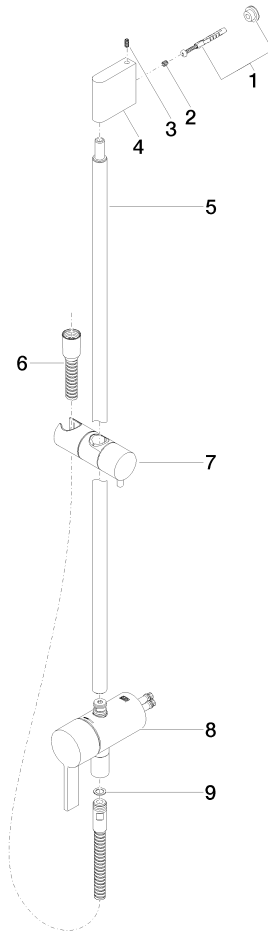

# Concealed single-lever mixer with integrated shower connection with shower set - Matte Black

IMO

ST 050 206 0979

- metal shower hose 1750mm with integrated anti-twist protection
  - slide bar
  - Pipe diameter 18 mm
  - Hand shower: Three or five settings: COMPACT RAIN, COMPACT SOFT FLOW, COMPACT AQUAPRESSURE FLOW, max. flow rate 15 l/min (at 3 bar)
  - spray head Ø 100mm
- Intrinsic protection against back flow.**

---

IMO

ST 050 206 0979

**Concealed single-lever mixer with integrated shower connection with shower set - Matte Black**

IMO

ST 050 206 0979

- metal shower hose 1750mm with integrated anti-twist protection
- slide bar
- Pipe diameter 18 mm

### Spare parts list

No.	Item Number	Name	Quantity used	Delivery time
1	05 17 20 726 02 90	fixing set	1	2
2	09 31 11 049 90	pin	2	2
3	04 31 11 113 00 90	pin	2	2
4	08 17 97 054-33	holder	1	30
5	90 28 22 782 00-33	pipe	1	30
6	28 322 970-33	Metal shower hose 1/2" x 3/8" x 1750 mm - Matte Black	1	2
7	12 580 970-33	Slide unit - Matte Black	1	10
8	90 19 97 002 00-33	connection	1	30
9	90 14 20 026 00 90	seal	1	2