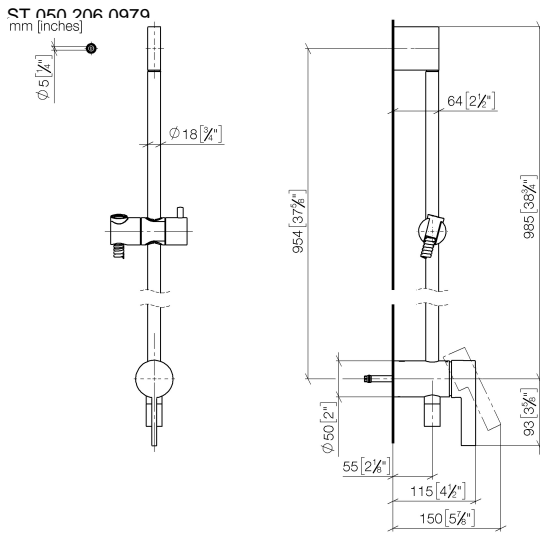

Certificates

Belgaqua_21-025- WRAS_2011027. LGA_29928.
27_1.