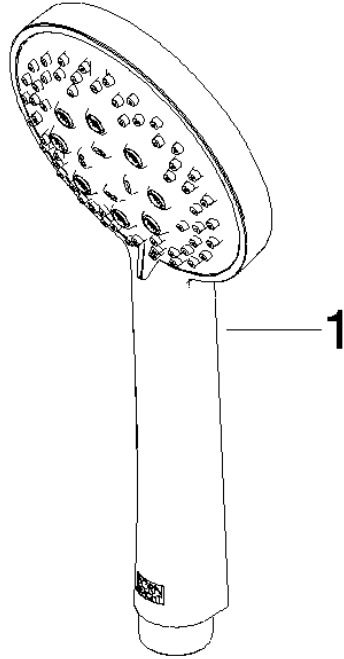

Concealed single-lever mixer with integrated shower connection with shower set - Brushed Champagne (22kt Gold)

IMO

ST 050 206 0979

- metal shower hose 1750mm with integrated anti-twist protection
 - slide bar
 - Pipe diameter 18 mm
 - Hand shower: Three or five settings: COMPACT RAIN, COMPACT SOFT FLOW, COMPACT AQUAPRESSURE FLOW, max. flow rate 15 l/min (at 3 bar)
 - spray head Ø 100mm
- Intrinsic protection against back flow.**

IMO

ST 050 206 0979

Concealed single-lever mixer with integrated shower connection with shower set - Brushed Champagne (22kt Gold)

IMO

ST 050 206 0979

- Three or five settings: COMPACT RAIN, COMPACT SOFT FLOW, COMPACT AQUAPRESSURE FLOW, max. flow rate 15 l/min (at 3 bar)
- with anti-scale system
- spray head Ø 100mm
- 1/2" connection
- WRAS 1704043
- Function from: 7 l/min

IMO

ST 050 206 0979

Concealed single-lever mixer with integrated shower connection with shower set - Brushed Champagne (22kt Gold)

ST 050 206 0070
mm [inches]

Flow rate chart

Certificates

LGA_29984.

DVGW_DW-
6517DN0129.

WRAS_2210003.

Concealed single-lever mixer with integrated shower connection with shower set - Brushed Champagne (22kt Gold)

IMO

ST 050 206 0979
Parts for other
finishes can be found
here: Chrome

Spare parts list