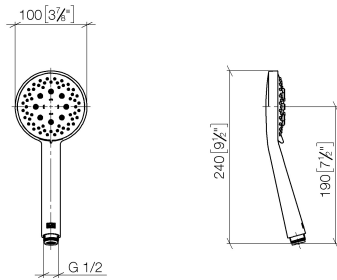

Concealed single-lever mixer with integrated shower connection with shower set - Brushed Champagne (22kt Gold)

IMO

ST 050 206 0979

- metal shower hose 1750mm with integrated anti-twist protection
 - slide bar
 - Pipe diameter 18 mm
 - Hand shower: Three or five settings: COMPACT RAIN, COMPACT SOFT FLOW, COMPACT AQUAPRESSURE FLOW, max. flow rate 15 l/min (at 3 bar)
 - spray head Ø 100mm
- Intrinsic protection against back flow.**

IMO

ST 050 206 0979

Concealed single-lever mixer with integrated shower connection with shower set - Brushed Champagne (22kt Gold)

IMO

ST 050 206 0979

- Three or five settings: COMPACT RAIN, COMPACT SOFT FLOW, COMPACT AQUAPRESSURE FLOW, max. flow rate 15 l/min (at 3 bar)
- with anti-scale system
- spray head Ø 100mm
- 1/2" connection
- WRAS 1704043
- Function from: 7 l/min

Concealed single-lever mixer with integrated shower connection with shower set - Brushed Champagne (22kt Gold)

IMO

ST 050 206 0979

Concealed single-lever mixer with integrated shower connection with shower set - Brushed Champagne (22kt Gold)

IMO

ST 050 206 0979

Concealed single-lever mixer with integrated shower connection with shower set - Brushed Champagne (22kt Gold)

ST 050 206 0070
mm [inches]

Flow rate chart

Certificates

LGA_29984.

DVGW_DW-
6517DN0129.