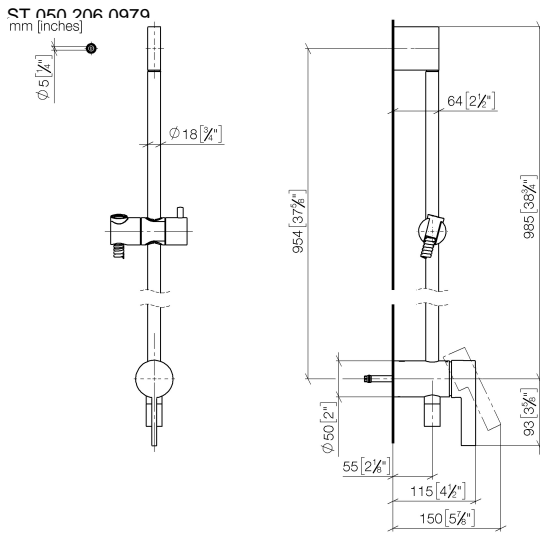

Concealed single-lever mixer with integrated shower connection with shower set - Brushed Champagne (22kt Gold)

IMO

ST 050 206 0979

- metal shower hose 1750mm with integrated anti-twist protection
 - slide bar
 - Pipe diameter 18 mm
 - Hand shower: Three or five settings: COMPACT RAIN, COMPACT SOFT FLOW, COMPACT AQUAPRESSURE FLOW, max. flow rate 15 l/min (at 3 bar)
 - spray head Ø 100mm
- Intrinsic protection against back flow.**

IMO

ST 050 206 0979

Concealed single-lever mixer with integrated shower connection with shower set - Brushed Champagne (22kt Gold)

IMO

ST 050 206 0979

- Three or five settings: COMPACT RAIN, COMPACT SOFT FLOW, COMPACT AQUAPRESSURE FLOW, max. flow rate 15 l/min (at 3 bar)
- with anti-scale system
- spray head Ø 100mm
- 1/2" connection
- WRAS 1704043
- Function from: 7 l/min

IMO

ST 050 206 0979

- metal shower hose 1750mm with integrated anti-twist protection
- slide bar
- Pipe diameter 18 mm

This article does not include a hand shower!

Intrinsic protection against back flow.

Fits: IMO, LULU, MADISON, MEM, TARA, CL.1, LISSÉ, VAIA, META, CYO

Concealed single-lever mixer with integrated shower connection with shower set - Brushed Champagne (22kt Gold)

ST 050 206 0979

Parts for other finishes can be found here: [Chrome](#)

Spare parts list

| No. | Item Number | Name | Quantity used | Delivery time |
|-----|--------------------|---|---------------|---------------|
| 1 | 05 17 20 726 02 90 | fixing set | 1 | 2 |
| 2 | 09 31 11 049 90 | pin | 2 | 2 |
| 3 | 04 31 11 113 00 90 | pin | 2 | 2 |
| 4 | 08 17 97 054-46 | holder | 1 | 30 |
| 5 | 90 28 22 782 00-46 | pipe | 1 | 30 |
| 6 | 28 322 970-46 | Metal shower hose 1/2" x 3/8" x 1750 mm - Brushed Champagne (22kt Gold) | 1 | 30 |
| 7 | 12 580 970-46 | Slide unit - Brushed Champagne (22kt Gold) | 1 | 30 |
| 8 | 90 19 97 002 00-46 | connection | 1 | 30 |
| 9 | 90 14 20 026 00 90 | seal | 1 | 2 |