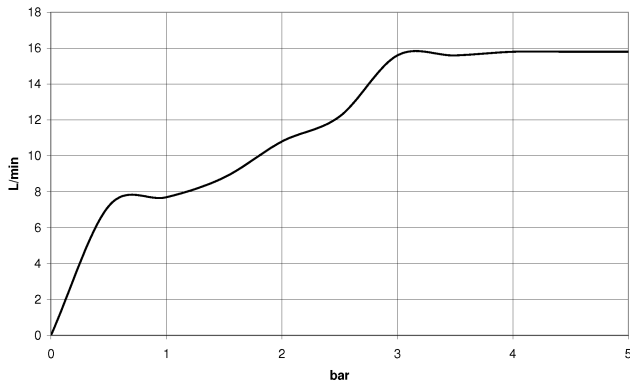

IMO

ST 050 206 0979

Concealed single-lever mixer with integrated shower connection with shower set - Brushed Champagne (22kt Gold)

ST 050 206 0070
mm [inches]

Flow rate chart

Certificates

LGA_29984.

DVGW_DW-
6517DN0129.