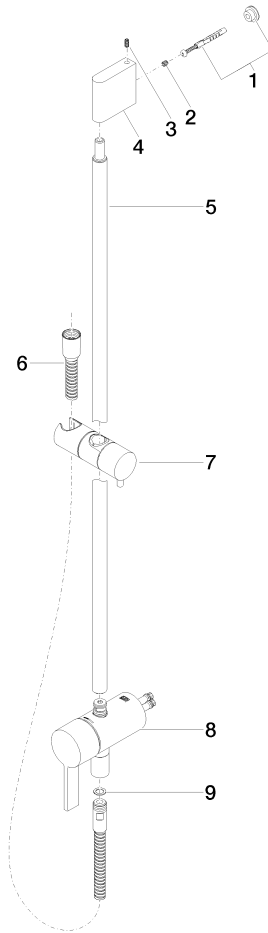

Concealed single-lever mixer with integrated shower connection with shower set - Brushed Champagne (22kt Gold)

IMO

ST 050 206 0979

- metal shower hose 1750mm with integrated anti-twist protection
 - slide bar
 - Pipe diameter 18 mm
 - Hand shower: Three or five settings: COMPACT RAIN, COMPACT SOFT FLOW, COMPACT AQUAPRESSURE FLOW, max. flow rate 15 l/min (at 3 bar)
 - spray head Ø 100mm
- Intrinsic protection against back flow.**

IMO

ST 050 206 0979

- metal shower hose 1750mm with integrated anti-twist protection
- slide bar
- Pipe diameter 18 mm

This article does not include a hand shower!

Intrinsic protection against back flow.

Fits: IMO, LULU, MADISON, MEM, TARA, CL.1, LISSÉ, VAIA, META, CYO

Concealed single-lever mixer with integrated shower connection with shower set - Brushed Champagne (22kt Gold)

ST 050 206 0979

Parts for other finishes can be found here: [Chrome](#)

Spare parts list

| No. | Item Number | Name | Quantity used | Delivery time |
|-----|--------------------|---|---------------|---------------|
| 1 | 05 17 20 726 02 90 | fixing set | 1 | 2 |
| 2 | 09 31 11 049 90 | pin | 2 | 2 |
| 3 | 04 31 11 113 00 90 | pin | 2 | 2 |
| 4 | 08 17 97 054-46 | holder | 1 | 30 |
| 5 | 90 28 22 782 00-46 | pipe | 1 | 30 |
| 6 | 28 322 970-46 | Metal shower hose 1/2" x 3/8" x 1750 mm - Brushed Champagne (22kt Gold) | 1 | 30 |
| 7 | 12 580 970-46 | Slide unit - Brushed Champagne (22kt Gold) | 1 | 30 |
| 8 | 90 19 97 002 00-46 | connection | 1 | 30 |
| 9 | 90 14 20 026 00 90 | seal | 1 | 2 |