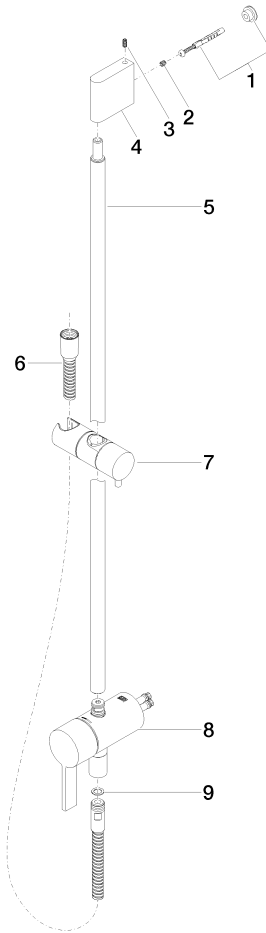

# Concealed single-lever mixer with integrated shower connection with shower set - Champagne (22kt Gold)

IMO

ST 050 206 0979

- metal shower hose 1750mm with integrated anti-twist protection
  - slide bar
  - Pipe diameter 18 mm
  - Hand shower: Three or five settings: COMPACT RAIN, COMPACT SOFT FLOW, COMPACT AQUAPRESSURE FLOW, max. flow rate 15 l/min (at 3 bar)
  - spray head Ø 100mm
- Intrinsic protection against back flow.**

ST 050 206 0979

- metal shower hose 1750mm with integrated anti-twist protection
- slide bar
- Pipe diameter 18 mm

This article does not include a hand shower!

Intrinsic protection against back flow.

Fits: IMO, LULU, MADISON, MEM, TARA, CL.1, LISSÉ, VAIA, META, CYO

Concealed single-lever mixer with integrated shower connection with shower set - Champagne (22kt Gold)

---

IMO

ST 050 206 0979

**Concealed single-lever mixer with integrated shower connection with shower set - Champagne (22kt Gold)**

**Concealed single-lever mixer with integrated shower connection with shower set - Champagne (22kt Gold)**

ST 050 206 0979

Parts for other finishes can be found here: [Chrome](#)

**Spare parts list**

No.	Item Number	Name	Quantity used	Delivery time
1	05 17 20 726 02 90	fixing set	1	2
2	09 31 11 049 90	pin	2	2
3	04 31 11 113 00 90	pin	2	2
4	08 17 97 054-47	holder	1	30
5	90 28 22 782 00-47	pipe	1	30
6	28 322 970-47	Metal shower hose 1/2" x 3/8" x 1750 mm - Champagne (22kt Gold)	1	30
7	12 580 970-47	Slide unit - Champagne (22kt Gold)	1	30
8	90 19 97 002 00-47	connection	1	30
9	90 14 20 026 00 90	seal	1	2