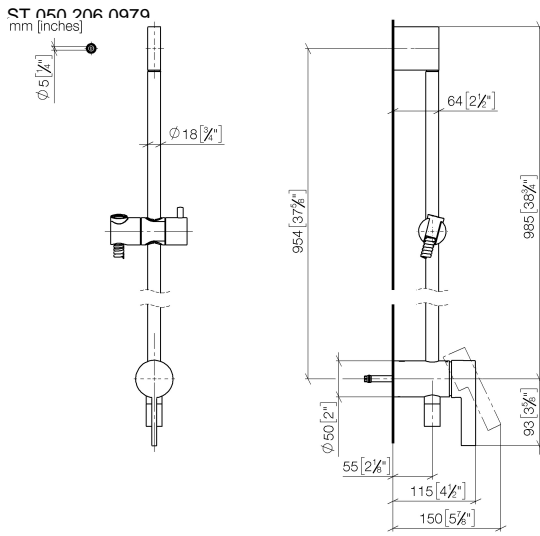

# Concealed single-lever mixer with integrated shower connection with shower set - Champagne (22kt Gold)

IMO

ST 050 206 0979

- metal shower hose 1750mm with integrated anti-twist protection
  - slide bar
  - Pipe diameter 18 mm
  - Hand shower: Three or five settings: COMPACT RAIN, COMPACT SOFT FLOW, COMPACT AQUAPRESSURE FLOW, max. flow rate 15 l/min (at 3 bar)
  - spray head Ø 100mm
- Intrinsic protection against back flow.**

---

IMO

ST 050 206 0979

Concealed single-lever mixer with integrated shower connection with shower set - Champagne (22kt Gold)

ST 050 206 0070  
mm [inches]

Flow rate chart

Certificates

LGA\_29984.

ST 050 206 0979

- metal shower hose 1750mm with integrated anti-twist protection
- slide bar
- Pipe diameter 18 mm

This article does not include a hand shower!

Intrinsic protection against back flow.

Fits: IMO, LULU, MADISON, MEM, TARA, CL.1, LISSÉ, VAIA, META, CYO

**Concealed single-lever mixer with integrated shower connection with shower set - Champagne (22kt Gold)**

ST 050 206 0979

Parts for other finishes can be found here: [Chrome](#)

**Spare parts list**

No.	Item Number	Name	Quantity used	Delivery time
1	05 17 20 726 02 90	fixing set	1	2
2	09 31 11 049 90	pin	2	2
3	04 31 11 113 00 90	pin	2	2
4	08 17 97 054-47	holder	1	30
5	90 28 22 782 00-47	pipe	1	30
6	28 322 970-47	Metal shower hose 1/2" x 3/8" x 1750 mm - Champagne (22kt Gold)	1	30
7	12 580 970-47	Slide unit - Champagne (22kt Gold)	1	30
8	90 19 97 002 00-47	connection	1	30
9	90 14 20 026 00 90	seal	1	2