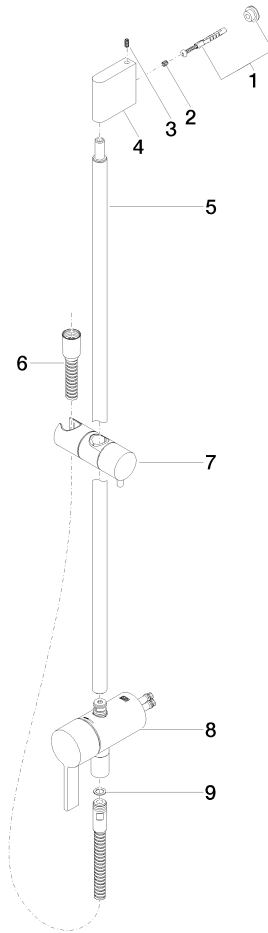

# Concealed single-lever mixer with integrated shower connection with shower set - Brushed Chrome

IMO

ST 050 206 0979

- metal shower hose 1750mm with integrated anti-twist protection
  - slide bar
  - Pipe diameter 18 mm
  - Hand shower: Three or five settings: COMPACT RAIN, COMPACT SOFT FLOW, COMPACT AQUAPRESSURE FLOW, max. flow rate 15 l/min (at 3 bar)
  - spray head Ø 100mm
- Intrinsic protection against back flow.**

---

IMO

ST 050 206 0979

Concealed single-lever mixer with integrated shower connection with shower set - Brushed Chrome

IMO

ST 050 206 0070  
mm [inches]

Flow rate chart

Certificates

- metal shower hose 1750mm with integrated anti-twist protection
- slide bar
- Pipe diameter 18 mm

This article does not include a hand shower!

Intrinsic protection against back flow.

Fits: IMO, LULU, MADISON, MEM, TARA, CL.1, LISSÉ, VAIA, META, CYO

**Spare parts list**

No.	Item Number	Name	Quantity used	Delivery time
1	05 17 20 726 02 90	fixing set	1	2
2	09 31 11 049 90	pin	2	2
3	04 31 11 113 00 90	pin	2	2
4	08 17 97 054-93	holder	1	20
5	90 28 22 782 00-93	pipe	1	20
6	28 322 970-93	Metal shower hose 1/2" x 3/8" x 1750 mm - Brushed Chrome	1	20
7	12 580 970-93	Slide unit - Brushed Chrome	1	20
8	90 19 97 002 00-93	connection	1	20
9	90 14 20 026 00 90	seal	1	2