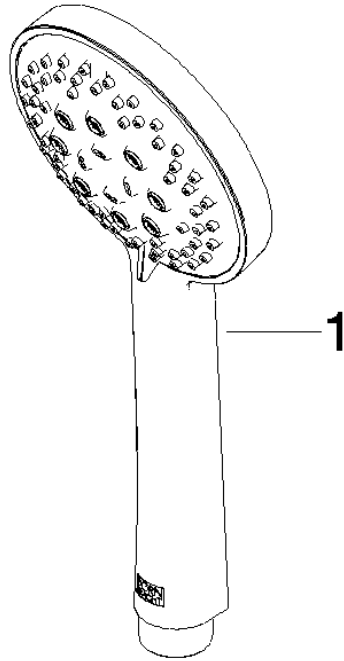

# Concealed single-lever mixer with integrated shower connection with shower set - Brushed Chrome

IMO

ST 050 206 0979

- metal shower hose 1750mm with integrated anti-twist protection
  - slide bar
  - Pipe diameter 18 mm
  - Hand shower: Three or five settings: COMPACT RAIN, COMPACT SOFT FLOW, COMPACT AQUAPRESSURE FLOW, max. flow rate 15 l/min (at 3 bar)
  - spray head Ø 100mm
- Intrinsic protection against back flow.**

---

IMO

ST 050 206 0979

Concealed single-lever mixer with integrated shower connection with shower set - Brushed Chrome

IMO

ST 050 206 0070  
mm [inches]

Flow rate chart

Certificates

Spare parts list

No.	Item Number	Name	Quantity used	Delivery time
1	09 23 01 039 90	sieve	1	2

**Concealed single-lever mixer with integrated shower connection with shower set - Brushed Chrome**

IMO

ST 050 206 0979

- metal shower hose 1750mm with integrated anti-twist protection
- slide bar
- Pipe diameter 18 mm

This article does not include a hand shower!

Intrinsic protection against back flow.

Fits: IMO, LULU, MADISON, MEM, TARA, CL.1, LISSÉ, VAIA, META, CYO