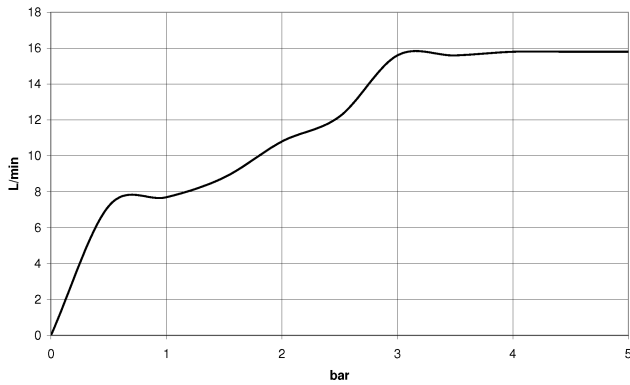

---

IMO

ST 050 206 0979

Concealed single-lever mixer with integrated shower connection with shower set - Brushed Chrome

IMO

ST 050 206 0070  
mm [inches]

Flow rate chart

Certificates