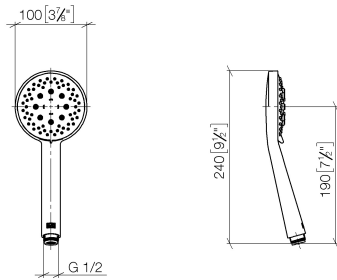

# Concealed single-lever mixer with integrated shower connection with shower set - Brushed Chrome

IMO

ST 050 206 0979

- metal shower hose 1750mm with integrated anti-twist protection
  - slide bar
  - Pipe diameter 18 mm
  - Hand shower: Three or five settings: COMPACT RAIN, COMPACT SOFT FLOW, COMPACT AQUAPRESSURE FLOW, max. flow rate 15 l/min (at 3 bar)
  - spray head Ø 100mm
- Intrinsic protection against back flow.**

---

IMO

ST 050 206 0979

**Concealed single-lever mixer with integrated shower connection with shower set - Brushed Chrome**

IMO

ST 050 206 0979

- Three or five settings: COMPACT RAIN, COMPACT SOFT FLOW, COMPACT AQUAPRESSURE FLOW, max. flow rate 15 l/min (at 3 bar)
- with anti-scale system
- spray head Ø 100mm
- 1/2" connection
- WRAS 1704043
- Function from: 7 l/min

---

IMO

ST 050 206 0979

Concealed single-lever mixer with integrated shower connection with shower set - Brushed Chrome

IMO

ST 050 206 0070  
mm [inches]

Flow rate chart

Certificates

- metal shower hose 1750mm with integrated anti-twist protection
- slide bar
- Pipe diameter 18 mm

This article does not include a hand shower!

Intrinsic protection against back flow.

Fits: IMO, LULU, MADISON, MEM, TARA, CL.1, LISSÉ, VAIA, META, CYO