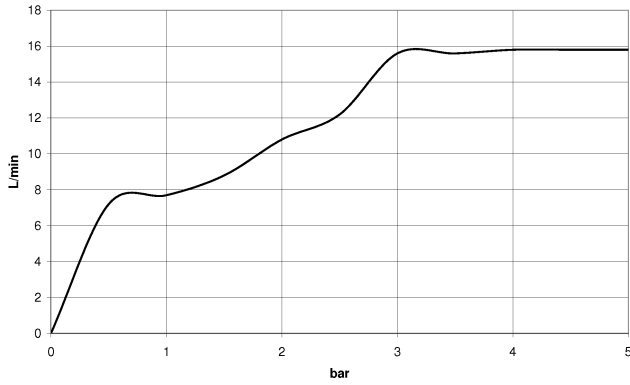

IMO

ST 050 206 0070
mm [inches]

Flow rate chart

Certificates

LGA_29984.

DVGW_DW-
6517DN0129.

WRAS_2210003.

Concealed single-lever mixer with integrated shower connection with shower set - Brushed Dark Platinum