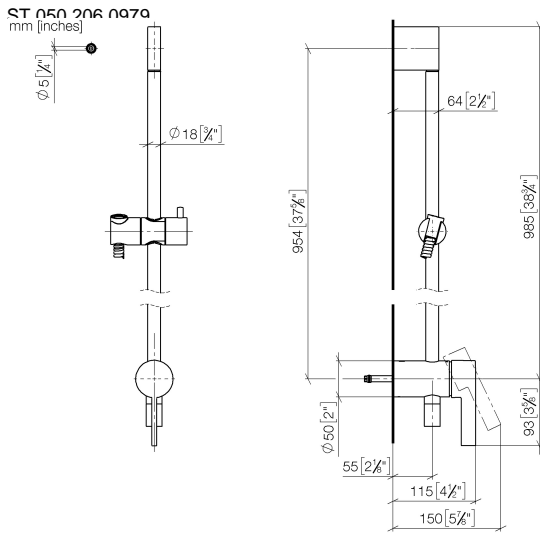

Concealed single-lever mixer with integrated shower connection with shower set - Brushed Dark Platinum

IMO

ST 050 206 0979

- metal shower hose 1750mm with integrated anti-twist protection
 - slide bar
 - Pipe diameter 18 mm
 - Hand shower: Three or five settings: COMPACT RAIN, COMPACT SOFT FLOW, COMPACT AQUAPRESSURE FLOW, max. flow rate 15 l/min (at 3 bar)
 - spray head Ø 100mm
- Intrinsic protection against back flow.**

IMO

ST 050 206 0979

Concealed single-lever mixer with integrated shower connection with shower set - Brushed Dark Platinum

IMO

ST 050 206 0979

- metal shower hose 1750mm with integrated anti-twist protection
- slide bar
- Pipe diameter 18 mm

Concealed single-lever mixer with integrated shower connection with shower set - Brushed Dark Platinum

IMO

Certificates

Belgaqua_21-025- WRAS_2011027. LGA_29928.
27_1.

ST 050 206 0979

Spare parts list

No.	Item Number	Name	Quantity used	Delivery time
1	05 17 20 726 02 90	fixing set	1	2
2	09 31 11 049 90	pin	2	2
3	04 31 11 113 00 90	pin	2	2
4	08 17 97 054-99	holder	1	30
5	90 28 22 782 00-99	pipe	1	30
6	28 322 970-99	Metal shower hose 1/2" x 3/8" x 1750 mm - Brushed Dark Platinum	1	2
7	12 580 970-99	Slide unit - Brushed Dark Platinum	1	30
8	90 19 97 002 00-99	connection	1	30
9	90 14 20 026 00 90	seal	1	2

Concealed single-lever mixer with integrated shower connection with shower set - Brushed Dark Platinum

IMO

ST 050 206 0979

- Three or five settings: COMPACT RAIN, COMPACT SOFT FLOW, COMPACT AQUAPRESSURE FLOW, max. flow rate 15 l/min (at 3 bar)
- with anti-scale system
- spray head Ø 100mm
- 1/2" connection
- WRAS 1704043
- Function from: 7 l/min