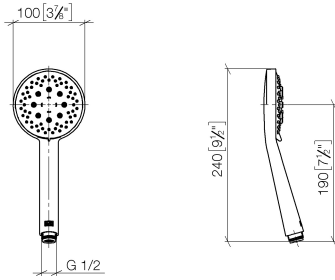

Concealed single-lever mixer with integrated shower connection with shower set - Brushed Dark Platinum

IMO

ST 050 206 0979

- metal shower hose 1750mm with integrated anti-twist protection
 - slide bar
 - Pipe diameter 18 mm
 - Hand shower: Three or five settings: COMPACT RAIN, COMPACT SOFT FLOW, COMPACT AQUAPRESSURE FLOW, max. flow rate 15 l/min (at 3 bar)
 - spray head Ø 100mm
- Intrinsic protection against back flow.**

Concealed single-lever mixer with integrated shower connection with shower set - Brushed Dark Platinum

IMO

Certificates

Belgaqua_21-025- WRAS_2011027. LGA_29928.
27_1.

ST 050 206 0979

Spare parts list

No.	Item Number	Name	Quantity used	Delivery time
1	05 17 20 726 02 90	fixing set	1	2
2	09 31 11 049 90	pin	2	2
3	04 31 11 113 00 90	pin	2	2
4	08 17 97 054-99	holder	1	30
5	90 28 22 782 00-99	pipe	1	30
6	28 322 970-99	Metal shower hose 1/2" x 3/8" x 1750 mm - Brushed Dark Platinum	1	2
7	12 580 970-99	Slide unit - Brushed Dark Platinum	1	30
8	90 19 97 002 00-99	connection	1	30
9	90 14 20 026 00 90	seal	1	2

IMO

ST 050 206 0979

Concealed single-lever mixer with integrated shower connection with shower set - Brushed Dark Platinum

IMO

ST 050 206 0979

Concealed single-lever mixer with integrated shower connection with shower set - Brushed Dark Platinum

IMO

ST 050 206 0070
mm [inches]

Flow rate chart

Certificates

LGA_29984.

DVGW_DW-
6517DN0129.

WRAS_2210003.

Concealed single-lever mixer with integrated shower connection with shower set - Brushed Dark Platinum