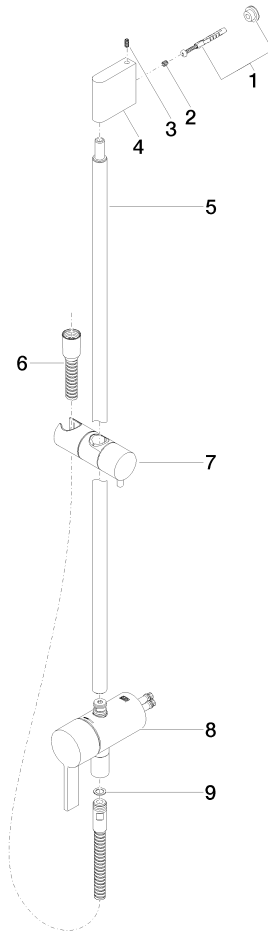

Concealed single-lever mixer with integrated shower connection with shower set - Brushed Dark Platinum

IMO

ST 050 206 0979

- metal shower hose 1750mm with integrated anti-twist protection
 - slide bar
 - Pipe diameter 18 mm
 - Hand shower: Three or five settings: COMPACT RAIN, COMPACT SOFT FLOW, COMPACT AQUAPRESSURE FLOW, max. flow rate 15 l/min (at 3 bar)
 - spray head Ø 100mm
- Intrinsic protection against back flow.**

IMO

ST 050 206 0979

Concealed single-lever mixer with integrated shower connection with shower set - Brushed Dark Platinum

IMO

ST 050 206 0979

- metal shower hose 1750mm with integrated anti-twist protection
- slide bar
- Pipe diameter 18 mm

Concealed single-lever mixer with integrated shower connection with shower set - Brushed Dark Platinum

IMO

Certificates

Belgaqua_21-025- WRAS_2011027. LGA_29928.
27_1.

ST 050 206 0979

Spare parts list

No.	Item Number	Name	Quantity used	Delivery time
1	05 17 20 726 02 90	fixing set	1	2
2	09 31 11 049 90	pin	2	2
3	04 31 11 113 00 90	pin	2	2
4	08 17 97 054-99	holder	1	30
5	90 28 22 782 00-99	pipe	1	30
6	28 322 970-99	Metal shower hose 1/2" x 3/8" x 1750 mm - Brushed Dark Platinum	1	2
7	12 580 970-99	Slide unit - Brushed Dark Platinum	1	30
8	90 19 97 002 00-99	connection	1	30
9	90 14 20 026 00 90	seal	1	2

Concealed single-lever mixer with integrated shower connection with shower set - Brushed Dark Platinum

IMO

ST 050 206 0979

- Three or five settings: COMPACT RAIN, COMPACT SOFT FLOW, COMPACT AQUAPRESSURE FLOW, max. flow rate 15 l/min (at 3 bar)
- with anti-scale system
- spray head Ø 100mm
- 1/2" connection
- WRAS 1704043
- Function from: 7 l/min