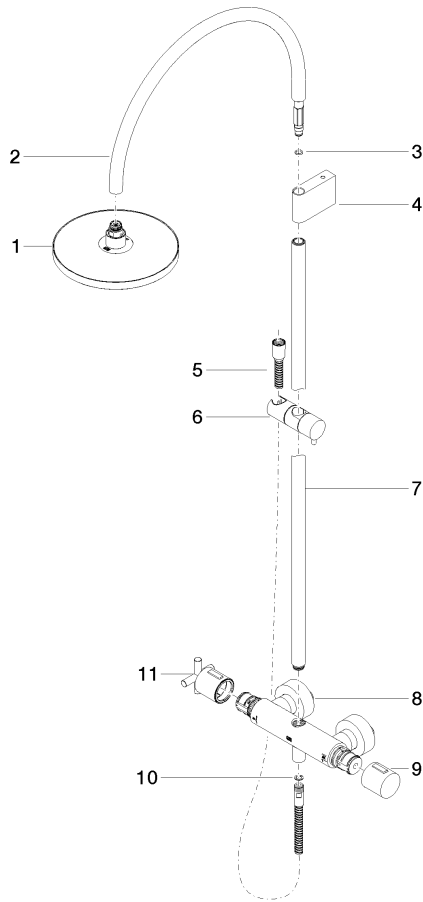

Flow rate chart

Certificates

DVGW_DW-
6517DN0129.

LGA_29981.

ST 050 302 4892

Parts for other finishes can be found here: [Chrome](#)

- shower with fixed riser projection 452mm
- Rain shower: PURE RAIN, max. flow rate 7 l/min (at 3 bar)
- Function from: 6 l/min
- rain shower Ø 220 mm
- rain shower with anti-scale system
- rotary diverter with volume control and shut-off function
- slide-on rosettes Ø 70 mm
- height of fittings up to rain shower (bottom edge) 964mm
- height of fittings up to top edge of elbow 1267mm
- gauge 150 mm - 13 mm
- metal shower hose 1750mm with integrated anti-twist protection
- 1/2" connection
- slide bar
- Pipe diameter 23.5 mm
- This product can help a building meet the requirements of Green Building Rating Systems, e.g. LEED®, BREEAM®, DGNB

TARA Shower pipe with shower thermostat 220 mm - Dark Chrome

TARA

ST 050 302 4892

ST 050 302 4892

Required miscellaneous

Hand shower - Dark Chrome

28 016 979-19

Required miscellaneous

**Hand shower FlowReduce - Dark
Chrome**

28 016 979-19
0010

TARA Shower pipe with shower thermostat 220 mm - Dark Chrome

TARA

ST 050 302 4892

ST 050 302 4892

Flow rate chart

Certificates

Belgaqua_22_283_2 WRAS_2204013. LGA_38737.
7_8.

ST 050 302 4892

Parts for other finishes can be found here: [Chrome](#)

Spare parts list

No.	Item Number	Name	Quantity used	Delivery time
1	90 12 05 092 20-19	shower	1	20
2	04 28 22 346 00-19	pipe	1	20
3	09 14 10 008 90	seal	1	2
4	90 17 11 150 00-19	holder	1	20
5	28 322 970-19	Metal shower hose 1/2" x 3/8" x 1750 mm - Dark Chrome	1	20
6	12 570 970-19	Slide unit - Dark Chrome	1	20
7	90 28 22 349 00-19	pipe	1	20
8	04 17 01 250 00-19	connection	1	20
9	90 17 33 015 00-19	handle	1	20
10	90 14 20 026 00 90	seal	1	2
11	90 17 33 021 00-19	handle	1	20