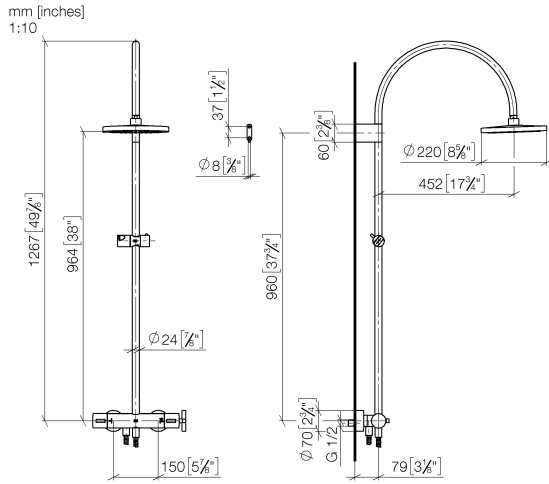

Flow rate chart

Certificates

DVGW_DW-
6517DN0129.

LGA_29981.

ST 050 302 4892

Parts for other finishes can be found here: [Chrome](#)

- shower with fixed riser projection 452mm
- Rain shower: PURE RAIN, max. flow rate 7 l/min (at 3 bar)
- Function from: 6 l/min
- rain shower Ø 220 mm
- rain shower with anti-scale system
- rotary diverter with volume control and shut-off function
- slide-on rosettes Ø 70 mm
- height of fittings up to rain shower (bottom edge) 964mm
- height of fittings up to top edge of elbow 1267mm
- gauge 150 mm - 13 mm
- metal shower hose 1750mm with integrated anti-twist protection
- 1/2" connection
- slide bar
- Pipe diameter 23.5 mm
- This product can help a building meet the requirements of Green Building Rating Systems, e.g. LEED®, BREEAM®, DGNB

TARA Shower pipe with shower thermostat 220 mm - Dark Chrome

TARA

ST 050 302 4892

ST 050 302 4892

Required miscellaneous

Hand shower - Dark Chrome

28 016 979-19

Required miscellaneous

**Hand shower FlowReduce - Dark
Chrome**

28 016 979-19
0010

TARA Shower pipe with shower thermostat 220 mm - Dark Chrome

TARA

ST 050 302 4892

ST 050 302 4892

Flow rate chart

Certificates

Belgaqua_22_283_2 WRAS_2204013. LGA_38737.
7_8.

ST 050 302 4892

Parts for other finishes can be found here: [Chrome](#)

Spare parts list

No.	Item Number	Name	Quantity used	Delivery time
1	90 12 05 092 20-19	shower	1	20
2	04 28 22 346 00-19	pipe	1	20
3	09 14 10 008 90	seal	1	2
4	90 17 11 150 00-19	holder	1	20
5	28 322 970-19	Metal shower hose 1/2" x 3/8" x 1750 mm - Dark Chrome	1	20
6	12 570 970-19	Slide unit - Dark Chrome	1	20
7	90 28 22 349 00-19	pipe	1	20
8	04 17 01 250 00-19	connection	1	20
9	90 17 33 015 00-19	handle	1	20
10	90 14 20 026 00 90	seal	1	2
11	90 17 33 021 00-19	handle	1	20