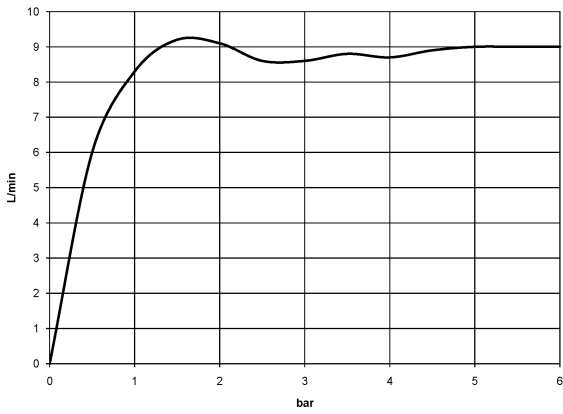

**Hand shower FlowReduce - Dark
Chrome**

28 016 979-19
0010

TARA Shower pipe with shower thermostat 220 mm - Dark Chrome

TARA

ST 050 302 4892

ST 050 302 4892

Flow rate chart

Certificates