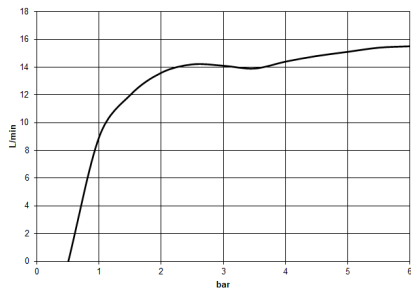

TARA Shower pipe with shower thermostat 220 mm - Dark Chrome

TARA

ST 050 302 4892

TARA Shower pipe with shower thermostat 220 mm - Dark Chrome

TARA

ST 050 302 4892

ST 050 302 4892

mm [inches]

Flow rate chart

Certificates

DVGW_DW-
6517DN0129.

LGA_29981.

ST 050 302 4892

Parts for other finishes can be found here: [Chrome](#)

- shower with fixed riser projection 452mm
- Rain shower: PURE RAIN, max. flow rate 7 l/min (at 3 bar)
- Function from: 6 l/min
- rain shower Ø 220 mm
- rain shower with anti-scale system
- rotary diverter with volume control and shut-off function
- slide-on rosettes Ø 70 mm
- height of fittings up to rain shower (bottom edge) 964mm
- height of fittings up to top edge of elbow 1267mm
- gauge 150 mm - 13 mm
- metal shower hose 1750mm with integrated anti-twist protection
- 1/2" connection
- slide bar
- Pipe diameter 23.5 mm
- This product can help a building meet the requirements of Green Building Rating Systems, e.g. LEED®, BREEAM®, DGNB