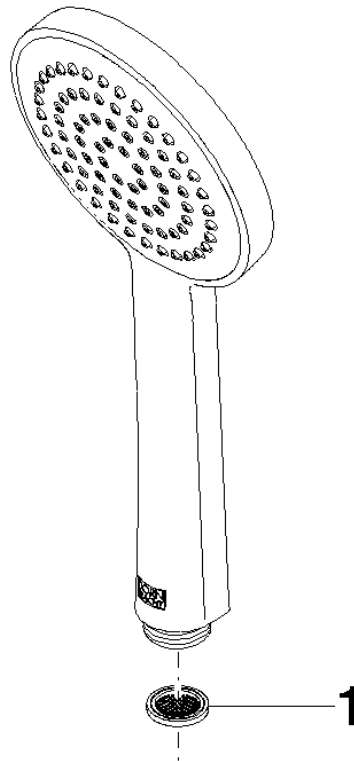

ST 050 302 4892

- shower with fixed riser projection 452mm
- Rain shower: PURE RAIN, max. flow rate 7 l/min (at 3 bar)
- Function from: 6 l/min
- rain shower Ø 220 mm
- rain shower with anti-scale system
- Hand shower: COMPACT RAIN, max. flow rate 15 l/min (at 3 bar)
- rotary diverter with volume control and shut-off function
- slide-on rosettes Ø 70 mm
- height of fittings up to rain shower (bottom edge) 964mm
- height of fittings up to top edge of elbow 1267mm
- gauge 150 mm - 13 mm
- metal shower hose 1750mm with integrated anti-twist protection
- 1/2" connection
- slide bar
- Pipe diameter 23.5 mm

TARA Shower pipe with shower thermostat 220 mm - Dark Chrome

TARA

ST 050 302 4892

TARA Shower pipe with shower thermostat 220 mm - Dark Chrome

TARA

ST 050 302 4892

ST 050 302 4892

mm [inches]

Flow rate chart

Certificates

DVGW_DW-
6517DN0129.

LGA_29981.

ST 050 302 4892

Parts for other finishes can be found here: [Chrome](#)

- shower with fixed riser projection 452mm
- Rain shower: PURE RAIN, max. flow rate 7 l/min (at 3 bar)
- Function from: 6 l/min
- rain shower Ø 220 mm
- rain shower with anti-scale system
- rotary diverter with volume control and shut-off function
- slide-on rosettes Ø 70 mm
- height of fittings up to rain shower (bottom edge) 964mm
- height of fittings up to top edge of elbow 1267mm
- gauge 150 mm - 13 mm
- metal shower hose 1750mm with integrated anti-twist protection
- 1/2" connection
- slide bar
- Pipe diameter 23.5 mm
- This product can help a building meet the requirements of Green Building Rating Systems, e.g. LEED®, BREEAM®, DGNB