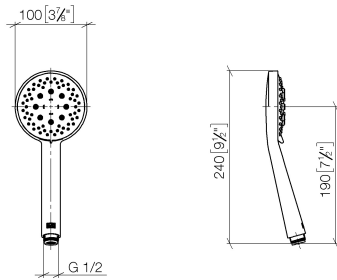

ST 050 303 4892

- shower with fixed riser projection 420mm
- Rain shower: PURE RAIN, max. flow rate 7 l/min (at 3 bar)
- rain shower Ø 220 mm
- rain shower with anti-scale system
- Hand shower: COMPACT RAIN, max. flow rate 15 l/min (at 3 bar)
- spray head Ø 100mm
- rotary diverter for fixed-riser shower/hand shower
- height of fittings up to rain shower (bottom edge) 1007mm
- height of fittings up to top edge of elbow 1167mm
- rosette for shower holder Ø 55mm
- rosette for wall mounting Ø 57mm
- rosette for shower mixer Ø 65mm
- gauge 150 mm - 13 mm
- 1500 mm metal shower hose
- 1/2" connection
- Pipe diameter 20 mm

Individual components of this set

You need the following components for this set

1x 28 018 979-27

TARA Showerpipe 220 mm - Brushed Light Gold

TARA

ST 050 303 4892

ST 050 303 4892

- Three or five settings: COMPACT RAIN, COMPACT SOFT FLOW, COMPACT AQUAPRESSURE FLOW, max. flow rate 15 l/min (at 3 bar)
- with anti-scale system
- spray head Ø 100mm
- 1/2" connection
- WRAS
- Function from: 7 l/min

TARA Showerpipe 220 mm - Brushed Light Gold

TARA

ST 050 303 4892

TARA Showerpipe 220 mm - Brushed Light Gold

TARA

ST 050 303 4892

ST 050 303 4892

mm [inches]

Flow rate chart

Certificates

LGA_29984.

WRAS_2210003.

ST 050 303 4892

Parts for other
finishes can be found
here: [Chrome](#)

Spare parts list

No.	Item Number	Name	Quantity used	Delivery time
1	09 23 01 039 90	sieve	1	2