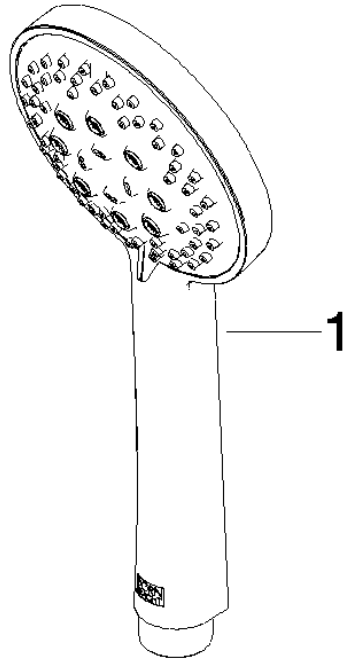

ST 050 303 4892

- shower with fixed riser projection 420mm
- Rain shower: PURE RAIN, max. flow rate 7 l/min (at 3 bar)
- rain shower Ø 220 mm
- rain shower with anti-scale system
- Hand shower: COMPACT RAIN, max. flow rate 15 l/min (at 3 bar)
- spray head Ø 100mm
- rotary diverter for fixed-riser shower/hand shower
- height of fittings up to rain shower (bottom edge) 1007mm
- height of fittings up to top edge of elbow 1167mm
- rosette for shower holder Ø 55mm
- rosette for wall mounting Ø 57mm
- rosette for shower mixer Ø 65mm
- gauge 150 mm - 13 mm
- 1500 mm metal shower hose
- 1/2" connection
- Pipe diameter 20 mm

Individual components of this set

You need the following components for this set

1x 28 018 979-27

TARA Showerpipe 220 mm - Brushed Light Gold

TARA

ST 050 303 4892

ST 050 303 4892

- Three or five settings: COMPACT RAIN, COMPACT SOFT FLOW, COMPACT AQUAPRESSURE FLOW, max. flow rate 15 l/min (at 3 bar)
- with anti-scale system
- spray head Ø 100mm
- 1/2" connection
- WRAS
- Function from: 7 l/min

TARA Showerpipe 220 mm - Brushed Light Gold

TARA

ST 050 303 4892

TARA Showerpipe 220 mm - Brushed Light Gold

TARA

ST 050 303 4892

ST 050 303 4892

mm [inches]

Flow rate chart

Certificates

LGA_29984.

WRAS_2210003.

ST 050 303 4892

Parts for other
finishes can be found
here: [Chrome](#)

Spare parts list

No.	Item Number	Name	Quantity used	Delivery time
1	09 23 01 039 90	sieve	1	2