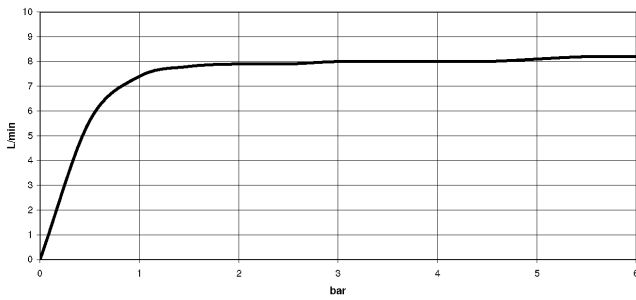

Flow rate chart

Certificates

Belgaqua_21-023- WRAS_2204012. LGA_38735.
27_8.