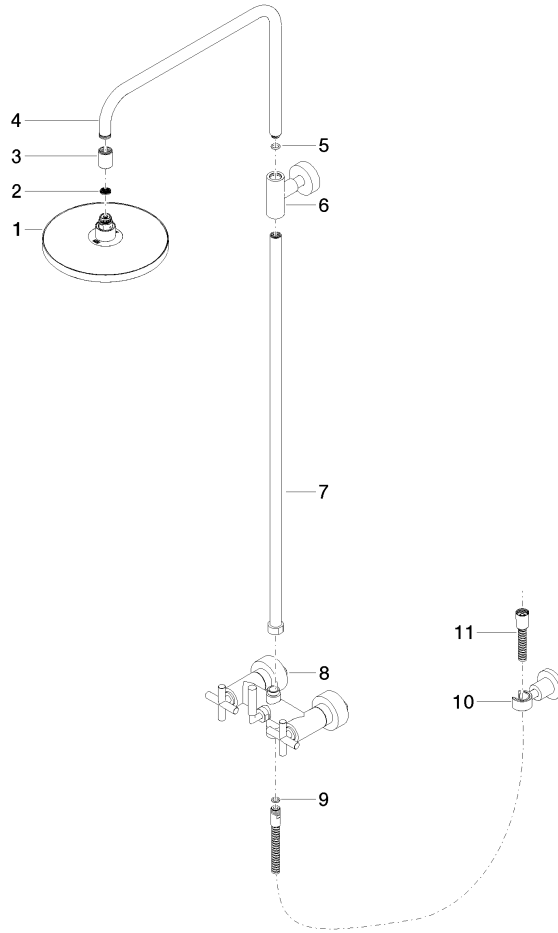

ST 050 303 4892

- shower with fixed riser projection 420mm
- Rain shower: PURE RAIN, max. flow rate 7 l/min (at 3 bar)
- rain shower Ø 220 mm
- rain shower with anti-scale system
- Hand shower: COMPACT RAIN, max. flow rate 15 l/min (at 3 bar)
- spray head Ø 100mm
- rotary diverter for fixed-riser shower/hand shower
- height of fittings up to rain shower (bottom edge) 1007mm
- height of fittings up to top edge of elbow 1167mm
- rosette for shower holder Ø 55mm
- rosette for wall mounting Ø 57mm
- rosette for shower mixer Ø 65mm
- gauge 150 mm - 13 mm
- 1500 mm metal shower hose
- 1/2" connection
- Pipe diameter 20 mm

- shower with fixed riser projection 420mm
- overhead shower: rain flow
- rain shower Ø 220 mm
- rain shower with anti-scale system
- max. rainshower flow 7 l/min
- rotary diverter for fixed-riser shower/hand shower
- height of fittings up to rain shower (bottom edge) 1007mm
- height of fittings up to top edge of elbow 1167mm
- rosette for shower holder Ø 55mm
- rosette for wall mounting Ø 57mm
- rosette for shower mixer Ø 65mm
- gauge 150 mm - 13 mm
- 1500 mm metal shower hose
- 1/2" connection
- Pipe diameter 20 mm
- quick clearing
- This product can help a building meet the requirements of Green Building Rating Systems, e.g. LEED®, BREEAM®, DGNB

Flow rate chart

Certificates

Belgaqua_21-023- WRAS_2204012. LGA_38735.
27_8.

ST 050 303 4892

Parts for other finishes can be found here: [Chrome](#)

Spare parts list

No.	Item Number	Name	Quantity used	Delivery time
1	90 12 05 092 20-33	shower	1	30
2	09 23 01 039 90	sieve	1	2
3	09 24 03 177 20-33	adaptor	1	30
4	04 28 22 101 20-33	spout	1	30
5	90 14 10 011 00 90	seal	1	2
6	90 17 11 037 00-33	holder	1	-
Spare part can no longer be ordered, please order the replacement item				
7	90 28 22 096 00-33	pipe	1	30
8	04 17 10 020 01-33	fitting	1	30
9	90 14 20 026 00 90	seal	1	2
10	28 050 892-33	TARA Wall bracket - Matte Black	1	10
11	28 304 970-33	Metal shower hose 1/2" x 3/8" x 1500 mm - Matte Black	1	30