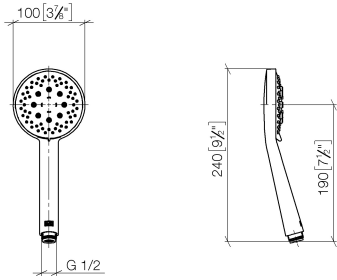

ST 050 303 4892

- shower with fixed riser projection 420mm
- Rain shower: PURE RAIN, max. flow rate 7 l/min (at 3 bar)
- rain shower Ø 220 mm
- rain shower with anti-scale system
- Hand shower: COMPACT RAIN, max. flow rate 15 l/min (at 3 bar)
- spray head Ø 100mm
- rotary diverter for fixed-riser shower/hand shower
- height of fittings up to rain shower (bottom edge) 1007mm
- height of fittings up to top edge of elbow 1167mm
- rosette for shower holder Ø 55mm
- rosette for wall mounting Ø 57mm
- rosette for shower mixer Ø 65mm
- gauge 150 mm - 13 mm
- 1500 mm metal shower hose
- 1/2" connection
- Pipe diameter 20 mm

## TARA Showerpipe 220 mm - Brushed Bronze

---

TARA

ST 050 303 4892

ST 050 303 4892

- Three or five settings: COMPACT RAIN, COMPACT SOFT FLOW, COMPACT AQUAPRESSURE FLOW, max. flow rate 15 l/min (at 3 bar)
- with anti-scale system
- spray head Ø 100mm
- 1/2" connection
- WRAS 1704043
- Function from: 7 l/min

## TARA Showerpipe 220 mm - Brushed Bronze

---

TARA

ST 050 303 4892

## TARA Showerpipe 220 mm - Brushed Bronze

---

TARA

ST 050 303 4892

ST 050 303 4892

mm [inches]

Flow rate chart

Certificates