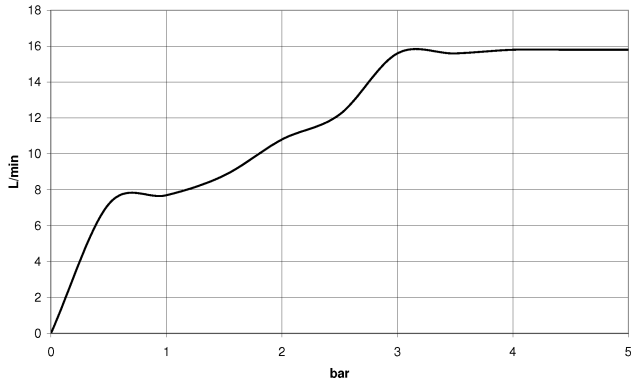

## TARA Showerpipe 220 mm - Brushed Bronze

---

TARA

ST 050 303 4892

ST 050 303 4892

mm [inches]

Flow rate chart

Certificates