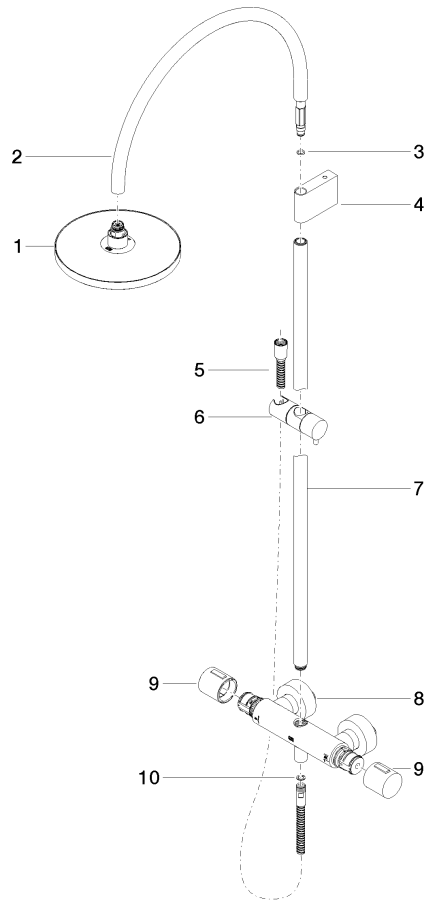

- shower with fixed riser projection 452mm
- overhead shower: rain flow
- rain shower Ø 220 mm
- rain shower with anti-scale system
- max. rainshower flow 7 l/min
- rotary diverter with volume control and shut-off function
- slide-on rosettes Ø 70 mm
- height of fittings up to rain shower (bottom edge) 963mm
- height of fittings up to top edge of elbow 1267mm
- gauge 150 mm - 13 mm
- metal shower hose 1750mm with integrated anti-twist protection
- 1/2" connection
- slide bar
- Pipe diameter 23.5 mm
- quick clearing
- This product can help a building meet the requirements of Green Building Rating Systems, e.g. LEED®, BREEAM®, DGNB
- WRAS 2204013

Required miscellaneous

	Hand shower - Chrome	28 018 979-00
---	-----------------------------	---------------

TARA Showerpipe with shower thermostat 220 mm - Chrome

TARA

ST 050 304 8892

ST 050 304 8892

mm [inches]
M 1:10

Flow rate chart

Certificates

Belgaqua_21-032- WRAS_2204013. LGA_38737.
27_5.

ST 050 304 8892

Spare parts list

No.	Item Number	Name	Quantity used	Delivery time
1	90 12 05 092 20-00	shower	1	10
2	04 28 22 346 00-00	pipe	1	10
3	09 14 10 008 90	seal	1	2
4	90 17 11 150 00-00	holder	1	10
5	28 322 970-00	Metal shower hose 1/2" x 3/8" x 1750 mm - Chrome	1	2
6	12 570 970-00	Slide unit - Chrome	1	10
7	90 28 22 349 00-00	pipe	1	10
8	04 17 01 250 00-00	connection	1	10
9	90 17 33 015 00-00	handle	2	10
10	90 14 20 026 00 90	seal	1	2