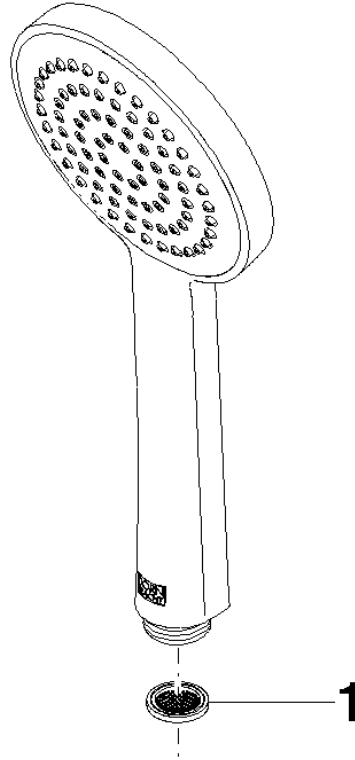

Individual components of this set

You need the following components for this set

TARA Showerpipe with shower thermostat 220 mm - Chrome

TARA

ST 050 304 8892

ST 050 304 8892

- COMPACT RAIN, max. flow rate 15 l/min (at 3 bar)
- with anti-scale system
- spray head Ø 100mm
- 1/2" connection
- WRAS 2009011

TARA Showerpipe with shower thermostat 220 mm - Chrome

TARA

ST 050 304 8892

TARA Showerpipe with shower thermostat 220 mm - Chrome

TARA

ST 050 304 8892

ST 050 304 8892

mm [inches]

Flow rate chart

Certificates

DVGW_DW-6517DN0129. WRAS_2009011. LGA_29981.

Spare parts list

No.	Item Number	Name	Quantity used	Delivery time
1	09 23 01 039 90	sieve	1	2

ST 050 304 8892

Fits: TARA, VAIA, META

- shower with fixed riser projection 452mm
- overhead shower: rain flow
- rain shower Ø 220 mm
- rain shower with anti-scale system
- max. rainshower flow 7 l/min
- rotary diverter with volume control and shut-off function
- slide-on rosettes Ø 70 mm
- height of fittings up to rain shower (bottom edge) 963mm
- height of fittings up to top edge of elbow 1267mm
- gauge 150 mm - 13 mm
- metal shower hose 1750mm with integrated anti-twist protection
- 1/2" connection
- slide bar
- Pipe diameter 23.5 mm
- quick clearing
- This product can help a building meet the requirements of Green Building Rating Systems, e.g. LEED®, BREEAM®, DGNB
- WRAS 2204013