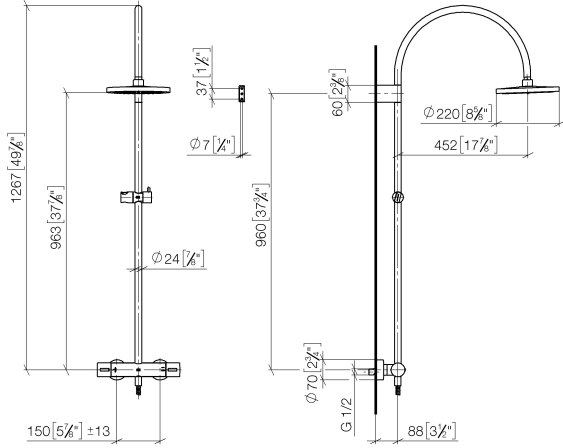

- shower with fixed riser projection 452mm
- overhead shower: rain flow
- rain shower Ø 220 mm
- rain shower with anti-scale system
- max. rainshower flow 7 l/min
- rotary diverter with volume control and shut-off function
- slide-on rosettes Ø 70 mm
- height of fittings up to rain shower (bottom edge) 963mm
- height of fittings up to top edge of elbow 1267mm
- gauge 150 mm - 13 mm
- metal shower hose 1750mm with integrated anti-twist protection
- 1/2" connection
- slide bar
- Pipe diameter 23.5 mm
- quick clearing
- This product can help a building meet the requirements of Green Building Rating Systems, e.g. LEED®, BREEAM®, DGNB
- WRAS 2204013

Required miscellaneous

	Hand shower - Chrome	28 018 979-00
---	-----------------------------	---------------

TARA Showerpipe with shower thermostat 220 mm - Chrome

TARA

ST 050 304 8892

ST 050 304 8892

mm [inches]
M 1:10

Flow rate chart

Certificates

Belgaqua_21-032- WRAS_2204013. LGA_38737.
27_5.

ST 050 304 8892

Spare parts list

No.	Item Number	Name	Quantity used	Delivery time
1	90 12 05 092 20-00	shower	1	10
2	04 28 22 346 00-00	pipe	1	10
3	09 14 10 008 90	seal	1	2
4	90 17 11 150 00-00	holder	1	10
5	28 322 970-00	Metal shower hose 1/2" x 3/8" x 1750 mm - Chrome	1	2
6	12 570 970-00	Slide unit - Chrome	1	10
7	90 28 22 349 00-00	pipe	1	10
8	04 17 01 250 00-00	connection	1	10
9	90 17 33 015 00-00	handle	2	10
10	90 14 20 026 00 90	seal	1	2