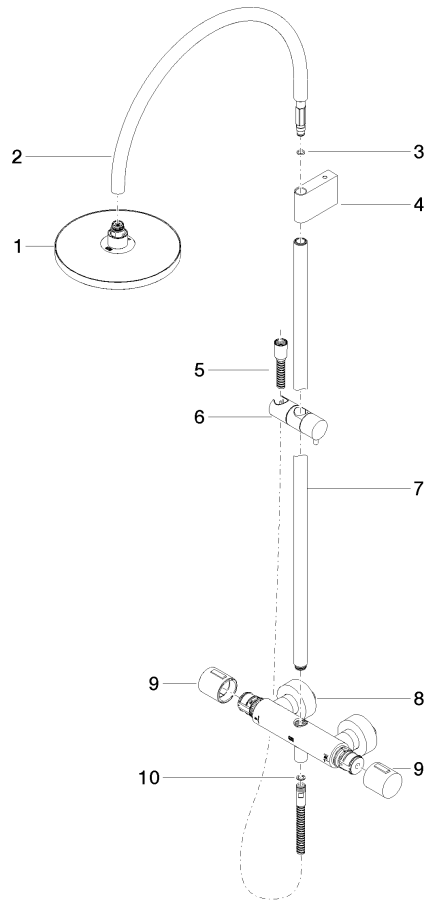

TARA Showerpipe with shower thermostat 220 mm - Brushed Durabronze (23kt Gold)

TARA

ST 050 304 8892

Fits: TARA, VAIA, META

- shower with fixed riser projection 452mm
- overhead shower: rain flow
- rain shower Ø 220 mm
- rain shower with anti-scale system
- max. rainshower flow 7 l/min
- rotary diverter with volume control and shut-off function
- slide-on rosettes Ø 70 mm
- height of fittings up to rain shower (bottom edge) 963mm
- height of fittings up to top edge of elbow 1267mm
- gauge 150 mm - 13 mm
- metal shower hose 1750mm with integrated anti-twist protection
- 1/2" connection
- slide bar
- Pipe diameter 23.5 mm
- quick clearing
- This product can help a building meet the requirements of Green Building Rating Systems, e.g. LEED®, BREEAM®, DGNB

Required miscellaneous

Hand shower FlowReduce - Brushed Durabronze (23kt Gold) 28 018 979-28 0010

ST 050 304 8802
mm [inches]
M 1:10

Flow rate chart

Certificates

Belgaqua_21-032- WRAS_2204013. LGA_38737.
27_5.

ST 050 304 8892
Parts for other
finishes can be found
here: Chrome

Spare parts list

No.	Item Number	Name	Quantity used	Delivery time
1	90 12 05 092 20-28	shower	1	20
2	04 28 22 346 00-28	pipe	1	20
3	09 14 10 008 90	seal	1	2
4	90 17 11 150 00-28	holder	1	20
5	28 322 970-28	Metal shower hose 1/2" x 3/8" x 1750 mm - Brushed Durabronz (23kt Gold)	1	20
6	12 570 970-28	Slide unit - Brushed Durabronz (23kt Gold)	1	20
7	90 28 22 349 00-28	pipe	1	20
8	04 17 01 250 00-28	connection	1	20
9	90 17 33 015 00-28	handle	1	20
10	90 14 20 026 00 90	seal	1	2