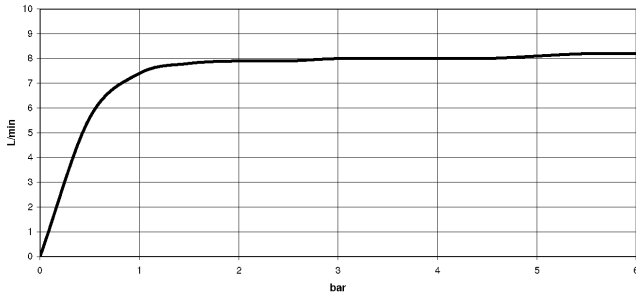

Required miscellaneous

Hand shower FlowReduce - Brushed Durabronze (23kt Gold) 28 018 979-28 0010

ST 050 304 8802
mm [inches]
M 1:10

Flow rate chart

Certificates

Belgaqua_21-032- WRAS_2204013. LGA_38737.
27_5.