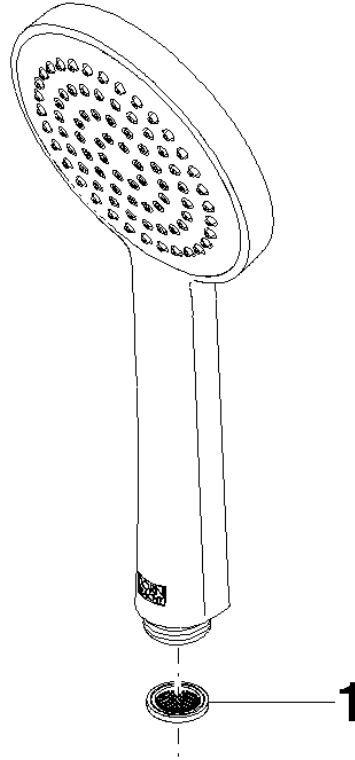

TARA Showerpipe with shower thermostat 220 mm - Brushed Durabronz (23kt Gold)

TARA

ST 050 304 8892

- shower with fixed riser projection 452mm
- Rain shower: PURE RAIN, max. flow rate 7 l/min (at 3 bar)
- rain shower Ø 220 mm
- rain shower with anti-scale system
- Hand shower: COMPACT RAIN, max. flow rate 15 l/min (at 3 bar)
- spray head Ø 100mm
- rotary diverter with volume control and shut-off function
- slide-on rosettes Ø 70 mm
- height of fittings up to rain shower (bottom edge) 963mm
- height of fittings up to top edge of elbow 1267mm
- gauge 150 mm - 13 mm
- metal shower hose 1750mm with integrated anti-twist protection
- 1/2" connection
- slide bar
- Pipe diameter 23.5 mm

TARA Showerpipe with shower thermostat 220 mm - Brushed Durabronze (23kt Gold)

TARA

ST 050 304 8892

Fits: TARA, VAIA, META

- shower with fixed riser projection 452mm
- overhead shower: rain flow
- rain shower Ø 220 mm
- rain shower with anti-scale system
- max. rainshower flow 7 l/min
- rotary diverter with volume control and shut-off function
- slide-on rosettes Ø 70 mm
- height of fittings up to rain shower (bottom edge) 963mm
- height of fittings up to top edge of elbow 1267mm
- gauge 150 mm - 13 mm
- metal shower hose 1750mm with integrated anti-twist protection
- 1/2" connection
- slide bar
- Pipe diameter 23.5 mm
- quick clearing
- This product can help a building meet the requirements of Green Building Rating Systems, e.g. LEED®, BREEAM®, DGNB

TARA Showerpipe with shower thermostat 220 mm - Brushed Durabron (23kt Gold)

TARA

ST 050 304 8892

TARA Showerpipe with shower thermostat 220 mm - Brushed Durabron (23kt Gold)

TARA

ST 050 304 8892

TARA Showerpipe with shower thermostat 220 mm - Brushed Durabronz (23kt Gold)

TARA

ST 050 304 8892

ST 050 304 8892
mm [inches]

Flow rate chart

Certificates

DVGW_DW-6517DN0129. WRAS_2009011. LGA_29981.

ST 050 304 8892
Parts for other
finishes can be found
here: Chrome

Spare parts list