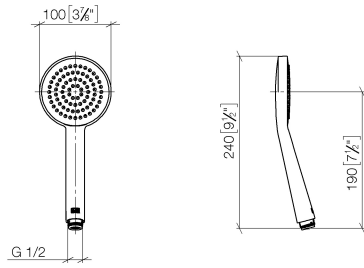

TARA Showerpipe with shower thermostat 220 mm - Brushed Durabronz (23kt Gold)

TARA

ST 050 304 8892

- shower with fixed riser projection 452mm
- Rain shower: PURE RAIN, max. flow rate 7 l/min (at 3 bar)
- rain shower Ø 220 mm
- rain shower with anti-scale system
- Hand shower: COMPACT RAIN, max. flow rate 15 l/min (at 3 bar)
- spray head Ø 100mm
- rotary diverter with volume control and shut-off function
- slide-on rosettes Ø 70 mm
- height of fittings up to rain shower (bottom edge) 963mm
- height of fittings up to top edge of elbow 1267mm
- gauge 150 mm - 13 mm
- metal shower hose 1750mm with integrated anti-twist protection
- 1/2" connection
- slide bar
- Pipe diameter 23.5 mm

TARA Showerpipe with shower thermostat 220 mm - Brushed Durabronze (23kt Gold)

TARA

ST 050 304 8892

Fits: TARA, VAIA, META

- shower with fixed riser projection 452mm
- overhead shower: rain flow
- rain shower Ø 220 mm
- rain shower with anti-scale system
- max. rainshower flow 7 l/min
- rotary diverter with volume control and shut-off function
- slide-on rosettes Ø 70 mm
- height of fittings up to rain shower (bottom edge) 963mm
- height of fittings up to top edge of elbow 1267mm
- gauge 150 mm - 13 mm
- metal shower hose 1750mm with integrated anti-twist protection
- 1/2" connection
- slide bar
- Pipe diameter 23.5 mm
- quick clearing
- This product can help a building meet the requirements of Green Building Rating Systems, e.g. LEED®, BREEAM®, DGNB

TARA Showerpipe with shower thermostat 220 mm - Brushed Durabron (23kt Gold)

TARA

ST 050 304 8892

TARA Showerpipe with shower thermostat 220 mm - Brushed Durabron (23kt Gold)

TARA

ST 050 304 8892

TARA Showerpipe with shower thermostat 220 mm - Brushed Durabronz (23kt Gold)

TARA

ST 050 304 8892

ST 050 304 8892
mm [inches]

Flow rate chart

Certificates

DVGW_DW-6517DN0129. WRAS_2009011. LGA_29981.

ST 050 304 8892
Parts for other
finishes can be found
here: Chrome

Spare parts list