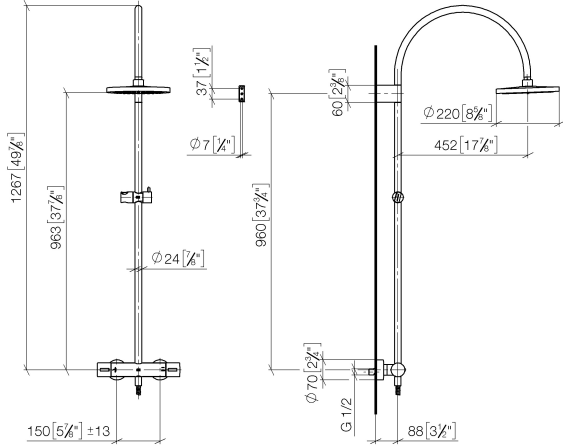

ST 050 304 8802
mm [inches]
M 1:10