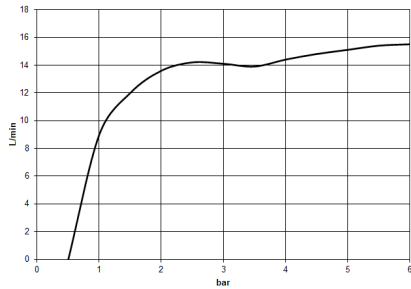

TARA Showerpipe with shower thermostat 220 mm - Brushed Durabron (23kt Gold)

TARA

ST 050 304 8892

TARA Showerpipe with shower thermostat 220 mm - Brushed Durabron (23kt Gold)

TARA

ST 050 304 8892

TARA Showerpipe with shower thermostat 220 mm - Brushed Durabronz (23kt Gold)

TARA

ST 050 304 8892

ST 050 304 8892
mm [inches]

Flow rate chart

Certificates

DVGW_DW-6517DN0129. WRAS_2009011. LGA_29981.

ST 050 304 8892
Parts for other
finishes can be found
here: Chrome

Spare parts list