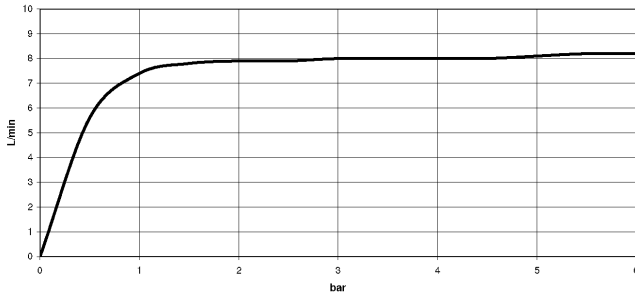

## Showerpipe with shower thermostat - Chrome

---

IMO

ST 050 305 1979

ST 050 305 1979

mm [inches]  
1:10

**Flow rate chart**

**Certificates**