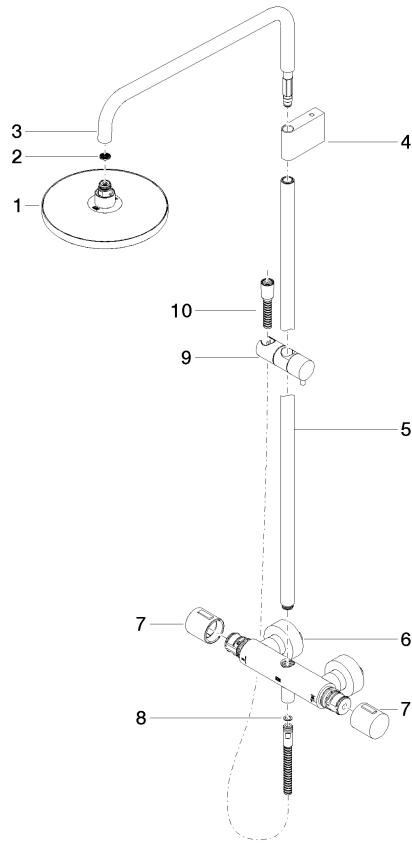

ST 050 305 1979

Fits: IMO, LULU, TARA, LISSÉ, VAIA, META, CYO

- shower with fixed riser projection 453mm
- Rain shower: PURE RAIN, max. flow rate 7 l/min (at 3 bar)
- rain shower Ø 220 mm
- rain shower with anti-scale system
- Hand shower: COMPACT RAIN, max. flow rate 15 l/min (at 3 bar)
- spray head Ø 100mm
- rotary diverter with volume control and shut-off function
- slide-on rosettes Ø 70 mm
- height of fittings up to rain shower (bottom edge) 1009mm
- height of fittings up to top edge of elbow 1150mm
- gauge 150 mm - 13 mm
- metal shower hose 1750mm with integrated anti-twist protection
- 1/2" connection
- slide bar
- Pipe diameter 23.5 mm

- shower with fixed riser projection 453mm
- overhead shower: rain flow
- rain shower Ø 220 mm
- rain shower with anti-scale system
- max. rainshower flow 7 l/min
- rotary diverter with volume control and shut-off function
- slide-on rosettes Ø 70 mm
- height of fittings up to rain shower (bottom edge) 1009mm
- height of fittings up to top edge of elbow 1150mm
- gauge 150 mm - 13 mm
- metal shower hose 1750mm with integrated anti-twist protection
- 1/2" connection
- slide bar
- Pipe diameter 23.5 mm
- quick clearing
- This product can help a building meet the requirements of Green Building Rating Systems, e.g. LEED®, BREEAM®, DGNB
- WRAS 2204013

## Showerpipe with shower thermostat - Chrome

---

IMO

ST 050 305 1979

ST 050 305 1979

mm [inches]  
1:10

**Flow rate chart**

**Certificates**

DVGW\_DW-6509DN0123.      Belgaqua\_21-032-27\_5.      WRAS\_2204013.      LGA\_38737.

ST 050 305 1979

Spare parts list

No.	Item Number	Name	Quantity used	Delivery time
1	90 12 05 092 20-00	shower	1	10
2	09 23 01 039 90	sieve	1	2
3	90 28 22 348 00-00	pipe	1	10
4	90 17 11 150 00-00	holder	1	10
5	90 28 22 349 00-00	pipe	1	10
6	04 17 01 250 00-00	connection	1	10
7	90 17 33 015 00-00	handle	2	10
8	90 14 20 026 00 90	seal	1	2
9	12 570 970-00	Slide unit - Chrome	1	10
10	28 322 970-00	Metal shower hose 1/2" x 3/8" x 1750 mm - Chrome	1	2