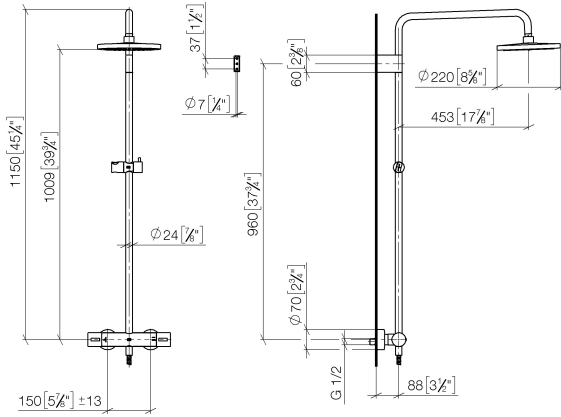

- shower with fixed riser projection 453mm
- overhead shower: rain flow
- rain shower Ø 220 mm
- rain shower with anti-scale system
- max. rainshower flow 7 l/min
- rotary diverter with volume control and shut-off function
- slide-on rosettes Ø 70 mm
- height of fittings up to rain shower (bottom edge) 1009mm
- height of fittings up to top edge of elbow 1150mm
- gauge 150 mm - 13 mm
- metal shower hose 1750mm with integrated anti-twist protection
- 1/2" connection
- slide bar
- Pipe diameter 23.5 mm
- quick clearing
- This product can help a building meet the requirements of Green Building Rating Systems, e.g. LEED®, BREEAM®, DGNB
- WRAS 2204013

## Showerpipe with shower thermostat - Chrome

---

IMO

ST 050 305 1979

ST 050 305 1979

mm [inches]  
1:10

**Flow rate chart**

**Certificates**

DVGW\_DW-6509DN0123.      Belgaqua\_21-032-27\_5.      WRAS\_2204013.      LGA\_38737.

ST 050 305 1979

Spare parts list

No.	Item Number	Name	Quantity used	Delivery time
1	90 12 05 092 20-00	shower	1	10
2	09 23 01 039 90	sieve	1	2
3	90 28 22 348 00-00	pipe	1	10
4	90 17 11 150 00-00	holder	1	10
5	90 28 22 349 00-00	pipe	1	10
6	04 17 01 250 00-00	connection	1	10
7	90 17 33 015 00-00	handle	2	10
8	90 14 20 026 00 90	seal	1	2
9	12 570 970-00	Slide unit - Chrome	1	10
10	28 322 970-00	Metal shower hose 1/2" x 3/8" x 1750 mm - Chrome	1	2