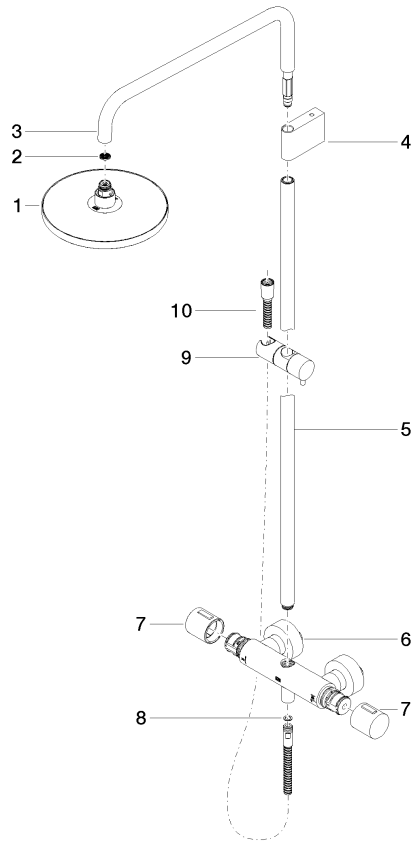

## Showerpipe with shower thermostat - Chrome

IMO

ST 050 305 2979

Fits: IMO, LULU, TARA, LISSÉ, VAIA, META, CYO

- shower with fixed riser projection 453mm
- Rain shower: PURE RAIN, max. flow rate 7 l/min (at 3 bar)
- rain shower Ø 220 mm
- rain shower with anti-scale system
- Hand shower: COMPACT RAIN, max. flow rate 15 l/min (at 3 bar)
- spray head Ø 100mm
- rotary diverter with volume control and shut-off function
- slide-on rosettes Ø 70 mm
- height of fittings up to rain shower (bottom edge) 1009mm
- height of fittings up to top edge of elbow 1150mm
- gauge 150 mm - 13 mm
- metal shower hose 1750mm with integrated anti-twist protection
- 1/2" connection
- slide bar
- Pipe diameter 23.5 mm

Required miscellaneous

	<b>SERIES-VARIOUS Hand shower - Chrome</b>	28 025 979-00 0010
---	--	-----------------------

ST 050 305 2979

mm [inches]  
1:10

**Flow rate chart**

**Certificates**

DVGW\_DW-6509DN0123.      Belgaqua\_21-032-27\_5.      WRAS\_2204013.      LGA\_38737.

ST 050 305 2979

Spare parts list

No.	Item Number	Name	Quantity used	Delivery time
1	90 12 05 092 20-00	shower	1	10
2	09 23 01 039 90	sieve	1	2
3	90 28 22 348 00-00	pipe	1	10
4	90 17 11 150 00-00	holder	1	10
5	90 28 22 349 00-00	pipe	1	10
6	04 17 01 250 00-00	connection	1	10
7	90 17 33 015 00-00	handle	2	10
8	90 14 20 026 00 90	seal	1	2
9	12 570 970-00	Slide unit - Chrome	1	10
10	28 322 970-00	Metal shower hose 1/2" x 3/8" x 1750 mm - Chrome	1	2