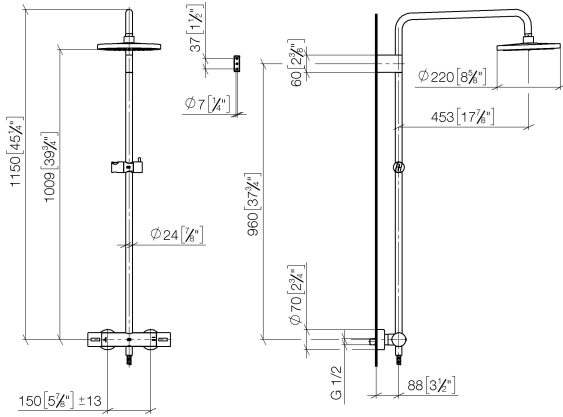

## Showerpipe with shower thermostat - Chrome

IMO

ST 050 305 2979

Fits: IMO, LULU, TARA, LISSÉ, VAIA, META, CYO

- shower with fixed riser projection 453mm
- Rain shower: PURE RAIN, max. flow rate 7 l/min (at 3 bar)
- rain shower Ø 220 mm
- rain shower with anti-scale system
- Hand shower: COMPACT RAIN, max. flow rate 15 l/min (at 3 bar)
- spray head Ø 100mm
- rotary diverter with volume control and shut-off function
- slide-on rosettes Ø 70 mm
- height of fittings up to rain shower (bottom edge) 1009mm
- height of fittings up to top edge of elbow 1150mm
- gauge 150 mm - 13 mm
- metal shower hose 1750mm with integrated anti-twist protection
- 1/2" connection
- slide bar
- Pipe diameter 23.5 mm

Required miscellaneous

	<b>SERIES-VARIOUS Hand shower - Chrome</b>	28 025 979-00 0010
---	--	-----------------------

ST 050 305 2979

mm [inches]  
1:10

**Flow rate chart**

**Certificates**

DVGW\_DW-6509DN0123.      Belgaqua\_21-032-27\_5.      WRAS\_2204013.      LGA\_38737.

ST 050 305 2979

Spare parts list

No.	Item Number	Name	Quantity used	Delivery time
1	90 12 05 092 20-00	shower	1	10
2	09 23 01 039 90	sieve	1	2
3	90 28 22 348 00-00	pipe	1	10
4	90 17 11 150 00-00	holder	1	10
5	90 28 22 349 00-00	pipe	1	10
6	04 17 01 250 00-00	connection	1	10
7	90 17 33 015 00-00	handle	2	10
8	90 14 20 026 00 90	seal	1	2
9	12 570 970-00	Slide unit - Chrome	1	10
10	28 322 970-00	Metal shower hose 1/2" x 3/8" x 1750 mm - Chrome	1	2