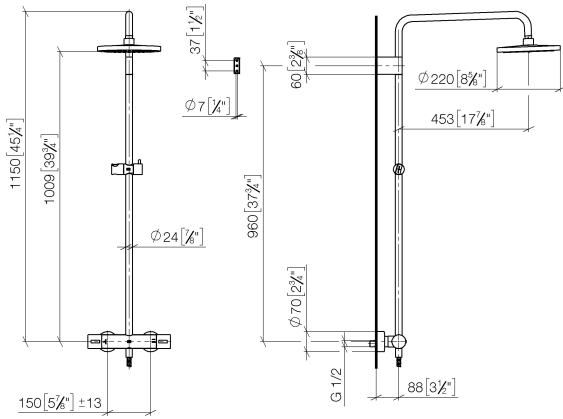

Showerpipe with shower thermostat - Brushed Platinum

IMO

ST 050 305 2979

Fits: IMO, LULU, TARA, LISSÉ, VAIA, META, CYO

- shower with fixed riser projection 453mm
- Rain shower: PURE RAIN, max. flow rate 7 l/min (at 3 bar)
- rain shower Ø 220 mm
- rain shower with anti-scale system
- Hand shower: COMPACT RAIN, max. flow rate 15 l/min (at 3 bar)
- spray head Ø 100mm
- rotary diverter with volume control and shut-off function
- slide-on rosettes Ø 70 mm
- height of fittings up to rain shower (bottom edge) 1009mm
- height of fittings up to top edge of elbow 1150mm
- gauge 150 mm - 13 mm
- metal shower hose 1750mm with integrated anti-twist protection
- 1/2" connection
- slide bar
- Pipe diameter 23.5 mm

Required miscellaneous

	Hand shower FlowReduce - Brushed Platinum	28 018 979-06 0010
---	--	-----------------------

Showerpipe with shower thermostat - Brushed Platinum

IMO

ST 050 305 2979

ST 050 305 2979

mm [inches]
1:10

Flow rate chart

Certificates

DVGW_DW-6509DN0123. Belgaqua_21-032-27_5. WRAS_2204013. LGA_38737.

ST 050 305 2979

Parts for other finishes can be found here: [Chrome](#)

Spare parts list

No.	Item Number	Name	Quantity used	Delivery time
1	90 12 05 092 20-06	shower	1	10
2	09 23 01 039 90	sieve	1	2
3	90 28 22 348 00-06	pipe	1	10
4	90 17 11 150 00-06	holder	1	10
5	90 28 22 349 00-06	pipe	1	10
6	04 17 01 250 00-06	connection	1	10
7	90 17 33 015 00-06	handle	2	10
8	90 14 20 026 00 90	seal	1	2
9	12 570 970-06	Slide unit - Brushed Platinum	1	10
10	28 322 970-06	Metal shower hose 1/2" x 3/8" x 1750 mm - Brushed Platinum	1	2