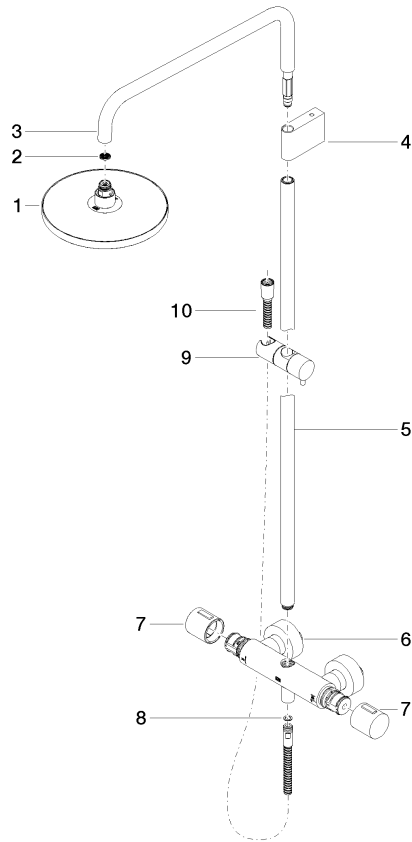

Showerpipe with shower thermostat - Brushed Platinum

IMO

ST 050 305 2979

Fits: IMO, LULU, TARA, LISSÉ, VAIA, META, CYO

- shower with fixed riser projection 453mm
- Rain shower: PURE RAIN, max. flow rate 7 l/min (at 3 bar)
- rain shower Ø 220 mm
- rain shower with anti-scale system
- Hand shower: COMPACT RAIN, max. flow rate 15 l/min (at 3 bar)
- spray head Ø 100mm
- rotary diverter with volume control and shut-off function
- slide-on rosettes Ø 70 mm
- height of fittings up to rain shower (bottom edge) 1009mm
- height of fittings up to top edge of elbow 1150mm
- gauge 150 mm - 13 mm
- metal shower hose 1750mm with integrated anti-twist protection
- 1/2" connection
- slide bar
- Pipe diameter 23.5 mm

Required miscellaneous

	Hand shower FlowReduce - Brushed Platinum	28 018 979-06 0010
---	--	-----------------------

Showerpipe with shower thermostat - Brushed Platinum

IMO

ST 050 305 2979

ST 050 305 2979

mm [inches]
1:10

Flow rate chart

Certificates

DVGW_DW-6509DN0123. Belgaqua_21-032-27_5. WRAS_2204013. LGA_38737.

ST 050 305 2979

Parts for other finishes can be found here: [Chrome](#)

Spare parts list

No.	Item Number	Name	Quantity used	Delivery time
1	90 12 05 092 20-06	shower	1	10
2	09 23 01 039 90	sieve	1	2
3	90 28 22 348 00-06	pipe	1	10
4	90 17 11 150 00-06	holder	1	10
5	90 28 22 349 00-06	pipe	1	10
6	04 17 01 250 00-06	connection	1	10
7	90 17 33 015 00-06	handle	2	10
8	90 14 20 026 00 90	seal	1	2
9	12 570 970-06	Slide unit - Brushed Platinum	1	10
10	28 322 970-06	Metal shower hose 1/2" x 3/8" x 1750 mm - Brushed Platinum	1	2