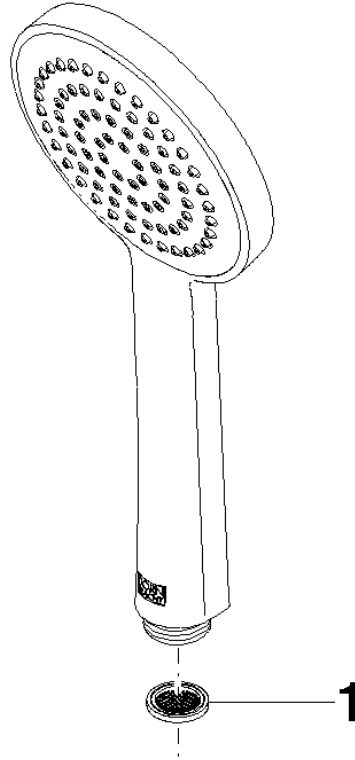

Showerpipe with shower thermostat - Brushed Platinum

IMO

ST 050 305 2979

Fits: IMO, LULU, TARA, LISSÉ, VAIA, META, CYO

- shower with fixed riser projection 453mm
- Rain shower: PURE RAIN, max. flow rate 7 l/min (at 3 bar)
- rain shower Ø 220 mm
- rain shower with anti-scale system
- Hand shower: COMPACT RAIN, max. flow rate 15 l/min (at 3 bar)
- spray head Ø 100mm
- rotary diverter with volume control and shut-off function
- slide-on rosettes Ø 70 mm
- height of fittings up to rain shower (bottom edge) 1009mm
- height of fittings up to top edge of elbow 1150mm
- gauge 150 mm - 13 mm
- metal shower hose 1750mm with integrated anti-twist protection
- 1/2" connection
- slide bar
- Pipe diameter 23.5 mm

Showerpipe with shower thermostat - Brushed Platinum

IMO

ST 050 305 2979

Showerpipe with shower thermostat - Brushed Platinum

IMO

ST 050 305 2979

ST 050 305 2979

mm [inches]

Flow rate chart

Certificates

DVGW_DW-6517DN0129. WRAS_2009011. LGA_29981.

ST 050 305 2979

Parts for other
finishes can be found
here: [Chrome](#)

Spare parts list

No.	Item Number	Name	Quantity used	Delivery time
1	09 23 01 039 90	sieve	1	2

ST 050 305 2979

Fits: IMO, LULU, TARA, LISSÉ, VAIA, META

- shower with fixed riser projection 453mm
- overhead shower: rain flow
- rain shower Ø 220 mm
- rain shower with anti-scale system
- max. rainshower flow 7 l/min
- rotary diverter with volume control and shut-off function
- slide-on rosettes Ø 70 mm
- height of fittings up to rain shower (bottom edge) 1009mm
- height of fittings up to top edge of elbow 1150mm
- gauge 150 mm - 13 mm
- metal shower hose 1750mm with integrated anti-twist protection
- 1/2" connection
- slide bar
- Pipe diameter 23.5 mm
- quick clearing
- This product can help a building meet the requirements of Green Building Rating Systems, e.g. LEED®, BREEAM®, DGNB