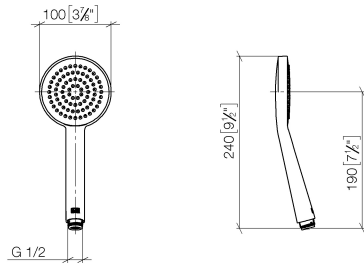

Showerpipe with shower thermostat - Brushed Platinum

IMO

ST 050 305 2979

Fits: IMO, LULU, TARA, LISSÉ, VAIA, META, CYO

- shower with fixed riser projection 453mm
- Rain shower: PURE RAIN, max. flow rate 7 l/min (at 3 bar)
- rain shower Ø 220 mm
- rain shower with anti-scale system
- Hand shower: COMPACT RAIN, max. flow rate 15 l/min (at 3 bar)
- spray head Ø 100mm
- rotary diverter with volume control and shut-off function
- slide-on rosettes Ø 70 mm
- height of fittings up to rain shower (bottom edge) 1009mm
- height of fittings up to top edge of elbow 1150mm
- gauge 150 mm - 13 mm
- metal shower hose 1750mm with integrated anti-twist protection
- 1/2" connection
- slide bar
- Pipe diameter 23.5 mm

Showerpipe with shower thermostat - Brushed Platinum

IMO

ST 050 305 2979

Showerpipe with shower thermostat - Brushed Platinum

IMO

ST 050 305 2979

ST 050 305 2979

mm [inches]

Flow rate chart

Certificates

DVGW_DW-6517DN0129. WRAS_2009011. LGA_29981.

ST 050 305 2979

Parts for other
finishes can be found
here: [Chrome](#)

Spare parts list

No.	Item Number	Name	Quantity used	Delivery time
1	09 23 01 039 90	sieve	1	2

ST 050 305 2979

Fits: IMO, LULU, TARA, LISSÉ, VAIA, META

- shower with fixed riser projection 453mm
- overhead shower: rain flow
- rain shower Ø 220 mm
- rain shower with anti-scale system
- max. rainshower flow 7 l/min
- rotary diverter with volume control and shut-off function
- slide-on rosettes Ø 70 mm
- height of fittings up to rain shower (bottom edge) 1009mm
- height of fittings up to top edge of elbow 1150mm
- gauge 150 mm - 13 mm
- metal shower hose 1750mm with integrated anti-twist protection
- 1/2" connection
- slide bar
- Pipe diameter 23.5 mm
- quick clearing
- This product can help a building meet the requirements of Green Building Rating Systems, e.g. LEED®, BREEAM®, DGNB