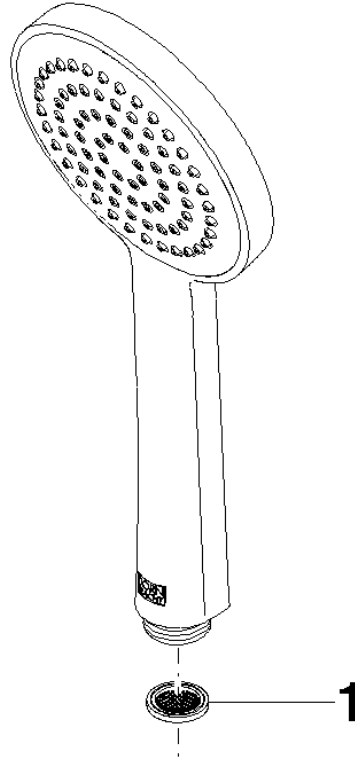

ST 050 305 2979

Parts for other
finishes can be found
here: [Chrome](#)

Spare parts list

No.	Item Number	Name	Quantity used	Delivery time
1	09 23 01 039 90	sieve	1	2