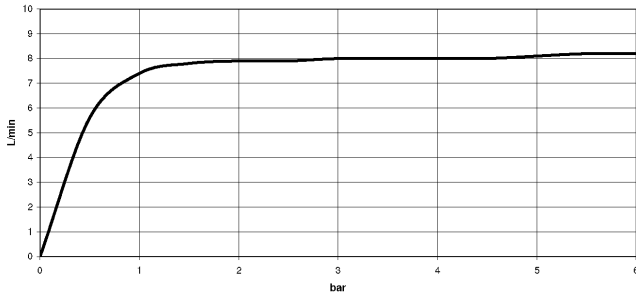

## Showerpipe with shower thermostat - Matte Black

---

IMO

ST 050 305 2979

ST 050 305 2979

mm [inches]  
1:10

**Flow rate chart**

**Certificates**