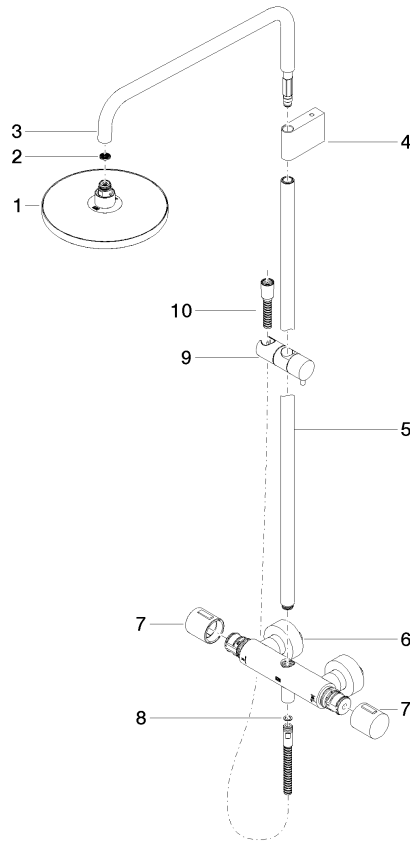

ST 050 305 2979

Fits: IMO, LULU, TARA, LISSÉ, VAIA, META, CYO

- shower with fixed riser projection 453mm
- Rain shower: PURE RAIN, max. flow rate 7 l/min (at 3 bar)
- rain shower Ø 220 mm
- rain shower with anti-scale system
- Hand shower: COMPACT RAIN, max. flow rate 15 l/min (at 3 bar)
- spray head Ø 100mm
- rotary diverter with volume control and shut-off function
- slide-on rosettes Ø 70 mm
- height of fittings up to rain shower (bottom edge) 1009mm
- height of fittings up to top edge of elbow 1150mm
- gauge 150 mm - 13 mm
- metal shower hose 1750mm with integrated anti-twist protection
- 1/2" connection
- slide bar
- Pipe diameter 23.5 mm

## Showerpipe with shower thermostat - Matte Black

---

IMO

ST 050 305 2979

ST 050 305 2979

mm [inches]  
1:10

**Flow rate chart**

**Certificates**

### Spare parts list

No.	Item Number	Name	Quantity used	Delivery time
1	90 12 05 092 20-33	shower	1	30
2	09 23 01 039 90	sieve	1	2
3	90 28 22 348 00-33	pipe	1	30
4	90 17 11 150 00-33	holder	1	30
5	90 28 22 349 00-33	pipe	1	30
6	04 17 01 250 00-33	connection	1	30
7	90 17 33 015 00-33	handle	2	30
8	90 14 20 026 00 90	seal	1	2
9	12 570 970-33	Slide unit - Matte Black	1	30
10	28 322 970-33	Metal shower hose 1/2" x 3/8" x 1750 mm - Matte Black	1	2