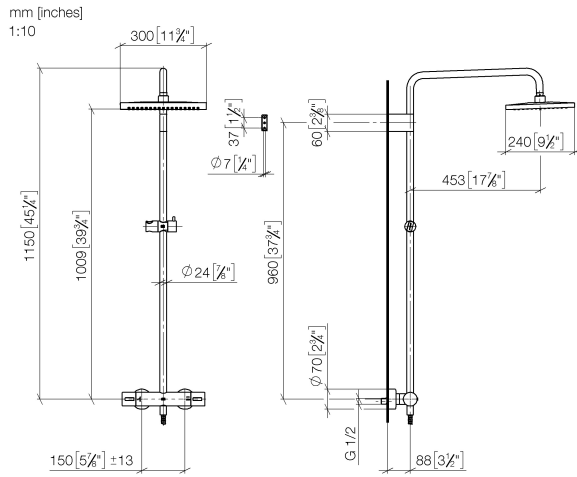

ST 050 306 0980