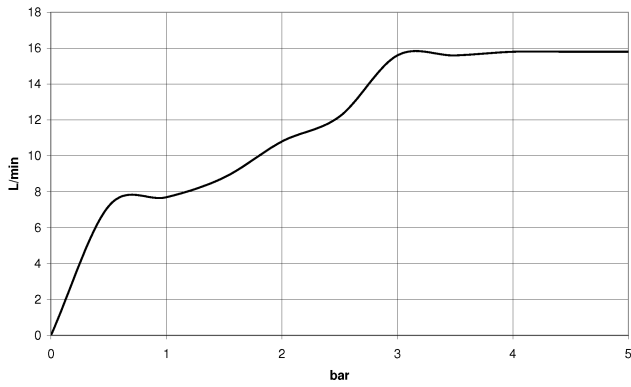

Flow rate chart

Certificates

LGA_29984.

DVGW_DW-
6517DN0129.

WRAS_2210003.