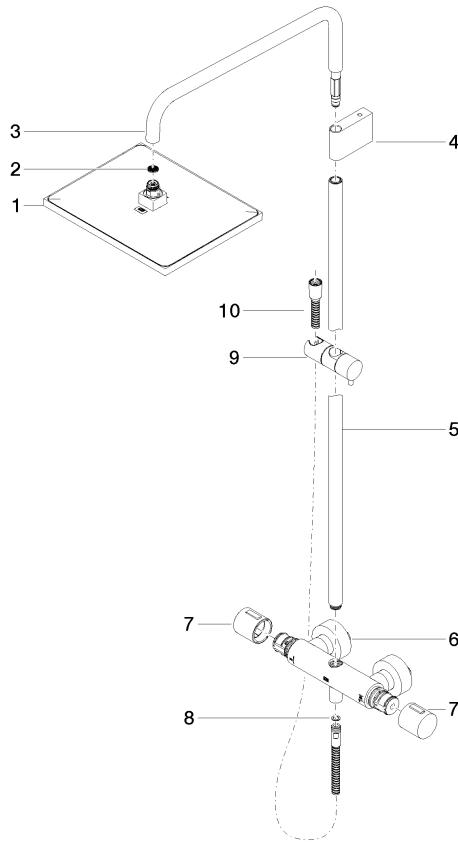

ST 050 306 0980

Fits: IMO, MEM, CL.1, CYO

- shower with fixed riser projection 453mm
- Rain shower: PURE RAIN, max. flow rate 20 l/min (at 3 bar)
- Function from: 12 l/min
- rain shower 300 x 240mm
- rain shower with anti-scale system
- Hand shower: COMPACT RAIN, max. flow rate 15 l/min (at 3 bar)
- spray head Ø 100mm
- rotary diverter with volume control and shut-off function
- slide-on rosettes Ø 70 mm
- height of fittings up to rain shower (bottom edge) 1009mm
- height of fittings up to top edge of elbow 1150mm
- gauge 150 mm - 13 mm
- metal shower hose 1750mm with integrated anti-twist protection
- 1/2" connection
- slide bar
- Pipe diameter 23.5 mm

Fits: IMO, MEM, CL.1, CYO

- shower with fixed riser projection 453mm
- overhead shower: rain flow
- rain shower 300 x 240mm
- rain shower with anti-scale system
- max. rainshower flow 20 l/min
- Function from: 12 l/min
- rotary diverter with volume control and shut-off function
- slide-on rosettes Ø 70 mm
- height of fittings up to rain shower (bottom edge) 1009mm
- height of fittings up to top edge of elbow 1150mm
- gauge 150 mm - 13 mm
- metal shower hose 1750mm with integrated anti-twist protection
- 1/2" connection
- slide bar
- Pipe diameter 23.5 mm
- quick clearing

ST 050 306 0980

Parts for other finishes can be found here: [Chrome](#)

Spare parts list

No.	Item Number	Name	Quantity used	Delivery time
1	04 12 05 063 00-08	shower	1	40
2	09 23 01 039 90	sieve	1	2
3	90 28 22 348 00-08	pipe	1	40
4	90 17 11 150 00-08	holder	1	40
5	90 28 22 349 00-08	pipe	1	40
6	04 17 01 250 00-08	connection	1	40
7	90 17 33 015 00-08	handle	2	40
8	90 14 20 026 00 90	seal	1	2
9	12 570 970-08	Slide unit - Platinum	1	40
10	28 322 970-08	Metal shower hose 1/2" x 3/8" x 1750 mm - Platinum	1	40

ST 050 306 0980

- Three or five settings: COMPACT RAIN, COMPACT SOFT FLOW, COMPACT AQUAPRESSURE FLOW, max. flow rate 15 l/min (at 3 bar)
- with anti-scale system
- spray head Ø 100mm
- 1/2" connection
- WRAS 1704043
- Function from: 7 l/min