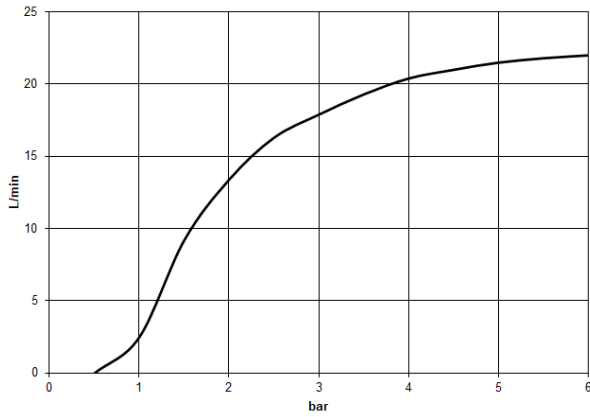

Flow rate chart

Certificates

LGA_29987.   Belgaqua_21-032-   WRAS_2204013.   LGA_38669.
27_5.