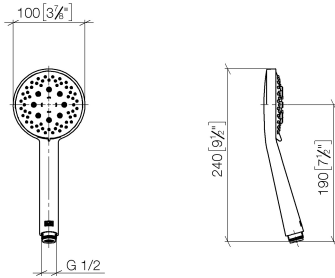

**SYMETRICS Showerpipe with shower thermostat - Brushed Durabronz (23kt Gold)**

IMO

ST 050 306 0980

Fits: IMO, MEM, CL.1, CYO

- shower with fixed riser projection 453mm
- Rain shower: PURE RAIN, max. flow rate 20 l/min (at 3 bar)
- Function from: 12 l/min
- rain shower 300 x 240mm
- rain shower with anti-scale system
- Hand shower: COMPACT RAIN, max. flow rate 15 l/min (at 3 bar)
- spray head Ø 100mm
- rotary diverter with volume control and shut-off function
- slide-on rosettes Ø 70 mm
- height of fittings up to rain shower (bottom edge) 1009mm
- height of fittings up to top edge of elbow 1150mm
- gauge 150 mm - 13 mm
- metal shower hose 1750mm with integrated anti-twist protection
- 1/2" connection
- slide bar
- Pipe diameter 23.5 mm

No.	Item Number	Name	Quantity used	Delivery time
1	04 12 05 063 00-28	shower	1	20
2	09 23 01 039 90	sieve	1	2
3	90 28 22 348 00-28	pipe	1	20
4	90 17 11 150 00-28	holder	1	20
5	90 28 22 349 00-28	pipe	1	20
6	04 17 01 250 00-28	connection	1	20
7	90 17 33 015 00-28	handle	2	20
8	90 14 20 026 00 90	seal	1	2
9	12 570 970-28	Slide unit - Brushed Durabronz (23kt Gold)	1	20
10	28 322 970-28	Metal shower hose 1/2" x 3/8" x 1750 mm - Brushed Durabronz (23kt Gold)	1	20

# SYMETRICS Showerpipe with shower thermostat - Brushed Durabron (23kt Gold)

---

IMO

ST 050 306 0980

SYMETRICS Showerpipe with shower thermostat - Brushed Durabron (23kt Gold)

---

IMO

ST 050 306 0980

ST 050 306 0080  
mm [inches]

**Flow rate chart**

**Certificates**

LGA\_29984.

DVGW\_DW-  
6517DN0129.

WRAS\_2210003.

**SYMETRICS Showerpipe with shower thermostat - Brushed Durabronz (23kt Gold)**

ST 050 306 0980  
 Parts for other  
 finishes can be found  
 here: Chrome