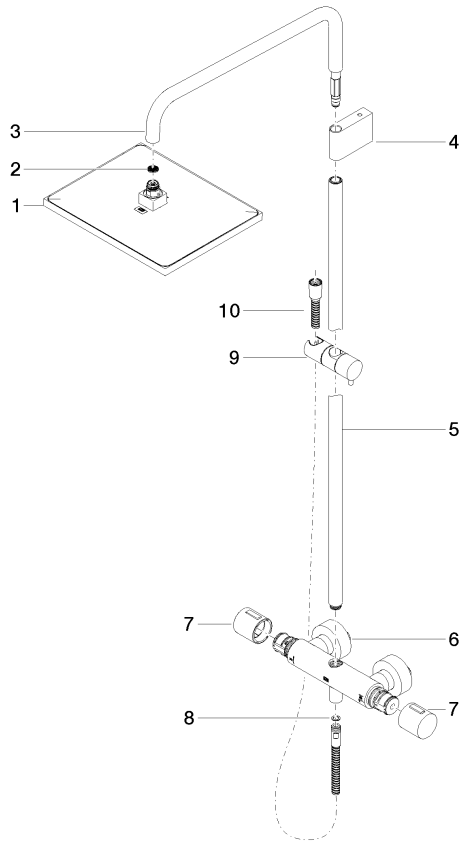

ST 050 306 0980
Parts for other
finishes can be found
here: Chrome

Spare parts list

No.	Item Number	Name	Quantity used	Delivery time
1	04 12 05 063 00-28	shower	1	20
2	09 23 01 039 90	sieve	1	2
3	90 28 22 348 00-28	pipe	1	20
4	90 17 11 150 00-28	holder	1	20
5	90 28 22 349 00-28	pipe	1	20
6	04 17 01 250 00-28	connection	1	20
7	90 17 33 015 00-28	handle	2	20
8	90 14 20 026 00 90	seal	1	2
9	12 570 970-28	Slide unit - Brushed Durabronz (23kt Gold)	1	20
10	28 322 970-28	Metal shower hose 1/2" x 3/8" x 1750 mm - Brushed Durabronz (23kt Gold)	1	20