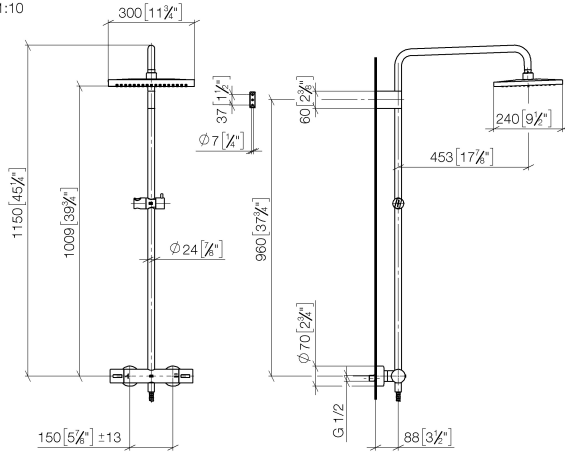

ST 050 306 0080
mm [inches]
1:10