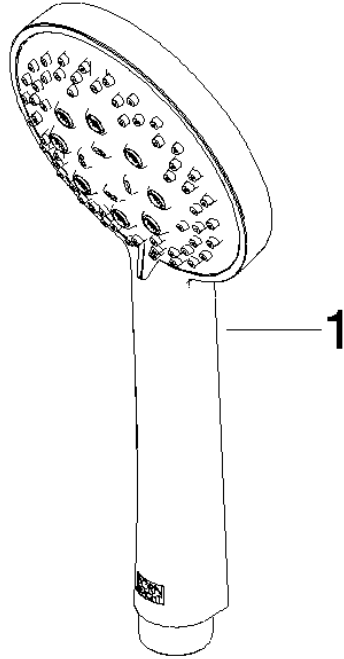

**SYMETRICS Showerpipe with shower thermostat - Brushed Durabronz (23kt Gold)**

IMO

ST 050 306 0980

Fits: IMO, MEM, CL.1, CYO

- shower with fixed riser projection 453mm
- Rain shower: PURE RAIN, max. flow rate 20 l/min (at 3 bar)
- Function from: 12 l/min
- rain shower 300 x 240mm
- rain shower with anti-scale system
- Hand shower: COMPACT RAIN, max. flow rate 15 l/min (at 3 bar)
- spray head Ø 100mm
- rotary diverter with volume control and shut-off function
- slide-on rosettes Ø 70 mm
- height of fittings up to rain shower (bottom edge) 1009mm
- height of fittings up to top edge of elbow 1150mm
- gauge 150 mm - 13 mm
- metal shower hose 1750mm with integrated anti-twist protection
- 1/2" connection
- slide bar
- Pipe diameter 23.5 mm

No.	Item Number	Name	Quantity used	Delivery time
1	04 12 05 063 00-28	shower	1	20
2	09 23 01 039 90	sieve	1	2
3	90 28 22 348 00-28	pipe	1	20
4	90 17 11 150 00-28	holder	1	20
5	90 28 22 349 00-28	pipe	1	20
6	04 17 01 250 00-28	connection	1	20
7	90 17 33 015 00-28	handle	2	20
8	90 14 20 026 00 90	seal	1	2
9	12 570 970-28	Slide unit - Brushed Durabronz (23kt Gold)	1	20
10	28 322 970-28	Metal shower hose 1/2" x 3/8" x 1750 mm - Brushed Durabronz (23kt Gold)	1	20

ST 050 306 0080  
mm [inches]

**Flow rate chart**

**Certificates**

LGA\_29984.

DVGW\_DW-  
6517DN0129.

WRAS\_2210003.

**SYMETRICS Showerpipe with shower thermostat - Brushed Durabronz (23kt Gold)**

ST 050 306 0980  
 Parts for other  
 finishes can be found  
 here: Chrome