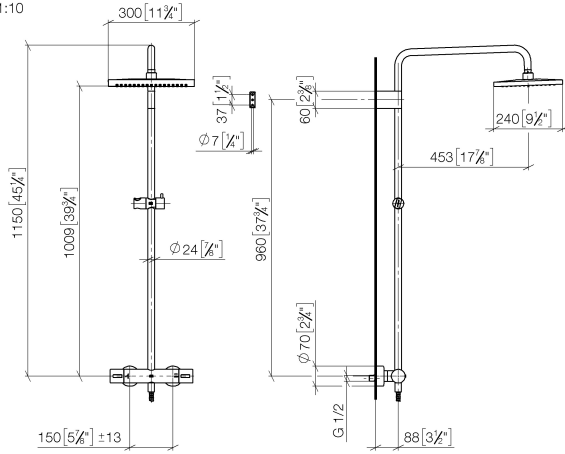

Fits: IMO, MEM, CL.1, CYO

- shower with fixed riser projection 453mm
- overhead shower: rain flow
- rain shower 300 x 240mm
- rain shower with anti-scale system
- max. rainshower flow 20 l/min
- Function from: 12 l/min
- rotary diverter with volume control and shut-off function
- slide-on rosettes Ø 70 mm
- height of fittings up to rain shower (bottom edge) 1009mm
- height of fittings up to top edge of elbow 1150mm
- gauge 150 mm - 13 mm
- metal shower hose 1750mm with integrated anti-twist protection
- 1/2" connection
- slide bar
- Pipe diameter 23.5 mm
- quick clearing

Required miscellaneous

	Hand shower - Matte Black	28 018 979-33
--	----------------------------------	---------------

ST 050 306 0980

mm [inches]
1:10

Flow rate chart

Certificates

LGA_29987. Belgaqua_21-032- WRAS_2204013. LGA_38669.
27_5.

ST 050 306 0980

Parts for other finishes can be found here: [Chrome](#)

Spare parts list

No.	Item Number	Name	Quantity used	Delivery time
1	04 12 05 063 00-33	shower	1	30
2	09 23 01 039 90	sieve	1	2
3	90 28 22 348 00-33	pipe	1	30
4	90 17 11 150 00-33	holder	1	30
5	90 28 22 349 00-33	pipe	1	30
6	04 17 01 250 00-33	connection	1	30
7	90 17 33 015 00-33	handle	2	30
8	90 14 20 026 00 90	seal	1	2
9	12 570 970-33	Slide unit - Matte Black	1	30
10	28 322 970-33	Metal shower hose 1/2" x 3/8" x 1750 mm - Matte Black	1	2

ST 050 306 0980

- Three or five settings: COMPACT RAIN, COMPACT SOFT FLOW, COMPACT AQUAPRESSURE FLOW, max. flow rate 15 l/min (at 3 bar)
- with anti-scale system
- spray head Ø 100mm
- 1/2" connection
- WRAS 1704043
- Function from: 7 l/min