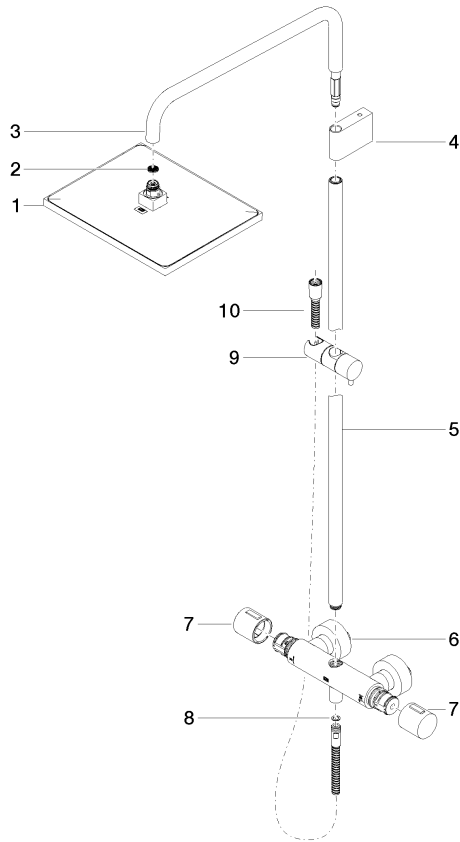

Fits: IMO, MEM, CL.1, CYO

- shower with fixed riser projection 453mm
- overhead shower: rain flow
- rain shower 300 x 240mm
- rain shower with anti-scale system
- max. rainshower flow 20 l/min
- Function from: 12 l/min
- rotary diverter with volume control and shut-off function
- slide-on rosettes Ø 70 mm
- height of fittings up to rain shower (bottom edge) 1009mm
- height of fittings up to top edge of elbow 1150mm
- gauge 150 mm - 13 mm
- metal shower hose 1750mm with integrated anti-twist protection
- 1/2" connection
- slide bar
- Pipe diameter 23.5 mm
- quick clearing

Required miscellaneous

	Hand shower - Matte Black	28 018 979-33
--	----------------------------------	---------------

ST 050 306 0980

mm [inches]
1:10

Flow rate chart

Certificates

LGA_29987. Belgaqua_21-032- WRAS_2204013. LGA_38669.
27_5.

ST 050 306 0980

Parts for other finishes can be found here: [Chrome](#)

Spare parts list

No.	Item Number	Name	Quantity used	Delivery time
1	04 12 05 063 00-33	shower	1	30
2	09 23 01 039 90	sieve	1	2
3	90 28 22 348 00-33	pipe	1	30
4	90 17 11 150 00-33	holder	1	30
5	90 28 22 349 00-33	pipe	1	30
6	04 17 01 250 00-33	connection	1	30
7	90 17 33 015 00-33	handle	2	30
8	90 14 20 026 00 90	seal	1	2
9	12 570 970-33	Slide unit - Matte Black	1	30
10	28 322 970-33	Metal shower hose 1/2" x 3/8" x 1750 mm - Matte Black	1	2