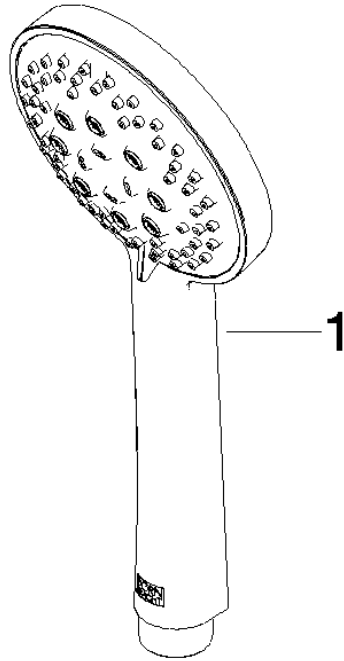

ST 050 306 6979

Fits: IMO, LULU, TARA, LISSÉ, VAIA, META, CYO

- shower with fixed riser projection 453mm
- Rain shower: PURE RAIN, max. flow rate 14 l/min (at 3 bar)
- Function from: 10 l/min
- rain shower Ø 300 mm
- rain shower with anti-scale system
- Hand shower: Three or five settings: COMPACT RAIN, COMPACT SOFT FLOW, COMPACT AQUAPRESSURE FLOW, max. flow rate 15 l/min (at 3 bar)
- spray head Ø 100mm
- rotary diverter with volume control and shut-off function
- slide-on rosettes Ø 70 mm
- height of fittings up to rain shower (bottom edge) 1009mm
- height of fittings up to top edge of elbow 1150mm
- gauge 150 mm - 13 mm
- metal shower hose 1750mm with integrated anti-twist protection
- 1/2" connection
- slide bar
- Pipe diameter 23.5 mm

Showerpipe with shower thermostat - Dark Chrome

IMO

ST 050 306 6979

Showerpipe with shower thermostat - Dark Chrome

IMO

ST 050 306 6979

ST 050 306 6979

mm [inches]

Flow rate chart

Certificates

LGA_29984.

DVGW_DW-
6517DN0129.

WRAS_2210003.

ST 050 306 6979

Parts for other
finishes can be found
here: [Chrome](#)

Spare parts list

No.	Item Number	Name	Quantity used	Delivery time
1	09 23 01 039 90	sieve	1	2

ST 050 306 6979

Fits: IMO, LULU, TARA, LISSÉ, VAIA, META

- shower with fixed riser projection 453mm
- overhead shower: rain flow
- rain shower Ø 300 mm
- rain shower with anti-scale system
- max. rainshower flow 14 l/min
- Function from: 10 l/min
- rotary diverter with volume control and shut-off function
- slide-on rosettes Ø 70 mm
- height of fittings up to rain shower (bottom edge) 1009mm
- height of fittings up to top edge of elbow 1150mm
- gauge 150 mm - 13 mm
- metal shower hose 1750mm with integrated anti-twist protection
- 1/2" connection
- slide bar
- Pipe diameter 23.5 mm
- quick clearing