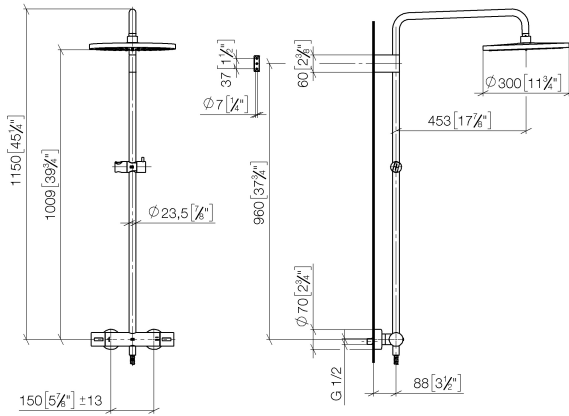

No.	Item Number	Name	Quantity used	Delivery time
1	09 23 01 039 90	sieve	1	2

ST 050 306 6979

Fits: IMO, LULU, TARA, LISSÉ, VAIA, META

- shower with fixed riser projection 453mm
- overhead shower: rain flow
- rain shower Ø 300 mm
- rain shower with anti-scale system
- max. rainshower flow 14 l/min
- Function from: 10 l/min
- rotary diverter with volume control and shut-off function
- slide-on rosettes Ø 70 mm
- height of fittings up to rain shower (bottom edge) 1009mm
- height of fittings up to top edge of elbow 1150mm
- gauge 150 mm - 13 mm
- metal shower hose 1750mm with integrated anti-twist protection
- 1/2" connection
- slide bar
- Pipe diameter 23.5 mm
- quick clearing

Showerpipe with shower thermostat - Dark Chrome

IMO

ST 050 306 6979

ST 050 306 6979

mm [inches]
1:10

Flow rate chart

Certificates

DVGW_DW- WRAS_2204013. LGA_38736.
6509DN0123.