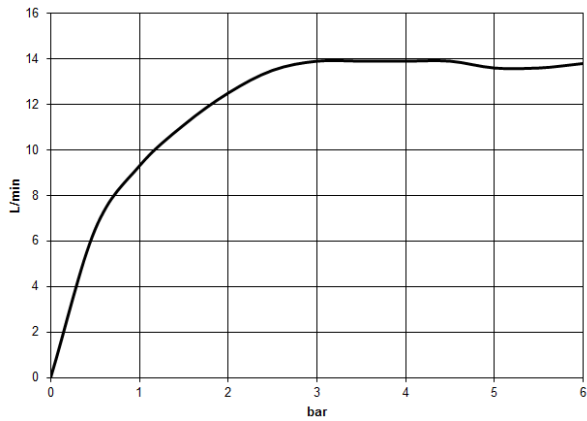

Showerpipe with shower thermostat - Dark Chrome

IMO

ST 050 306 6979

ST 050 306 6979

mm [inches]
1:10

Flow rate chart

Certificates

DVGW_DW- WRAS_2204013. LGA_38736.
6509DN0123.