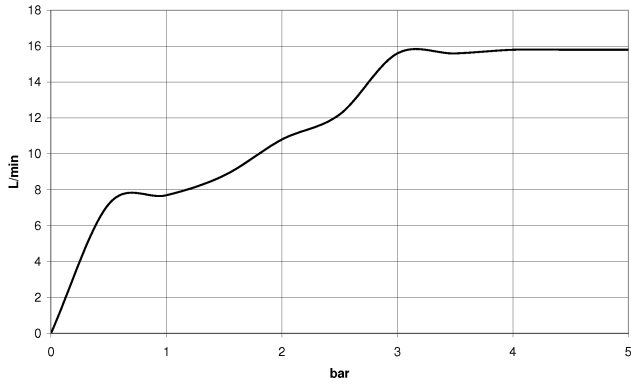

Flow rate chart

Certificates

LGA_29984.

WRAS_2210003.