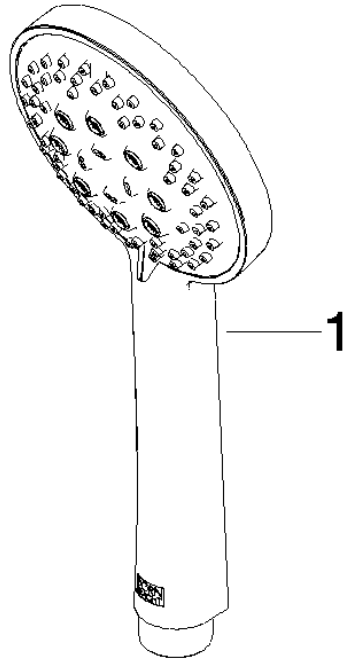

ST 050 306 6979

Fits: IMO, LULU, TARA, LISSÉ, VAIA, META, CYO

- shower with fixed riser projection 453mm
- Rain shower: PURE RAIN, max. flow rate 14 l/min (at 3 bar)
- Function from: 10 l/min
- rain shower Ø 300 mm
- rain shower with anti-scale system
- Hand shower: Three or five settings: COMPACT RAIN, COMPACT SOFT FLOW, COMPACT AQUAPRESSURE FLOW, max. flow rate 15 l/min (at 3 bar)
- spray head Ø 100mm
- rotary diverter with volume control and shut-off function
- slide-on rosettes Ø 70 mm
- height of fittings up to rain shower (bottom edge) 1009mm
- height of fittings up to top edge of elbow 1150mm
- gauge 150 mm - 13 mm
- metal shower hose 1750mm with integrated anti-twist protection
- 1/2" connection
- slide bar
- Pipe diameter 23.5 mm

Individual components of this set

You need the following components for this set

ST 050 306 6979

- Three or five settings: COMPACT RAIN, COMPACT SOFT FLOW, COMPACT AQUAPRESSURE FLOW, max. flow rate 15 l/min (at 3 bar)
- with anti-scale system
- spray head Ø 100mm
- 1/2" connection
- WRAS
- Function from: 7 l/min

ST 050 306 6979

mm [inches]

Flow rate chart

Certificates

LGA_29984.

WRAS_2210003.

ST 050 306 6979

Parts for other
finishes can be found
here: [Chrome](#)

Spare parts list

No.	Item Number	Name	Quantity used	Delivery time
1	09 23 01 039 90	sieve	1	2

Showerpipe with shower thermostat - Light Gold

IMO

ST 050 306 6979

Fits: IMO, LULU, TARA, LISSÉ, VAIA, META

- shower with fixed riser projection 453mm
- overhead shower: rain flow
- rain shower Ø 300 mm
- rain shower with anti-scale system
- max. rainshower flow 14 l/min
- Function from: 10 l/min
- rotary diverter with volume control and shut-off function
- slide-on rosettes Ø 70 mm
- height of fittings up to rain shower (bottom edge) 1009mm
- height of fittings up to top edge of elbow 1150mm
- gauge 150 mm - 13 mm
- metal shower hose 1750mm with integrated anti-twist protection
- 1/2" connection
- slide bar
- Pipe diameter 23.5 mm
- quick clearing