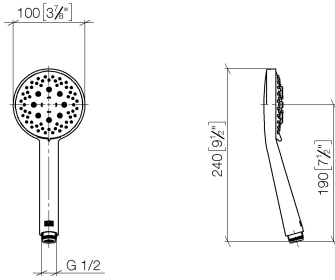

ST 050 306 6979

mm [inches]