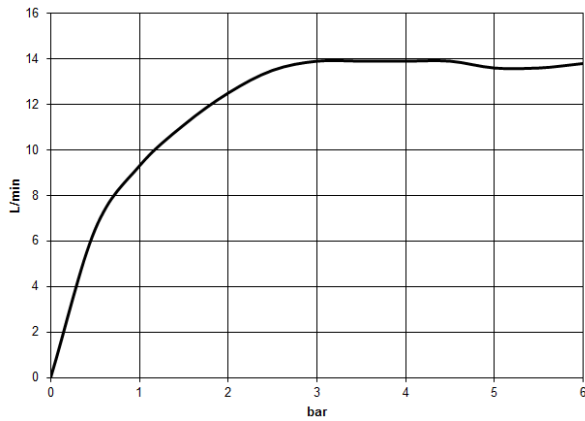

Required miscellaneous

	Hand shower FlowReduce - Light Gold	28 012 979-26 0010
--	--	--------------------

ST 050 306 6979

mm [inches]
1:10

Flow rate chart

Certificates

WRAS_2204013. LGA_38736.

ST 050 306 6979