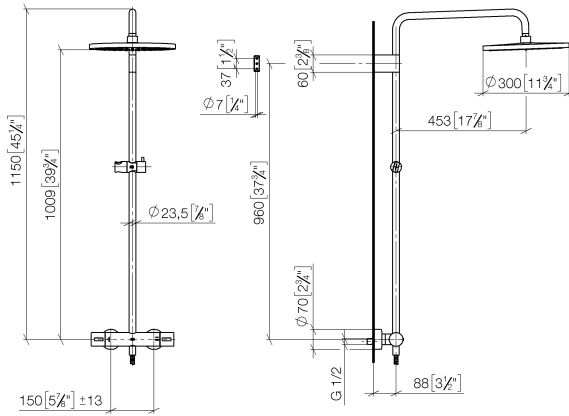

ST 050 306 6979

mm [inches]
1:10