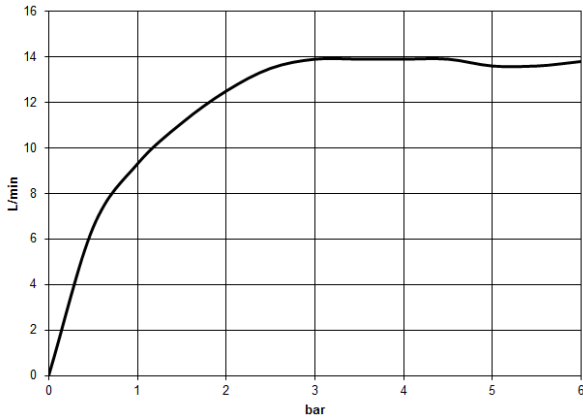

mm [inches]
1:10

Flow rate chart

Certificates

WRAS_2204013. LGA_38736.

ST 050 306 6979

Parts for other finishes can be found here: [Chrome](#)

Spare parts list

No.	Item Number	Name	Quantity used	Delivery time
1	04 12 05 091 00-42	shower	1	60
2	09 23 01 039 90	sieve	1	2
3	90 28 22 348 00-42	pipe	1	30
4	90 17 11 150 00-42	holder	1	30
5	90 28 22 349 00-42	pipe	1	30
6	04 17 01 250 00-42	connection	1	60
7	90 17 33 015 00-42	handle	2	30
8	90 14 20 026 00 90	seal	1	2
9	12 570 970-42	Slide unit - Brushed Bronze	1	30
10	28 322 970-42	Metal shower hose 1/2" x 3/8" x 1750 mm - Brushed Bronze	1	30