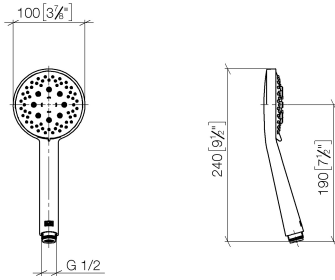

ST 050 306 6979

Fits: IMO, LULU, TARA, LISSÉ, VAIA, META, CYO

- shower with fixed riser projection 453mm
- Rain shower: PURE RAIN, max. flow rate 14 l/min (at 3 bar)
- Function from: 10 l/min
- rain shower Ø 300 mm
- rain shower with anti-scale system
- Hand shower: Three or five settings: COMPACT RAIN, COMPACT SOFT FLOW, COMPACT AQUAPRESSURE FLOW, max. flow rate 15 l/min (at 3 bar)
- spray head Ø 100mm
- rotary diverter with volume control and shut-off function
- slide-on rosettes Ø 70 mm
- height of fittings up to rain shower (bottom edge) 1009mm
- height of fittings up to top edge of elbow 1150mm
- gauge 150 mm - 13 mm
- metal shower hose 1750mm with integrated anti-twist protection
- 1/2" connection
- slide bar
- Pipe diameter 23.5 mm

Individual components of this set

You need the following components for this set

Showerpipe with shower thermostat - Brushed Bronze

IMO

ST 050 306 6979

ST 050 306 6979

- Three or five settings: COMPACT RAIN, COMPACT SOFT FLOW, COMPACT AQUAPRESSURE FLOW, max. flow rate 15 l/min (at 3 bar)
- with anti-scale system
- spray head Ø 100mm
- 1/2" connection
- WRAS 1704043
- Function from: 7 l/min

Showerpipe with shower thermostat - Brushed Bronze

IMO

ST 050 306 6979

Showerpipe with shower thermostat - Brushed Bronze

IMO

ST 050 306 6979

ST 050 306 6979

mm [inches]

Showerpipe with shower thermostat - Brushed Bronze

IMO

ST 050 306 6979

Fits: IMO, LULU, TARA, LISSÉ, VAIA, META

- shower with fixed riser projection 453mm
- overhead shower: rain flow
- rain shower Ø 300 mm
- rain shower with anti-scale system
- max. rainshower flow 14 l/min
- Function from: 10 l/min
- rotary diverter with volume control and shut-off function
- slide-on rosettes Ø 70 mm
- height of fittings up to rain shower (bottom edge) 1009mm
- height of fittings up to top edge of elbow 1150mm
- gauge 150 mm - 13 mm
- metal shower hose 1750mm with integrated anti-twist protection
- 1/2" connection
- slide bar
- Pipe diameter 23.5 mm
- quick clearing