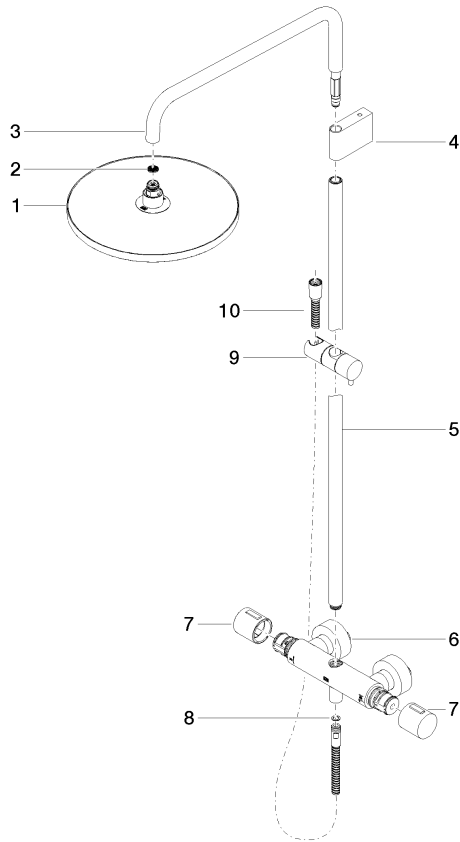

Showerpipe with shower thermostat - Brushed Bronze

IMO

ST 050 306 6979

Fits: IMO, LULU, TARA, LISSÉ, VAIA, META

- shower with fixed riser projection 453mm
- overhead shower: rain flow
- rain shower Ø 300 mm
- rain shower with anti-scale system
- max. rainshower flow 14 l/min
- Function from: 10 l/min
- rotary diverter with volume control and shut-off function
- slide-on rosettes Ø 70 mm
- height of fittings up to rain shower (bottom edge) 1009mm
- height of fittings up to top edge of elbow 1150mm
- gauge 150 mm - 13 mm
- metal shower hose 1750mm with integrated anti-twist protection
- 1/2" connection
- slide bar
- Pipe diameter 23.5 mm
- quick clearing

mm [inches]
1:10

Flow rate chart

Certificates

WRAS_2204013. LGA_38736.

ST 050 306 6979

Parts for other finishes can be found here: [Chrome](#)

Spare parts list

No.	Item Number	Name	Quantity used	Delivery time
1	04 12 05 091 00-42	shower	1	60
2	09 23 01 039 90	sieve	1	2
3	90 28 22 348 00-42	pipe	1	30
4	90 17 11 150 00-42	holder	1	30
5	90 28 22 349 00-42	pipe	1	30
6	04 17 01 250 00-42	connection	1	60
7	90 17 33 015 00-42	handle	2	30
8	90 14 20 026 00 90	seal	1	2
9	12 570 970-42	Slide unit - Brushed Bronze	1	30
10	28 322 970-42	Metal shower hose 1/2" x 3/8" x 1750 mm - Brushed Bronze	1	30