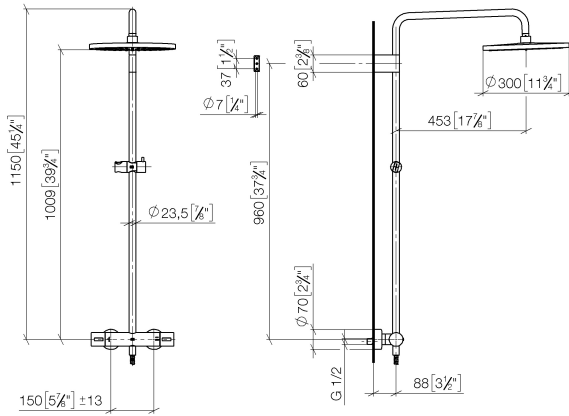

Showerpipe with shower thermostat - Brushed Bronze

IMO

ST 050 306 6979

Fits: IMO, LULU, TARA, LISSÉ, VAIA, META

- shower with fixed riser projection 453mm
- overhead shower: rain flow
- rain shower Ø 300 mm
- rain shower with anti-scale system
- max. rainshower flow 14 l/min
- Function from: 10 l/min
- rotary diverter with volume control and shut-off function
- slide-on rosettes Ø 70 mm
- height of fittings up to rain shower (bottom edge) 1009mm
- height of fittings up to top edge of elbow 1150mm
- gauge 150 mm - 13 mm
- metal shower hose 1750mm with integrated anti-twist protection
- 1/2" connection
- slide bar
- Pipe diameter 23.5 mm
- quick clearing

Required miscellaneous

	Hand shower - Brushed Bronze	28 018 979-42
--	-------------------------------------	---------------

Showerpipe with shower thermostat - Brushed Bronze

IMO

ST 050 306 6979

ST 050 306 6979

mm [inches]
1:10

Flow rate chart

Certificates

WRAS_2204013. LGA_38736.

ST 050 306 6979

Parts for other finishes can be found here: [Chrome](#)

Spare parts list

No.	Item Number	Name	Quantity used	Delivery time
1	04 12 05 091 00-42	shower	1	60
2	09 23 01 039 90	sieve	1	2
3	90 28 22 348 00-42	pipe	1	30
4	90 17 11 150 00-42	holder	1	30
5	90 28 22 349 00-42	pipe	1	30
6	04 17 01 250 00-42	connection	1	60
7	90 17 33 015 00-42	handle	2	30
8	90 14 20 026 00 90	seal	1	2
9	12 570 970-42	Slide unit - Brushed Bronze	1	30
10	28 322 970-42	Metal shower hose 1/2" x 3/8" x 1750 mm - Brushed Bronze	1	30