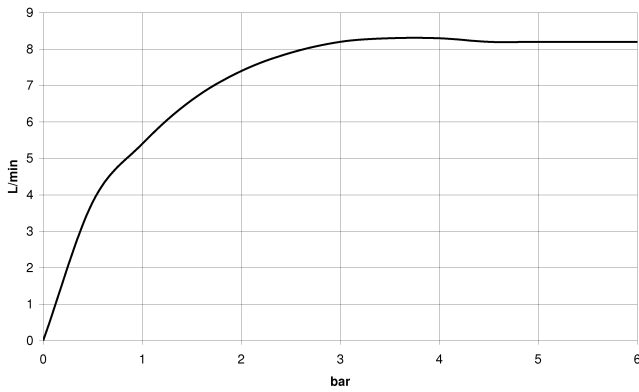

## Showerpipe with single-lever shower mixer - Matte Black

---

IMO

ST 050 306 7979

ST 050 306 7979

mm [inches]  
1:10

Flow rate chart

Certificates