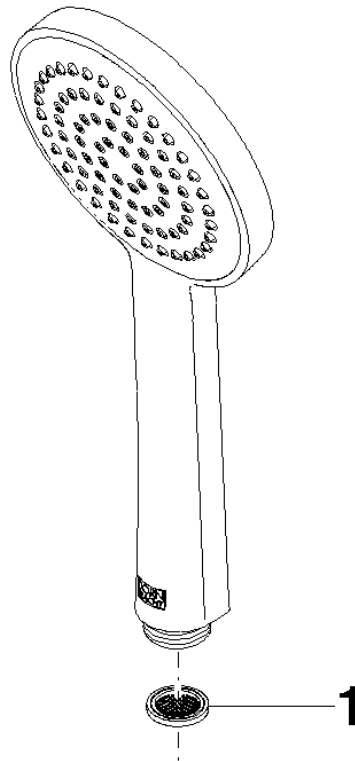

# Showerpipe with single-lever shower mixer - Matte Black

IMO

ST 050 306 7979

Fits: IMO, LULU, TARA, LISSÉ, VAIA, META, CYO

- shower with fixed riser projection 450mm
  - Rain shower: PURE RAIN, max. flow rate 14 l/min (at 3 bar)
  - rain shower Ø 220 mm
  - rain shower with anti-scale system
  - Hand shower: COMPACT RAIN, max. flow rate 15 l/min (at 3 bar)
  - spray head Ø 100mm
  - height of fittings up to rain shower (bottom edge) 1010mm
  - height of fittings up to top edge of elbow 1150mm
  - metal shower hose 1750mm with integrated anti-twist protection
  - 1/2" connection
  - slide bar
  - Pipe diameter 23.5 mm
  - automatic diverter for fixed-riser shower/hand shower
- Intrinsic protection against back flow.**

## Showerpipe with single-lever shower mixer - Matte Black

---

IMO

ST 050 306 7979

ST 050 306 7979

mm [inches]

**Flow rate chart**

**Certificates**

DVGW\_DW-6517DN0129.      WRAS\_2009011.      LGA\_29981.

ST 050 306 7979

Parts for other finishes can be found here: [Chrome](#)

Spare parts list

No.	Item Number	Name	Quantity used	Delivery time
1	09 23 01 039 90	sieve	1	2

ST 050 306 7979

Fits: IMO, LULU, TARA, LISSÉ, VAIA, META

- shower with fixed riser projection 450mm
- overhead shower: rain flow
- rain shower Ø 220 mm
- rain shower with anti-scale system
- max. rainshower flow 14 l/min
- height of fittings up to rain shower (bottom edge) 1010mm
- height of fittings up to top edge of elbow 1150mm
- metal shower hose 1750mm with integrated anti-twist protection
- 1/2" connection
- slide bar
- Pipe diameter 23.5 mm
- automatic diverter for fixed-riser shower/hand shower
- quick clearing