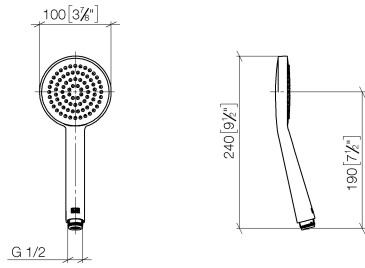

# Showerpipe with single-lever shower mixer - Matte Black

IMO

ST 050 306 7979

Fits: IMO, LULU, TARA, LISSÉ, VAIA, META, CYO

- shower with fixed riser projection 450mm
  - Rain shower: PURE RAIN, max. flow rate 14 l/min (at 3 bar)
  - rain shower Ø 220 mm
  - rain shower with anti-scale system
  - Hand shower: COMPACT RAIN, max. flow rate 15 l/min (at 3 bar)
  - spray head Ø 100mm
  - height of fittings up to rain shower (bottom edge) 1010mm
  - height of fittings up to top edge of elbow 1150mm
  - metal shower hose 1750mm with integrated anti-twist protection
  - 1/2" connection
  - slide bar
  - Pipe diameter 23.5 mm
  - automatic diverter for fixed-riser shower/hand shower
- Intrinsic protection against back flow.**

## Showerpipe with single-lever shower mixer - Matte Black

---

IMO

ST 050 306 7979

ST 050 306 7979

mm [inches]

**Flow rate chart**

**Certificates**

ST 050 306 7979

Fits: IMO, LULU, TARA, LISSÉ, VAIA, META

- shower with fixed riser projection 450mm
- overhead shower: rain flow
- rain shower Ø 220 mm
- rain shower with anti-scale system
- max. rainshower flow 14 l/min
- height of fittings up to rain shower (bottom edge) 1010mm
- height of fittings up to top edge of elbow 1150mm
- metal shower hose 1750mm with integrated anti-twist protection
- 1/2" connection
- slide bar
- Pipe diameter 23.5 mm
- automatic diverter for fixed-riser shower/hand shower
- quick clearing