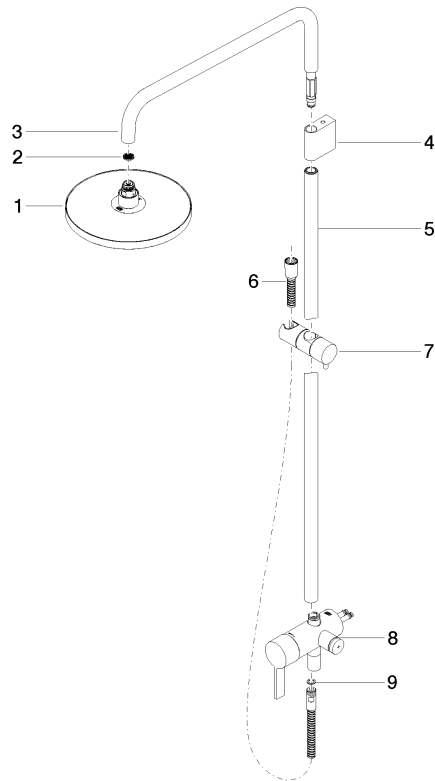

# Showerpipe with single-lever shower mixer - Matte Black

IMO

ST 050 306 7979

Fits: IMO, LULU, TARA, LISSÉ, VAIA, META, CYO

- shower with fixed riser projection 450mm
  - Rain shower: PURE RAIN, max. flow rate 14 l/min (at 3 bar)
  - rain shower Ø 220 mm
  - rain shower with anti-scale system
  - Hand shower: COMPACT RAIN, max. flow rate 15 l/min (at 3 bar)
  - spray head Ø 100mm
  - height of fittings up to rain shower (bottom edge) 1010mm
  - height of fittings up to top edge of elbow 1150mm
  - metal shower hose 1750mm with integrated anti-twist protection
  - 1/2" connection
  - slide bar
  - Pipe diameter 23.5 mm
  - automatic diverter for fixed-riser shower/hand shower
- Intrinsic protection against back flow.**

ST 050 306 7979

Fits: IMO, LULU, TARA, LISSÉ, VAIA, META

- shower with fixed riser projection 450mm
- overhead shower: rain flow
- rain shower Ø 220 mm
- rain shower with anti-scale system
- max. rainshower flow 14 l/min
- height of fittings up to rain shower (bottom edge) 1010mm
- height of fittings up to top edge of elbow 1150mm
- metal shower hose 1750mm with integrated anti-twist protection
- 1/2" connection
- slide bar
- Pipe diameter 23.5 mm
- automatic diverter for fixed-riser shower/hand shower
- quick clearing

## Showerpipe with single-lever shower mixer - Matte Black

---

IMO

ST 050 306 7979

ST 050 306 7979

mm [inches]  
1:10

Flow rate chart

Certificates

DVGW\_DW-  
6512DN0126.

Belgaqua\_21-025-  
27\_1.

WRAS\_2101043.

LGA\_38677.

ST 050 306 7979

Spare parts list

No.	Item Number	Name	Quantity used	Delivery time
1	04 12 05 092 00-33	shower	1	30
2	09 23 01 039 90	sieve	1	2
3	90 28 22 348 00-33	pipe	1	30
4	90 17 11 149 00-33	holder	1	30
5	04 28 22 349 00-33	pipe	1	60
6	28 322 970-33	Metal shower hose 1/2" x 3/8" x 1750 mm - Matte Black	1	2
7	12 570 970-33	Slide unit - Matte Black	1	30
8	90 17 01 251 00-33	connection	1	30
9	90 14 20 026 00 90	seal	1	2