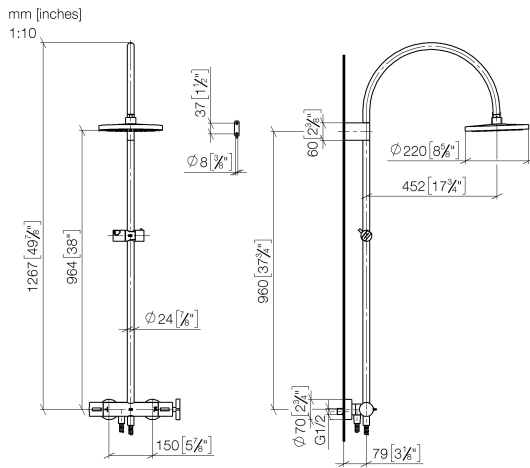

## VAIA Shower pipe with shower thermostat - Chrome

---

VAIA

ST 050 307 3809

ST 050 307 3809

mm [inches]

Flow rate chart

Certificates

DVGW\_DW-6517DN0129. WRAS\_2009011. LGA\_29981.

Spare parts list

No.	Item Number	Name	Quantity used	Delivery time
1	09 23 01 039 90	sieve	1	2

ST 050 307 3809

- shower with fixed riser projection 452mm
- overhead shower: rain flow
- rain shower Ø 220 mm
- rain shower with anti-scale system
- max. rainshower flow 7 l/min
- Function from: 6 l/min
- rotary diverter with volume control and shut-off function
- slide-on rosettes Ø 70 mm
- height of fittings up to rain shower (bottom edge) 964mm
- height of fittings up to top edge of elbow 1267mm
- gauge 150 mm - 13 mm
- metal shower hose 1750mm with integrated anti-twist protection
- 1/2" connection
- slide bar
- Pipe diameter 23.5 mm
- This product can help a building meet the requirements of Green Building Rating Systems, e.g. LEED®, BREEAM®, DGNB
- WRAS 2204013

## VAIA Shower pipe with shower thermostat - Chrome

---

VAIA

ST 050 307 3809

ST 050 307 3809

Flow rate chart

Certificates

WRAS\_2204013. Belgaqua\_24-006- LGA\_38737.  
27\_8.

ST 050 307 3809

Spare parts list

No.	Item Number	Name	Quantity used	Delivery time
1	90 12 05 092 20-00	shower	1	10
2	04 28 22 346 00-00	pipe	1	10
3	09 14 10 008 90	seal	1	2
4	90 17 11 150 00-00	holder	1	10
5	28 322 970-00	Metal shower hose 1/2" x 3/8" x 1750 mm - Chrome	1	2
6	12 570 970-00	Slide unit - Chrome	1	10
7	90 28 22 349 00-00	pipe	1	10
8	04 17 01 250 00-00	connection	1	10
9	90 17 33 015 00-00	handle	1	10
10	90 14 20 026 00 90	seal	1	2
11	90 17 33 030 00-00	handle	1	10