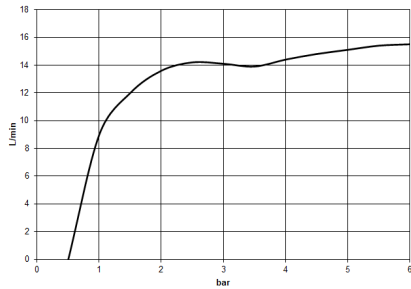

## VAIA Shower pipe with shower thermostat - Chrome

---

VAIA

ST 050 307 3809

ST 050 307 3809

mm [inches]

Flow rate chart

Certificates