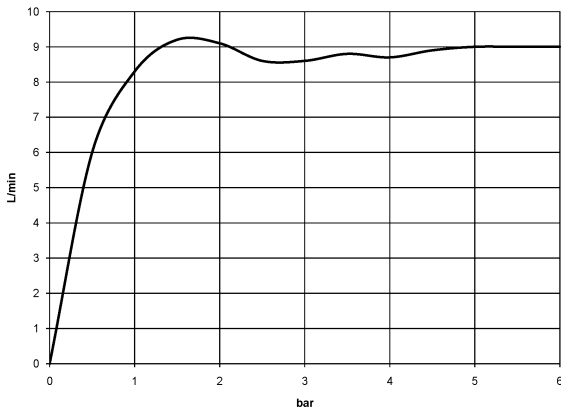

## VAIA Shower pipe with shower thermostat - Chrome

---

VAIA

ST 050 307 3809

ST 050 307 3809

Flow rate chart

Certificates

WRAS\_2204013. Belgaqua\_24-006- LGA\_38737.  
27\_8.