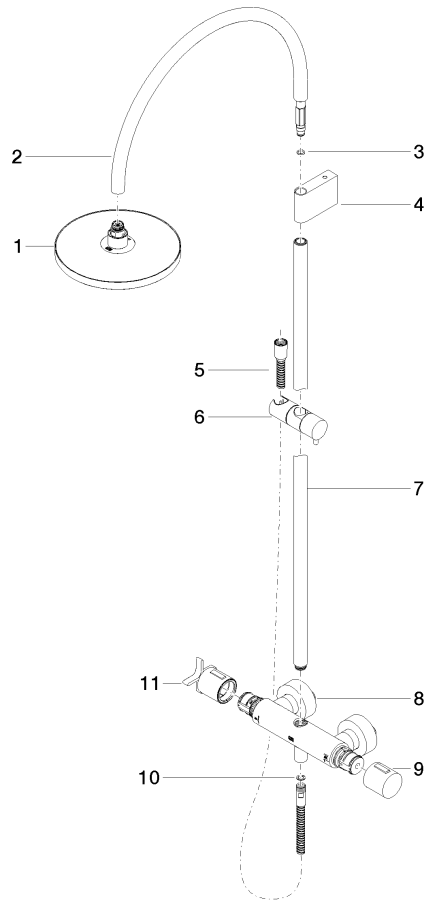

DVGW\_DW-6517DN0129. WRAS\_2009011. LGA\_29981.

Spare parts list

No.	Item Number	Name	Quantity used	Delivery time
1	09 23 01 039 90	sieve	1	2

ST 050 307 3809

- shower with fixed riser projection 452mm
- overhead shower: rain flow
- rain shower Ø 220 mm
- rain shower with anti-scale system
- max. rainshower flow 7 l/min
- Function from: 6 l/min
- rotary diverter with volume control and shut-off function
- slide-on rosettes Ø 70 mm
- height of fittings up to rain shower (bottom edge) 964mm
- height of fittings up to top edge of elbow 1267mm
- gauge 150 mm - 13 mm
- metal shower hose 1750mm with integrated anti-twist protection
- 1/2" connection
- slide bar
- Pipe diameter 23.5 mm
- This product can help a building meet the requirements of Green Building Rating Systems, e.g. LEED®, BREEAM®, DGNB
- WRAS 2204013

## VAIA Shower pipe with shower thermostat - Chrome

---

VAIA

ST 050 307 3809

ST 050 307 3809

Flow rate chart

Certificates

WRAS\_2204013. Belgaqua\_24-006- LGA\_38737.  
27\_8.

ST 050 307 3809

Spare parts list

No.	Item Number	Name	Quantity used	Delivery time
1	90 12 05 092 20-00	shower	1	10
2	04 28 22 346 00-00	pipe	1	10
3	09 14 10 008 90	seal	1	2
4	90 17 11 150 00-00	holder	1	10
5	28 322 970-00	Metal shower hose 1/2" x 3/8" x 1750 mm - Chrome	1	2
6	12 570 970-00	Slide unit - Chrome	1	10
7	90 28 22 349 00-00	pipe	1	10
8	04 17 01 250 00-00	connection	1	10
9	90 17 33 015 00-00	handle	1	10
10	90 14 20 026 00 90	seal	1	2
11	90 17 33 030 00-00	handle	1	10