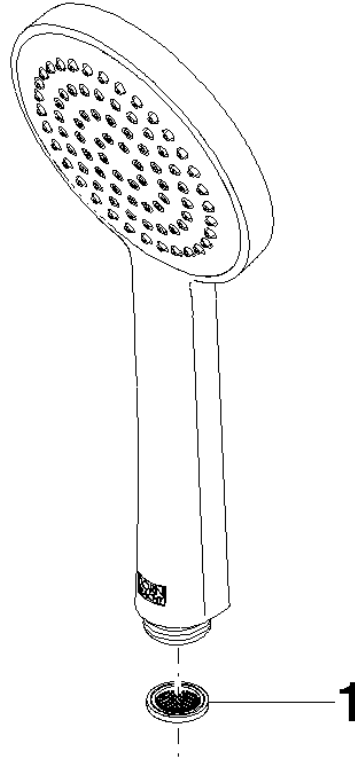

ST 050 307 3809

- shower with fixed riser projection 452mm
- Rain shower: PURE RAIN, max. flow rate 7 l/min (at 3 bar)
- Function from: 6 l/min
- rain shower Ø 220 mm
- rain shower with anti-scale system
- Hand shower: COMPACT RAIN, max. flow rate 15 l/min (at 3 bar)
- rotary diverter with volume control and shut-off function
- slide-on rosettes Ø 70 mm
- height of fittings up to rain shower (bottom edge) 964mm
- height of fittings up to top edge of elbow 1267mm
- gauge 150 mm - 13 mm
- metal shower hose 1750mm with integrated anti-twist protection
- 1/2" connection
- slide bar
- Pipe diameter 23.5 mm

## VAIA Shower pipe with shower thermostat - Chrome

---

VAIA

ST 050 307 3809

ST 050 307 3809

mm [inches]

Flow rate chart

Certificates

DVGW\_DW-6517DN0129. WRAS\_2009011. LGA\_29981.

Spare parts list

No.	Item Number	Name	Quantity used	Delivery time
1	09 23 01 039 90	sieve	1	2

ST 050 307 3809

- shower with fixed riser projection 452mm
- overhead shower: rain flow
- rain shower Ø 220 mm
- rain shower with anti-scale system
- max. rainshower flow 7 l/min
- Function from: 6 l/min
- rotary diverter with volume control and shut-off function
- slide-on rosettes Ø 70 mm
- height of fittings up to rain shower (bottom edge) 964mm
- height of fittings up to top edge of elbow 1267mm
- gauge 150 mm - 13 mm
- metal shower hose 1750mm with integrated anti-twist protection
- 1/2" connection
- slide bar
- Pipe diameter 23.5 mm
- This product can help a building meet the requirements of Green Building Rating Systems, e.g. LEED®, BREEAM®, DGNB
- WRAS 2204013