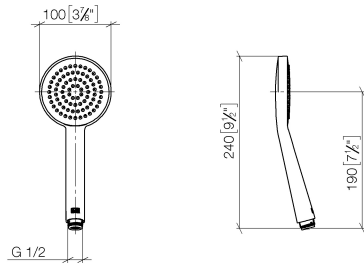

ST 050 307 3809

- shower with fixed riser projection 452mm
- Rain shower: PURE RAIN, max. flow rate 7 l/min (at 3 bar)
- Function from: 6 l/min
- rain shower Ø 220 mm
- rain shower with anti-scale system
- Hand shower: COMPACT RAIN, max. flow rate 15 l/min (at 3 bar)
- rotary diverter with volume control and shut-off function
- slide-on rosettes Ø 70 mm
- height of fittings up to rain shower (bottom edge) 964mm
- height of fittings up to top edge of elbow 1267mm
- gauge 150 mm - 13 mm
- metal shower hose 1750mm with integrated anti-twist protection
- 1/2" connection
- slide bar
- Pipe diameter 23.5 mm

## VAIA Shower pipe with shower thermostat - Chrome

---

VAIA

ST 050 307 3809

ST 050 307 3809

mm [inches]

Flow rate chart

Certificates

DVGW\_DW-6517DN0129. WRAS\_2009011. LGA\_29981.

Spare parts list

No.	Item Number	Name	Quantity used	Delivery time
1	09 23 01 039 90	sieve	1	2

ST 050 307 3809

- shower with fixed riser projection 452mm
- overhead shower: rain flow
- rain shower Ø 220 mm
- rain shower with anti-scale system
- max. rainshower flow 7 l/min
- Function from: 6 l/min
- rotary diverter with volume control and shut-off function
- slide-on rosettes Ø 70 mm
- height of fittings up to rain shower (bottom edge) 964mm
- height of fittings up to top edge of elbow 1267mm
- gauge 150 mm - 13 mm
- metal shower hose 1750mm with integrated anti-twist protection
- 1/2" connection
- slide bar
- Pipe diameter 23.5 mm
- This product can help a building meet the requirements of Green Building Rating Systems, e.g. LEED®, BREEAM®, DGNB
- WRAS 2204013