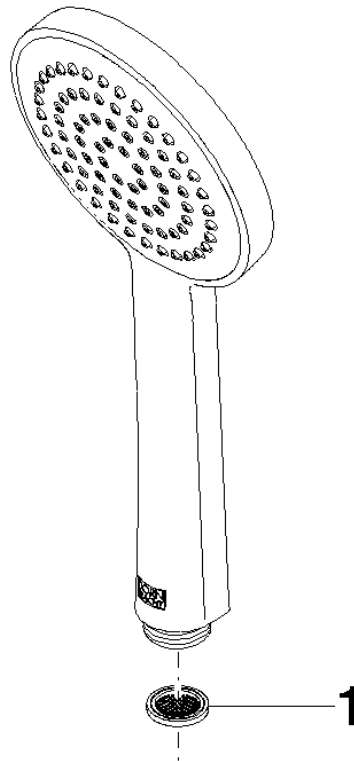

ST 050 307 3809

- shower with fixed riser projection 452mm
- Rain shower: PURE RAIN, max. flow rate 7 l/min (at 3 bar)
- Function from: 6 l/min
- rain shower Ø 220 mm
- rain shower with anti-scale system
- Hand shower: COMPACT RAIN, max. flow rate 15 l/min (at 3 bar)
- rotary diverter with volume control and shut-off function
- slide-on rosettes Ø 70 mm
- height of fittings up to rain shower (bottom edge) 964mm
- height of fittings up to top edge of elbow 1267mm
- gauge 150 mm - 13 mm
- metal shower hose 1750mm with integrated anti-twist protection
- 1/2" connection
- slide bar
- Pipe diameter 23.5 mm

### Flow rate chart

### Certificates

DVGW\_DW-  
6517DN0129.

WRAS\_2009011.

LGA\_29981.

ST 050 307 3809

Parts for other finishes can be found here: [Chrome](#)

Spare parts list

No.	Item Number	Name	Quantity used	Delivery time
1	09 23 01 039 90	sieve	1	2

ST 050 307 3809

- shower with fixed riser projection 452mm
- overhead shower: rain flow
- rain shower Ø 220 mm
- rain shower with anti-scale system
- max. rainshower flow 7 l/min
- Function from: 6 l/min
- rotary diverter with volume control and shut-off function
- slide-on rosettes Ø 70 mm
- height of fittings up to rain shower (bottom edge) 964mm
- height of fittings up to top edge of elbow 1267mm
- gauge 150 mm - 13 mm
- metal shower hose 1750mm with integrated anti-twist protection
- 1/2" connection
- slide bar
- Pipe diameter 23.5 mm
- This product can help a building meet the requirements of Green Building Rating Systems, e.g. LEED®, BREEAM®, DGNB