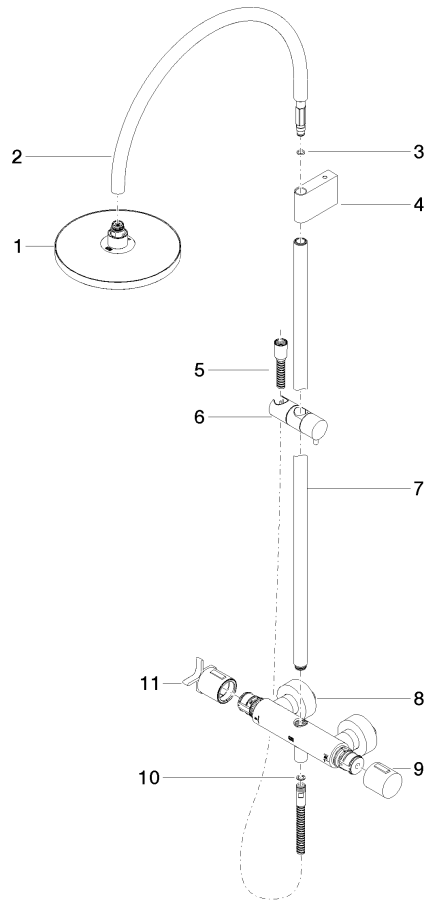

ST 050 307 3809

- shower with fixed riser projection 452mm
- Rain shower: PURE RAIN, max. flow rate 7 l/min (at 3 bar)
- Function from: 6 l/min
- rain shower Ø 220 mm
- rain shower with anti-scale system
- Hand shower: COMPACT RAIN, max. flow rate 15 l/min (at 3 bar)
- rotary diverter with volume control and shut-off function
- slide-on rosettes Ø 70 mm
- height of fittings up to rain shower (bottom edge) 964mm
- height of fittings up to top edge of elbow 1267mm
- gauge 150 mm - 13 mm
- metal shower hose 1750mm with integrated anti-twist protection
- 1/2" connection
- slide bar
- Pipe diameter 23.5 mm

ST 050 307 3809

- shower with fixed riser projection 452mm
- overhead shower: rain flow
- rain shower Ø 220 mm
- rain shower with anti-scale system
- max. rainshower flow 7 l/min
- Function from: 6 l/min
- rotary diverter with volume control and shut-off function
- slide-on rosettes Ø 70 mm
- height of fittings up to rain shower (bottom edge) 964mm
- height of fittings up to top edge of elbow 1267mm
- gauge 150 mm - 13 mm
- metal shower hose 1750mm with integrated anti-twist protection
- 1/2" connection
- slide bar
- Pipe diameter 23.5 mm
- This product can help a building meet the requirements of Green Building Rating Systems, e.g. LEED®, BREEAM®, DGNB

## VAIA Shower pipe with shower thermostat - Brushed Platinum

---

VAIA

ST 050 307 3809

ST 050 307 3809

Flow rate chart

Certificates

WRAS\_2204013. Belgaqua\_24-006- LGA\_38737.  
27\_8.

### Spare parts list

No.	Item Number	Name	Quantity used	Delivery time
1	90 12 05 092 20-06	shower	1	10
2	04 28 22 346 00-06	pipe	1	10
3	09 14 10 008 90	seal	1	2
4	90 17 11 150 00-06	holder	1	10
5	28 322 970-06	Metal shower hose 1/2" x 3/8" x 1750 mm - Brushed Platinum	1	2
6	12 570 970-06	Slide unit - Brushed Platinum	1	10
7	90 28 22 349 00-06	pipe	1	10
8	04 17 01 250 00-06	connection	1	10
9	90 17 33 015 00-06	handle	1	10
10	90 14 20 026 00 90	seal	1	2
11	90 17 33 030 00-06	handle	1	10