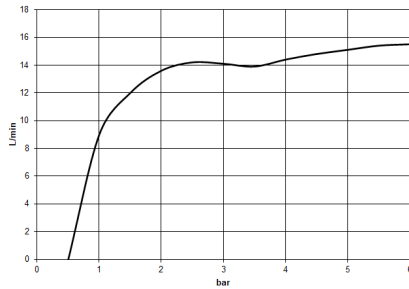

## VAIA Shower pipe with shower thermostat - Brushed Platinum

---

VAIA

ST 050 307 3809

ST 050 307 3809

mm [inches]

### Flow rate chart