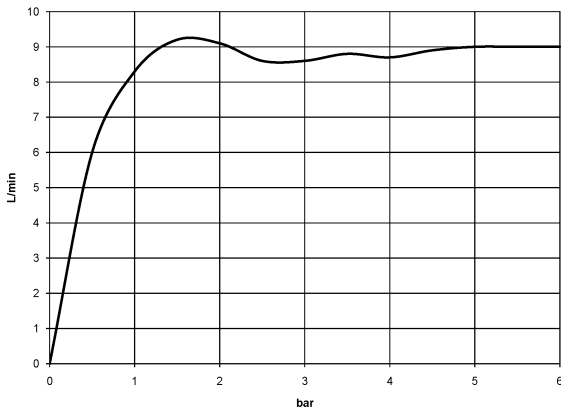

## VAIA Shower pipe with shower thermostat - Brushed Platinum

---

VAIA

ST 050 307 3809

ST 050 307 3809

Flow rate chart

Certificates

WRAS\_2204013. Belgaqua\_24-006- LGA\_38737.  
27\_8.