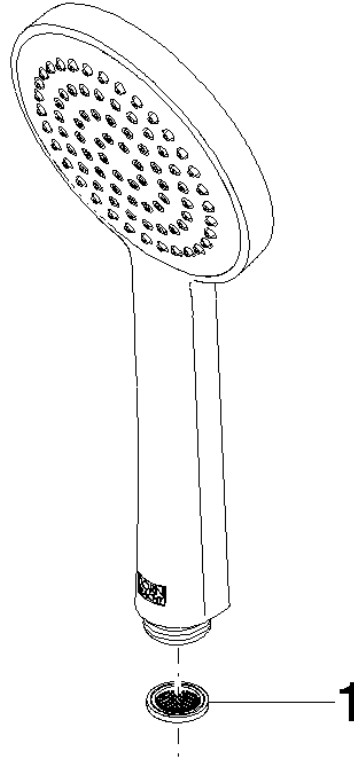

ST 050 307 3809

- shower with fixed riser projection 452mm
- Rain shower: PURE RAIN, max. flow rate 7 l/min (at 3 bar)
- Function from: 6 l/min
- rain shower Ø 220 mm
- rain shower with anti-scale system
- Hand shower: COMPACT RAIN, max. flow rate 15 l/min (at 3 bar)
- rotary diverter with volume control and shut-off function
- slide-on rosettes Ø 70 mm
- height of fittings up to rain shower (bottom edge) 964mm
- height of fittings up to top edge of elbow 1267mm
- gauge 150 mm - 13 mm
- metal shower hose 1750mm with integrated anti-twist protection
- 1/2" connection
- slide bar
- Pipe diameter 23.5 mm

VAIA Shower pipe with shower thermostat - Brushed Durabron (23kt Gold)

VAIA

ST 050 307 3809

VAIA Shower pipe with shower thermostat - Brushed Durabronz (23kt Gold)

VAIA

ST 050 307 3809

ST 050 307 3809

mm [inches]

Flow rate chart

Certificates

DVGW_DW-6517DN0129. WRAS_2009011. LGA_29981.

ST 050 307 3809

Parts for other finishes can be found here: [Chrome](#)

Spare parts list

No.	Item Number	Name	Quantity used	Delivery time
1	09 23 01 039 90	sieve	1	2

ST 050 307 3809

- shower with fixed riser projection 452mm
- overhead shower: rain flow
- rain shower Ø 220 mm
- rain shower with anti-scale system
- max. rainshower flow 7 l/min
- Function from: 6 l/min
- rotary diverter with volume control and shut-off function
- slide-on rosettes Ø 70 mm
- height of fittings up to rain shower (bottom edge) 964mm
- height of fittings up to top edge of elbow 1267mm
- gauge 150 mm - 13 mm
- metal shower hose 1750mm with integrated anti-twist protection
- 1/2" connection
- slide bar
- Pipe diameter 23.5 mm
- This product can help a building meet the requirements of Green Building Rating Systems, e.g. LEED®, BREEAM®, DGNB