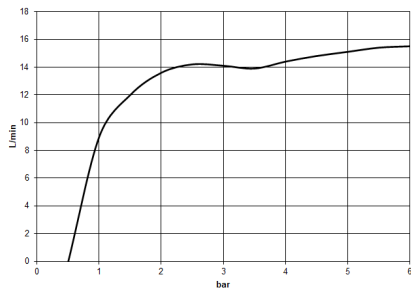

Flow rate chart

Certificates

DVGW_DW-6517DN0129.   WRAS_2009011.   LGA_29981.