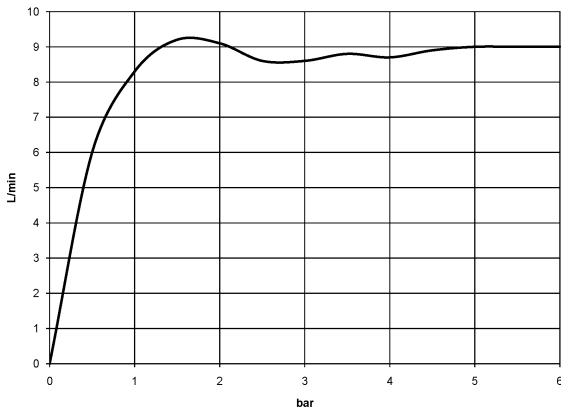

Required miscellaneous

Hand shower - Brushed Durabronz 28 016 979-28 (23kt Gold)

VAIA Shower pipe with shower thermostat - Brushed Durabronz (23kt Gold)

VAIA

ST 050 307 3809

ST 050 307 3809

Flow rate chart

Certificates