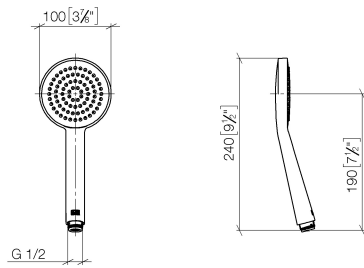

ST 050 307 3809

- shower with fixed riser projection 452mm
- Rain shower: PURE RAIN, max. flow rate 7 l/min (at 3 bar)
- Function from: 6 l/min
- rain shower Ø 220 mm
- rain shower with anti-scale system
- Hand shower: COMPACT RAIN, max. flow rate 15 l/min (at 3 bar)
- rotary diverter with volume control and shut-off function
- slide-on rosettes Ø 70 mm
- height of fittings up to rain shower (bottom edge) 964mm
- height of fittings up to top edge of elbow 1267mm
- gauge 150 mm - 13 mm
- metal shower hose 1750mm with integrated anti-twist protection
- 1/2" connection
- slide bar
- Pipe diameter 23.5 mm

VAIA Shower pipe with shower thermostat - Brushed Durabron (23kt Gold)

VAIA

ST 050 307 3809

VAIA Shower pipe with shower thermostat - Brushed Durabronz (23kt Gold)

VAIA

ST 050 307 3809

ST 050 307 3809

mm [inches]

Flow rate chart

Certificates

DVGW_DW-6517DN0129. WRAS_2009011. LGA_29981.

ST 050 307 3809

Parts for other finishes can be found here: [Chrome](#)

Spare parts list

No.	Item Number	Name	Quantity used	Delivery time
1	09 23 01 039 90	sieve	1	2

ST 050 307 3809

- shower with fixed riser projection 452mm
- overhead shower: rain flow
- rain shower Ø 220 mm
- rain shower with anti-scale system
- max. rainshower flow 7 l/min
- Function from: 6 l/min
- rotary diverter with volume control and shut-off function
- slide-on rosettes Ø 70 mm
- height of fittings up to rain shower (bottom edge) 964mm
- height of fittings up to top edge of elbow 1267mm
- gauge 150 mm - 13 mm
- metal shower hose 1750mm with integrated anti-twist protection
- 1/2" connection
- slide bar
- Pipe diameter 23.5 mm
- This product can help a building meet the requirements of Green Building Rating Systems, e.g. LEED®, BREEAM®, DGNB