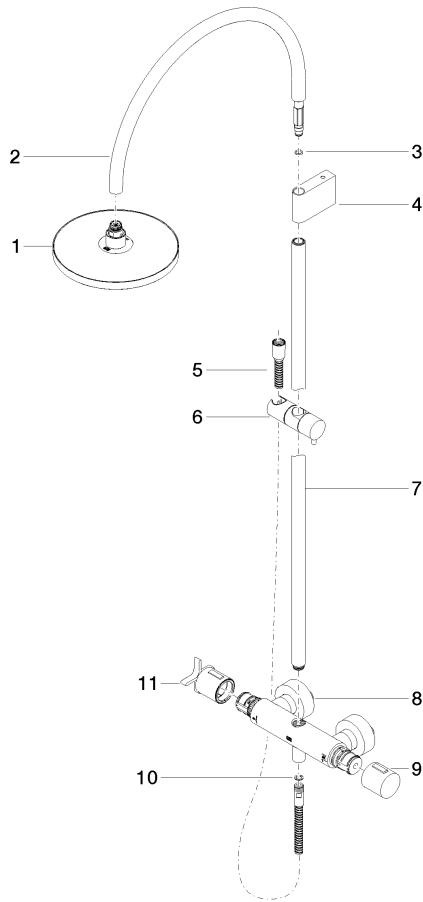

ST 050 307 3809

- shower with fixed riser projection 452mm
- Rain shower: PURE RAIN, max. flow rate 7 l/min (at 3 bar)
- Function from: 6 l/min
- rain shower Ø 220 mm
- rain shower with anti-scale system
- Hand shower: COMPACT RAIN, max. flow rate 15 l/min (at 3 bar)
- rotary diverter with volume control and shut-off function
- slide-on rosettes Ø 70 mm
- height of fittings up to rain shower (bottom edge) 964mm
- height of fittings up to top edge of elbow 1267mm
- gauge 150 mm - 13 mm
- metal shower hose 1750mm with integrated anti-twist protection
- 1/2" connection
- slide bar
- Pipe diameter 23.5 mm

ST 050 307 3809

- shower with fixed riser projection 452mm
- overhead shower: rain flow
- rain shower Ø 220 mm
- rain shower with anti-scale system
- max. rainshower flow 7 l/min
- Function from: 6 l/min
- rotary diverter with volume control and shut-off function
- slide-on rosettes Ø 70 mm
- height of fittings up to rain shower (bottom edge) 964mm
- height of fittings up to top edge of elbow 1267mm
- gauge 150 mm - 13 mm
- metal shower hose 1750mm with integrated anti-twist protection
- 1/2" connection
- slide bar
- Pipe diameter 23.5 mm
- This product can help a building meet the requirements of Green Building Rating Systems, e.g. LEED®, BREEAM®, DGNB

WRAS_2204013. Belgaqua_24-006- LGA_38737.
27_8.

ST 050 307 3809

Parts for other finishes can be found here: [Chrome](#)

Spare parts list

No.	Item Number	Name	Quantity used	Delivery time
1	90 12 05 092 20-28	shower	1	20
2	04 28 22 346 00-28	pipe	1	20
3	09 14 10 008 90	seal	1	2
4	90 17 11 150 00-28	holder	1	20
5	28 322 970-28	Metal shower hose 1/2" x 3/8" x 1750 mm - Brushed Durabross (23kt Gold)	1	20
6	12 570 970-28	Slide unit - Brushed Durabross (23kt Gold)	1	20
7	90 28 22 349 00-28	pipe	1	20
8	04 17 01 250 00-28	connection	1	20
9	90 17 33 015 00-28	handle	1	20
10	90 14 20 026 00 90	seal	1	2
11	90 17 33 030 00-28	handle	1	20