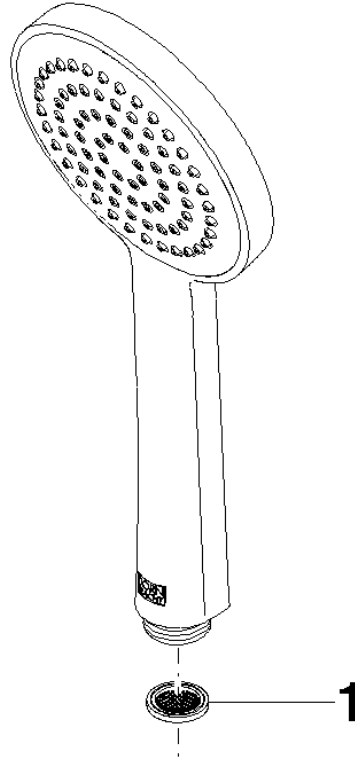

ST 050 307 3809

- shower with fixed riser projection 452mm
- Rain shower: PURE RAIN, max. flow rate 7 l/min (at 3 bar)
- Function from: 6 l/min
- rain shower Ø 220 mm
- rain shower with anti-scale system
- Hand shower: COMPACT RAIN, max. flow rate 15 l/min (at 3 bar)
- rotary diverter with volume control and shut-off function
- slide-on rosettes Ø 70 mm
- height of fittings up to rain shower (bottom edge) 964mm
- height of fittings up to top edge of elbow 1267mm
- gauge 150 mm - 13 mm
- metal shower hose 1750mm with integrated anti-twist protection
- 1/2" connection
- slide bar
- Pipe diameter 23.5 mm

## VAIA Shower pipe with shower thermostat - Brushed Bronze

---

VAIA

ST 050 307 3809

ST 050 307 3809

mm [inches]

### Flow rate chart

### Spare parts list

No.	Item Number	Name	Quantity used	Delivery time
1	09 23 01 039 90	sieve	1	2

ST 050 307 3809

- shower with fixed riser projection 452mm
- overhead shower: rain flow
- rain shower Ø 220 mm
- rain shower with anti-scale system
- max. rainshower flow 7 l/min
- Function from: 6 l/min
- rotary diverter with volume control and shut-off function
- slide-on rosettes Ø 70 mm
- height of fittings up to rain shower (bottom edge) 964mm
- height of fittings up to top edge of elbow 1267mm
- gauge 150 mm - 13 mm
- metal shower hose 1750mm with integrated anti-twist protection
- 1/2" connection
- slide bar
- Pipe diameter 23.5 mm
- This product can help a building meet the requirements of Green Building Rating Systems, e.g. LEED®, BREEAM®, DGNB