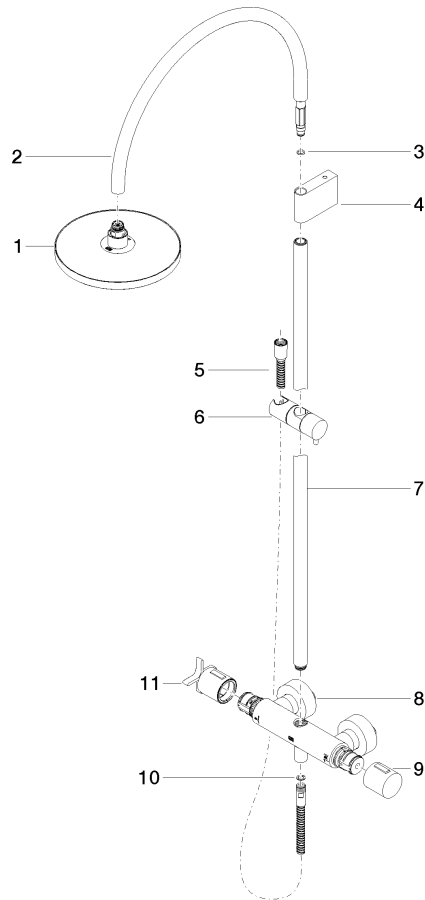

### Spare parts list

No.	Item Number	Name	Quantity used	Delivery time
1	09 23 01 039 90	sieve	1	2

ST 050 307 3809

- shower with fixed riser projection 452mm
- overhead shower: rain flow
- rain shower Ø 220 mm
- rain shower with anti-scale system
- max. rainshower flow 7 l/min
- Function from: 6 l/min
- rotary diverter with volume control and shut-off function
- slide-on rosettes Ø 70 mm
- height of fittings up to rain shower (bottom edge) 964mm
- height of fittings up to top edge of elbow 1267mm
- gauge 150 mm - 13 mm
- metal shower hose 1750mm with integrated anti-twist protection
- 1/2" connection
- slide bar
- Pipe diameter 23.5 mm
- This product can help a building meet the requirements of Green Building Rating Systems, e.g. LEED®, BREEAM®, DGNB

## VAIA Shower pipe with shower thermostat - Brushed Bronze

---

VAIA

ST 050 307 3809

ST 050 307 3809

Flow rate chart

Certificates

WRAS\_2204013. Belgaqua\_24-006- LGA\_38737.  
27\_8.

### Spare parts list

No.	Item Number	Name	Quantity used	Delivery time
1	90 12 05 092 20-42	shower	1	30
2	04 28 22 346 00-42	pipe	1	60
3	09 14 10 008 90	seal	1	2
4	90 17 11 150 00-42	holder	1	30
5	28 322 970-42	Metal shower hose 1/2" x 3/8" x 1750 mm - Brushed Bronze	1	30
6	12 570 970-42	Slide unit - Brushed Bronze	1	30
7	90 28 22 349 00-42	pipe	1	30
8	04 17 01 250 00-42	connection	1	60
9	90 17 33 015 00-42	handle	1	30
10	90 14 20 026 00 90	seal	1	2
11	90 17 33 030 00-42	handle	1	30