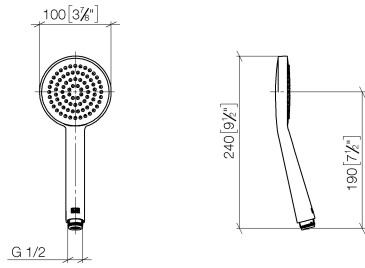

ST 050 307 3809

- shower with fixed riser projection 452mm
- Rain shower: PURE RAIN, max. flow rate 7 l/min (at 3 bar)
- Function from: 6 l/min
- rain shower Ø 220 mm
- rain shower with anti-scale system
- Hand shower: COMPACT RAIN, max. flow rate 15 l/min (at 3 bar)
- rotary diverter with volume control and shut-off function
- slide-on rosettes Ø 70 mm
- height of fittings up to rain shower (bottom edge) 964mm
- height of fittings up to top edge of elbow 1267mm
- gauge 150 mm - 13 mm
- metal shower hose 1750mm with integrated anti-twist protection
- 1/2" connection
- slide bar
- Pipe diameter 23.5 mm

## VAIA Shower pipe with shower thermostat - Brushed Bronze

---

VAIA

ST 050 307 3809

ST 050 307 3809

mm [inches]

### Spare parts list

No.	Item Number	Name	Quantity used	Delivery time
1	09 23 01 039 90	sieve	1	2

ST 050 307 3809

- shower with fixed riser projection 452mm
- overhead shower: rain flow
- rain shower Ø 220 mm
- rain shower with anti-scale system
- max. rainshower flow 7 l/min
- Function from: 6 l/min
- rotary diverter with volume control and shut-off function
- slide-on rosettes Ø 70 mm
- height of fittings up to rain shower (bottom edge) 964mm
- height of fittings up to top edge of elbow 1267mm
- gauge 150 mm - 13 mm
- metal shower hose 1750mm with integrated anti-twist protection
- 1/2" connection
- slide bar
- Pipe diameter 23.5 mm
- This product can help a building meet the requirements of Green Building Rating Systems, e.g. LEED®, BREEAM®, DGNB