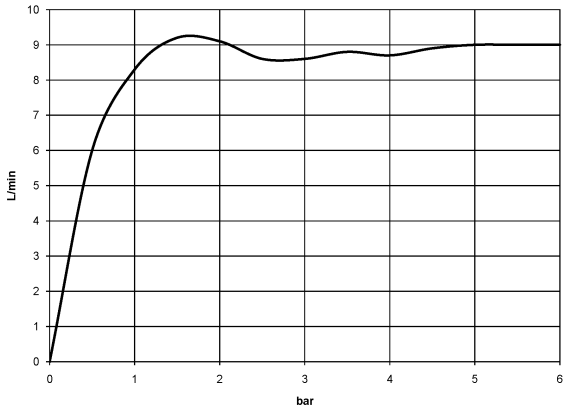

## VAIA Shower pipe with shower thermostat - Brushed Bronze

---

VAIA

ST 050 307 3809

ST 050 307 3809

Flow rate chart

Certificates

WRAS\_2204013. Belgaqua\_24-006- LGA\_38737.  
27\_8.