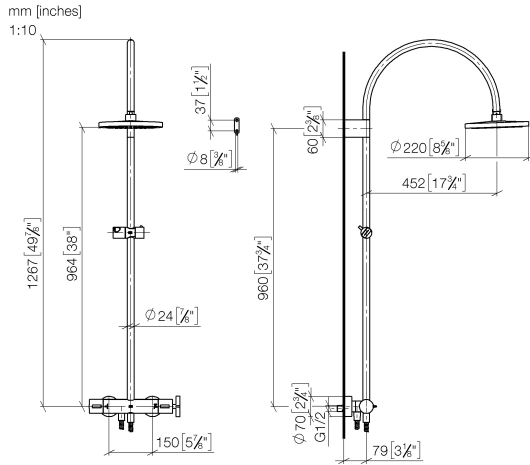

### Spare parts list

No.	Item Number	Name	Quantity used	Delivery time
1	09 23 01 039 90	sieve	1	2

ST 050 307 3809

- shower with fixed riser projection 452mm
- overhead shower: rain flow
- rain shower Ø 220 mm
- rain shower with anti-scale system
- max. rainshower flow 7 l/min
- Function from: 6 l/min
- rotary diverter with volume control and shut-off function
- slide-on rosettes Ø 70 mm
- height of fittings up to rain shower (bottom edge) 964mm
- height of fittings up to top edge of elbow 1267mm
- gauge 150 mm - 13 mm
- metal shower hose 1750mm with integrated anti-twist protection
- 1/2" connection
- slide bar
- Pipe diameter 23.5 mm
- This product can help a building meet the requirements of Green Building Rating Systems, e.g. LEED®, BREEAM®, DGNB

## VAIA Shower pipe with shower thermostat - Brushed Bronze

---

VAIA

ST 050 307 3809

ST 050 307 3809

Flow rate chart

Certificates

WRAS\_2204013. Belgaqua\_24-006- LGA\_38737.  
27\_8.

### Spare parts list

No.	Item Number	Name	Quantity used	Delivery time
1	90 12 05 092 20-42	shower	1	30
2	04 28 22 346 00-42	pipe	1	60
3	09 14 10 008 90	seal	1	2
4	90 17 11 150 00-42	holder	1	30
5	28 322 970-42	Metal shower hose 1/2" x 3/8" x 1750 mm - Brushed Bronze	1	30
6	12 570 970-42	Slide unit - Brushed Bronze	1	30
7	90 28 22 349 00-42	pipe	1	30
8	04 17 01 250 00-42	connection	1	60
9	90 17 33 015 00-42	handle	1	30
10	90 14 20 026 00 90	seal	1	2
11	90 17 33 030 00-42	handle	1	30