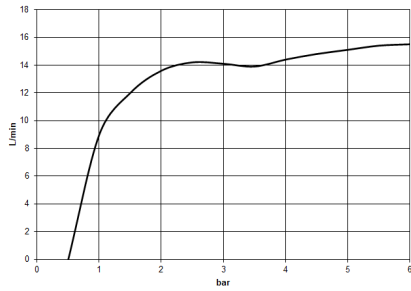

## VAIA Shower pipe with shower thermostat - Brushed Bronze

---

VAIA

ST 050 307 3809

ST 050 307 3809

mm [inches]

### Flow rate chart