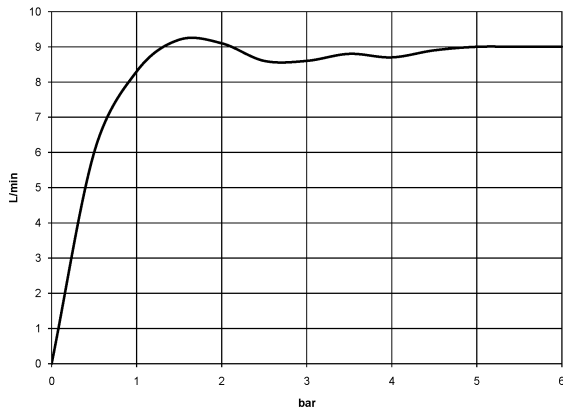

## VAIA Shower pipe with shower thermostat - Brushed Dark Platinum

---

VAIA

ST 050 307 3809

ST 050 307 3809

Flow rate chart

Certificates

WRAS\_2204013. Belgaqua\_24-006- LGA\_38737.  
27\_8.