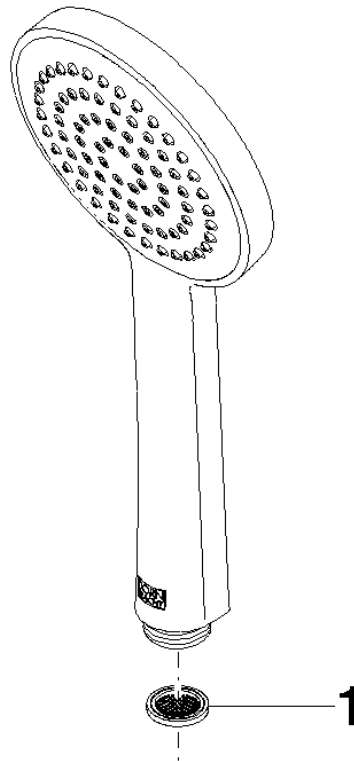

ST 050 307 3809

- shower with fixed riser projection 452mm
- Rain shower: PURE RAIN, max. flow rate 7 l/min (at 3 bar)
- Function from: 6 l/min
- rain shower Ø 220 mm
- rain shower with anti-scale system
- Hand shower: COMPACT RAIN, max. flow rate 15 l/min (at 3 bar)
- rotary diverter with volume control and shut-off function
- slide-on rosettes Ø 70 mm
- height of fittings up to rain shower (bottom edge) 964mm
- height of fittings up to top edge of elbow 1267mm
- gauge 150 mm - 13 mm
- metal shower hose 1750mm with integrated anti-twist protection
- 1/2" connection
- slide bar
- Pipe diameter 23.5 mm

## VAIA Shower pipe with shower thermostat - Brushed Dark Platinum

---

VAIA

ST 050 307 3809

ST 050 307 3809

mm [inches]

**Flow rate chart**

**Certificates**

DVGW\_DW-6517DN0129.      WRAS\_2009011.      LGA\_29981.

ST 050 307 3809

Parts for other finishes can be found here: [Chrome](#)

Spare parts list

No.	Item Number	Name	Quantity used	Delivery time
1	09 23 01 039 90	sieve	1	2

ST 050 307 3809

- shower with fixed riser projection 452mm
- overhead shower: rain flow
- rain shower Ø 220 mm
- rain shower with anti-scale system
- max. rainshower flow 7 l/min
- Function from: 6 l/min
- rotary diverter with volume control and shut-off function
- slide-on rosettes Ø 70 mm
- height of fittings up to rain shower (bottom edge) 964mm
- height of fittings up to top edge of elbow 1267mm
- gauge 150 mm - 13 mm
- metal shower hose 1750mm with integrated anti-twist protection
- 1/2" connection
- slide bar
- Pipe diameter 23.5 mm
- This product can help a building meet the requirements of Green Building Rating Systems, e.g. LEED®, BREEAM®, DGNB