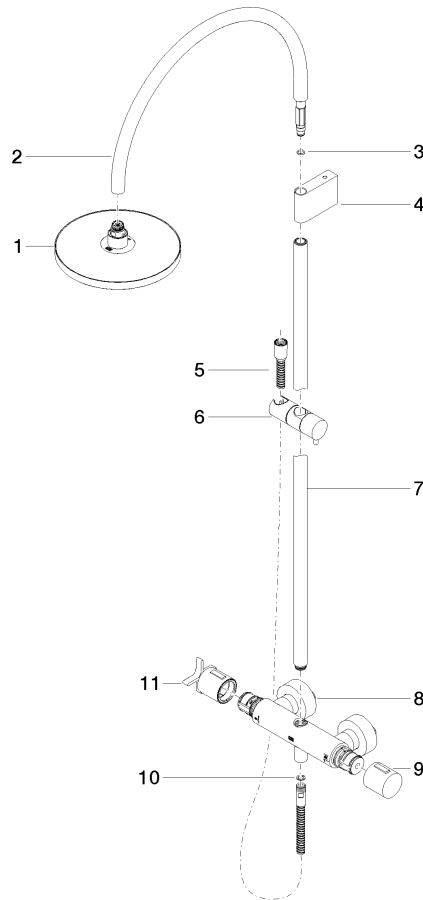

ST 050 307 3809

- shower with fixed riser projection 452mm
- Rain shower: PURE RAIN, max. flow rate 7 l/min (at 3 bar)
- Function from: 6 l/min
- rain shower Ø 220 mm
- rain shower with anti-scale system
- Hand shower: COMPACT RAIN, max. flow rate 15 l/min (at 3 bar)
- rotary diverter with volume control and shut-off function
- slide-on rosettes Ø 70 mm
- height of fittings up to rain shower (bottom edge) 964mm
- height of fittings up to top edge of elbow 1267mm
- gauge 150 mm - 13 mm
- metal shower hose 1750mm with integrated anti-twist protection
- 1/2" connection
- slide bar
- Pipe diameter 23.5 mm

ST 050 307 3809

- shower with fixed riser projection 452mm
- overhead shower: rain flow
- rain shower Ø 220 mm
- rain shower with anti-scale system
- max. rainshower flow 7 l/min
- Function from: 6 l/min
- rotary diverter with volume control and shut-off function
- slide-on rosettes Ø 70 mm
- height of fittings up to rain shower (bottom edge) 964mm
- height of fittings up to top edge of elbow 1267mm
- gauge 150 mm - 13 mm
- metal shower hose 1750mm with integrated anti-twist protection
- 1/2" connection
- slide bar
- Pipe diameter 23.5 mm
- This product can help a building meet the requirements of Green Building Rating Systems, e.g. LEED®, BREEAM®, DGNB

## VAIA Shower pipe with shower thermostat - Brushed Dark Platinum

---

VAIA

ST 050 307 3809

ST 050 307 3809

Flow rate chart

Certificates

WRAS\_2204013. Belgaqua\_24-006- LGA\_38737.  
27\_8.

### Spare parts list

No.	Item Number	Name	Quantity used	Delivery time
1	90 12 05 092 20-99	shower	1	30
2	04 28 22 346 00-99	pipe	1	30
3	09 14 10 008 90	seal	1	2
4	90 17 11 150 00-99	holder	1	30
5	28 322 970-99	Metal shower hose 1/2" x 3/8" x 1750 mm - Brushed Dark Platinum	1	2
6	12 570 970-99	Slide unit - Brushed Dark Platinum	1	30
7	90 28 22 349 00-99	pipe	1	30
8	04 17 01 250 00-99	connection	1	30
9	90 17 33 015 00-99	handle	1	30
10	90 14 20 026 00 90	seal	1	2
11	90 17 33 030 00-99	handle	1	30