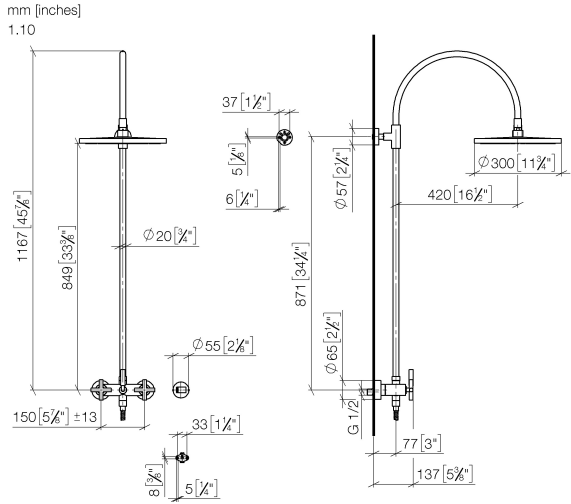

No.	Item Number	Name	Quantity used	Delivery time
1	09 23 01 039 90	sieve	1	2

ST 050 308 4892

- shower with fixed riser projection 420mm
- overhead shower: rain flow
- rain shower Ø 300 mm
- rain shower with anti-scale system
- max. rainshower flow 14 l/min
- Function from: 10 l/min
- rotary diverter for fixed-riser shower/hand shower
- height of fittings up to rain shower (bottom edge) 850mm
- height of fittings up to top edge of elbow 1167mm
- rosette for shower holder Ø 55mm
- rosette for wall mounting Ø 57mm
- rosette for shower mixer Ø 65mm
- gauge 150 mm - 13 mm
- 1500 mm metal shower hose
- 1/2" connection
- Pipe diameter 20 mm
- quick clearing

TARA Showerpipe with shower mixer 300 mm - Brushed Platinum

TARA

ST 050 308 4892

ST 050 308 4892

Flow rate chart

Certificates

Belgaqua_24-004- LGA_38664.
27_8.

ST 050 308 4892

Parts for other finishes can be found here: [Chrome](#)

Spare parts list

No.	Item Number	Name	Quantity used	Delivery time
1	04 12 05 091 00-06	shower	1	10
2	09 23 01 039 90	sieve	1	2
3	09 24 03 177 20-06	adaptor	1	10
4	04 28 22 097 20-06	spout	1	10
5	90 14 10 011 00 90	seal	1	2
6	90 17 11 037 00-06	holder	1	10
7	90 28 22 096 00-06	pipe	1	10
8	04 17 10 020 01-06	fitting	1	10
9	90 14 20 026 00 90	seal	1	2
10	28 050 892-06	TARA Wall bracket - Brushed Platinum	1	10
11	28 304 970-06	Metal shower hose 1/2" x 3/8" x 1500 mm - Brushed Platinum	1	2