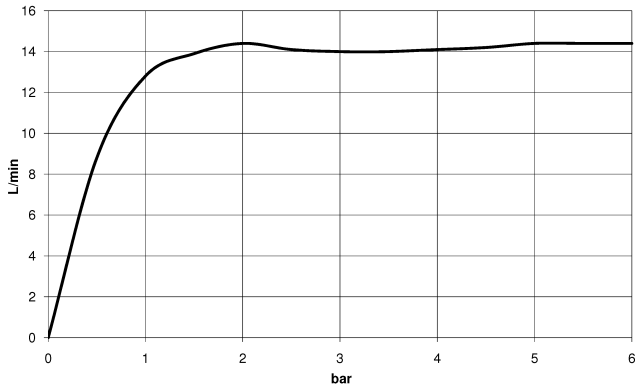

TARA Showerpipe with shower mixer 300 mm - Brushed Platinum

TARA

ST 050 308 4892

ST 050 308 4892

Flow rate chart

Certificates

Belgaqua_24-004- LGA_38664.
27_8.

ST 050 308 4892