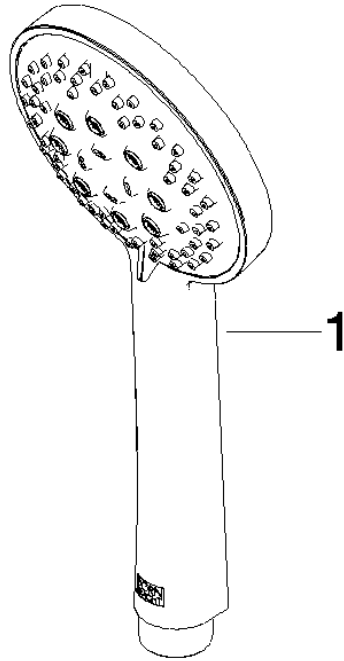

ST 050 308 4892

- shower with fixed riser projection 420mm
- Rain shower: PURE RAIN, max. flow rate 14 l/min (at 3 bar)
- Function from: 10 l/min
- rain shower Ø 300 mm
- rain shower with anti-scale system
- Hand shower: COMPACT RAIN, max. flow rate 15 l/min (at 3 bar)
- spray head Ø 100mm
- rotary diverter for fixed-riser shower/hand shower
- height of fittings up to rain shower (bottom edge) 850mm
- height of fittings up to top edge of elbow 1167mm
- rosette for shower holder Ø 55mm
- rosette for wall mounting Ø 57mm
- rosette for shower mixer Ø 65mm
- gauge 150 mm - 13 mm
- 1500 mm metal shower hose
- 1/2" connection
- Pipe diameter 20 mm

TARA Showerpipe with shower mixer 300 mm - Brushed Platinum

TARA

ST 050 308 4892

TARA Showerpipe with shower mixer 300 mm - Brushed Platinum

TARA

ST 050 308 4892

ST 050 308 4892

mm [inches]

Flow rate chart

Certificates

LGA_29984.

DVGW_DW-
6517DN0129.

WRAS_2210003.

ST 050 308 4892

Parts for other
finishes can be found
here: [Chrome](#)

Spare parts list

No.	Item Number	Name	Quantity used	Delivery time
1	09 23 01 039 90	sieve	1	2

ST 050 308 4892

- shower with fixed riser projection 420mm
- overhead shower: rain flow
- rain shower Ø 300 mm
- rain shower with anti-scale system
- max. rainshower flow 14 l/min
- Function from: 10 l/min
- rotary diverter for fixed-riser shower/hand shower
- height of fittings up to rain shower (bottom edge) 850mm
- height of fittings up to top edge of elbow 1167mm
- rosette for shower holder Ø 55mm
- rosette for wall mounting Ø 57mm
- rosette for shower mixer Ø 65mm
- gauge 150 mm - 13 mm
- 1500 mm metal shower hose
- 1/2" connection
- Pipe diameter 20 mm
- quick clearing