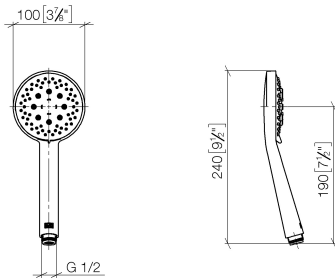

ST 050 308 4892

- shower with fixed riser projection 420mm
- Rain shower: PURE RAIN, max. flow rate 14 l/min (at 3 bar)
- Function from: 10 l/min
- rain shower Ø 300 mm
- rain shower with anti-scale system
- Hand shower: COMPACT RAIN, max. flow rate 15 l/min (at 3 bar)
- spray head Ø 100mm
- rotary diverter for fixed-riser shower/hand shower
- height of fittings up to rain shower (bottom edge) 850mm
- height of fittings up to top edge of elbow 1167mm
- rosette for shower holder Ø 55mm
- rosette for wall mounting Ø 57mm
- rosette for shower mixer Ø 65mm
- gauge 150 mm - 13 mm
- 1500 mm metal shower hose
- 1/2" connection
- Pipe diameter 20 mm

- Three or five settings: COMPACT RAIN, COMPACT SOFT FLOW, COMPACT AQUAPRESSURE FLOW, max. flow rate 15 l/min (at 3 bar)
- with anti-scale system
- spray head Ø 100mm
- 1/2" connection
- WRAS 1704043
- Function from: 7 l/min

TARA Showerpipe with shower mixer 300 mm - Brushed Platinum

TARA

ST 050 308 4892

TARA Showerpipe with shower mixer 300 mm - Brushed Platinum

TARA

ST 050 308 4892

ST 050 308 4892

mm [inches]

No.	Item Number	Name	Quantity used	Delivery time
1	09 23 01 039 90	sieve	1	2

ST 050 308 4892

- shower with fixed riser projection 420mm
- overhead shower: rain flow
- rain shower Ø 300 mm
- rain shower with anti-scale system
- max. rainshower flow 14 l/min
- Function from: 10 l/min
- rotary diverter for fixed-riser shower/hand shower
- height of fittings up to rain shower (bottom edge) 850mm
- height of fittings up to top edge of elbow 1167mm
- rosette for shower holder Ø 55mm
- rosette for wall mounting Ø 57mm
- rosette for shower mixer Ø 65mm
- gauge 150 mm - 13 mm
- 1500 mm metal shower hose
- 1/2" connection
- Pipe diameter 20 mm
- quick clearing