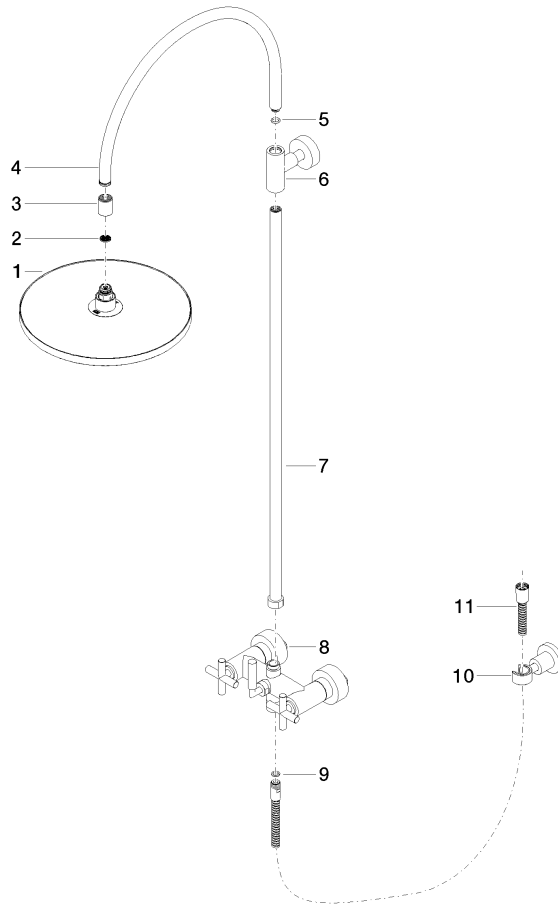

No.	Item Number	Name	Quantity used	Delivery time
1	09 23 01 039 90	sieve	1	2

ST 050 308 4892

- shower with fixed riser projection 420mm
- overhead shower: rain flow
- rain shower Ø 300 mm
- rain shower with anti-scale system
- max. rainshower flow 14 l/min
- Function from: 10 l/min
- rotary diverter for fixed-riser shower/hand shower
- height of fittings up to rain shower (bottom edge) 850mm
- height of fittings up to top edge of elbow 1167mm
- rosette for shower holder Ø 55mm
- rosette for wall mounting Ø 57mm
- rosette for shower mixer Ø 65mm
- gauge 150 mm - 13 mm
- 1500 mm metal shower hose
- 1/2" connection
- Pipe diameter 20 mm
- quick clearing

TARA Showerpipe with shower mixer 300 mm - Brushed Platinum

TARA

ST 050 308 4892

ST 050 308 4892

Flow rate chart

Certificates

Belgaqua_24-004- LGA_38664.
27_8.

ST 050 308 4892

Parts for other finishes can be found here: [Chrome](#)

Spare parts list

No.	Item Number	Name	Quantity used	Delivery time
1	04 12 05 091 00-06	shower	1	10
2	09 23 01 039 90	sieve	1	2
3	09 24 03 177 20-06	adaptor	1	10
4	04 28 22 097 20-06	spout	1	10
5	90 14 10 011 00 90	seal	1	2
6	90 17 11 037 00-06	holder	1	10
7	90 28 22 096 00-06	pipe	1	10
8	04 17 10 020 01-06	fitting	1	10
9	90 14 20 026 00 90	seal	1	2
10	28 050 892-06	TARA Wall bracket - Brushed Platinum	1	10
11	28 304 970-06	Metal shower hose 1/2" x 3/8" x 1500 mm - Brushed Platinum	1	2