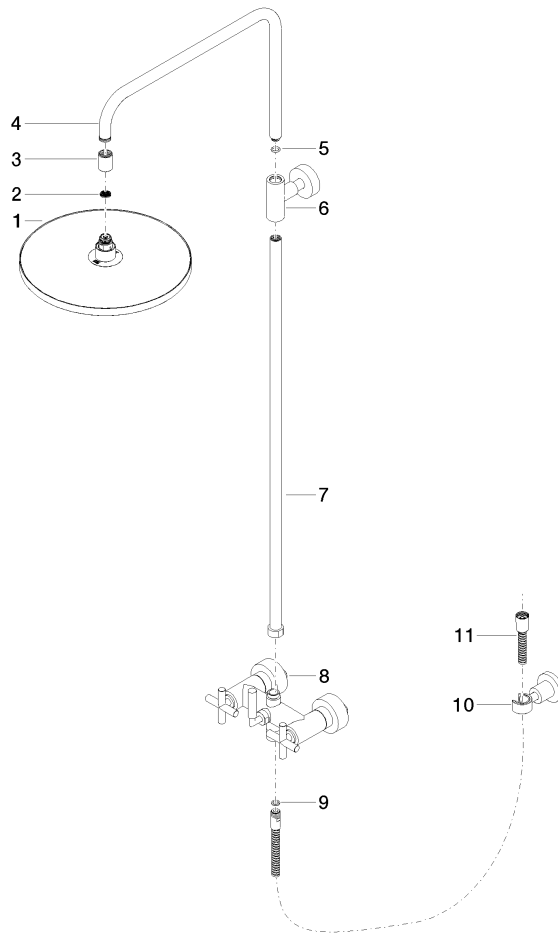

ST 050 308 5892

- 420mm projection
- Rain shower: PURE RAIN, max. flow rate 14 l/min (at 3 bar)
- Function from: 10 l/min
- rain shower Ø 300 mm
- rain shower with anti-scale system
- Hand shower: COMPACT RAIN, max. flow rate 15 l/min (at 3 bar)
- spray head Ø 100mm
- rotary diverter for fixed-riser shower/hand shower
- height of fittings up to rain shower (bottom edge) 1007mm
- height of fittings up to top edge of elbow 1167mm
- rosette for shower holder Ø 55mm
- rosette for wall mounting Ø 57mm
- rosette for shower mixer Ø 65mm
- gauge 150 mm - 13 mm
- 1500 mm metal shower hose
- 1/2" connection
- Pipe diameter 20 mm

No.	Item Number	Name	Quantity used	Delivery time
1	09 23 01 039 90	sieve	1	2

ST 050 308 5892

- shower with fixed riser projection 420mm
- overhead shower: rain flow
- rain shower Ø 300 mm
- rain shower with anti-scale system
- max. rainshower flow 14 l/min
- Function from: 10 l/min
- rotary diverter for fixed-riser shower/hand shower
- height of fittings up to rain shower (bottom edge) 1007mm
- height of fittings up to top edge of elbow 1167mm
- rosette for shower holder Ø 55mm
- rosette for wall mounting Ø 57mm
- rosette for shower mixer Ø 65mm
- gauge 150 mm - 13 mm
- 1500 mm metal shower hose
- 1/2" connection
- Pipe diameter 20 mm
- quick clearing

TARA Showerpipe 300 mm - Dark Chrome

TARA

ST 050 308 5892

ST 050 308 5892

Parts for other finishes can be found here: [Chrome](#)

Spare parts list

No.	Item Number	Name	Quantity used	Delivery time
1	04 12 05 091 00-19	shower	1	20
2	09 23 01 039 90	sieve	1	2
3	09 24 03 177 20-19	adaptor	1	20
4	04 28 22 101 20-19	spout	1	20
5	90 14 10 011 00 90	seal	1	2
6	90 17 11 037 00-19	holder	1	20
7	90 28 22 096 00-19	pipe	1	20
8	04 17 10 020 01-19	fitting	1	20
9	90 14 20 026 00 90	seal	1	2
10	28 050 892-19	TARA Wall bracket - Dark Chrome	1	20
11	28 304 970-19	Metal shower hose 1/2" x 3/8" x 1500 mm - Dark Chrome	1	20