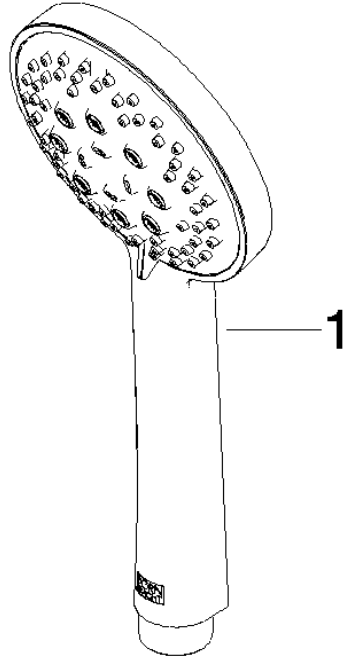

ST 050 308 5892

- 420mm projection
- Rain shower: PURE RAIN, max. flow rate 14 l/min (at 3 bar)
- Function from: 10 l/min
- rain shower Ø 300 mm
- rain shower with anti-scale system
- Hand shower: COMPACT RAIN, max. flow rate 15 l/min (at 3 bar)
- spray head Ø 100mm
- rotary diverter for fixed-riser shower/hand shower
- height of fittings up to rain shower (bottom edge) 1007mm
- height of fittings up to top edge of elbow 1167mm
- rosette for shower holder Ø 55mm
- rosette for wall mounting Ø 57mm
- rosette for shower mixer Ø 65mm
- gauge 150 mm - 13 mm
- 1500 mm metal shower hose
- 1/2" connection
- Pipe diameter 20 mm

TARA Showerpipe 300 mm - Dark Chrome

TARA

ST 050 308 5892

TARA Showerpipe 300 mm - Dark Chrome

TARA

ST 050 308 5892

ST 050 308 5892

mm [inches]

Flow rate chart

Certificates

LGA_29984.

DVGW_DW-
6517DN0129.

WRAS_2210003.

ST 050 308 5892

Parts for other
finishes can be found
here: [Chrome](#)

Spare parts list

No.	Item Number	Name	Quantity used	Delivery time
1	09 23 01 039 90	sieve	1	2

ST 050 308 5892

- shower with fixed riser projection 420mm
- overhead shower: rain flow
- rain shower Ø 300 mm
- rain shower with anti-scale system
- max. rainshower flow 14 l/min
- Function from: 10 l/min
- rotary diverter for fixed-riser shower/hand shower
- height of fittings up to rain shower (bottom edge) 1007mm
- height of fittings up to top edge of elbow 1167mm
- rosette for shower holder Ø 55mm
- rosette for wall mounting Ø 57mm
- rosette for shower mixer Ø 65mm
- gauge 150 mm - 13 mm
- 1500 mm metal shower hose
- 1/2" connection
- Pipe diameter 20 mm
- quick clearing