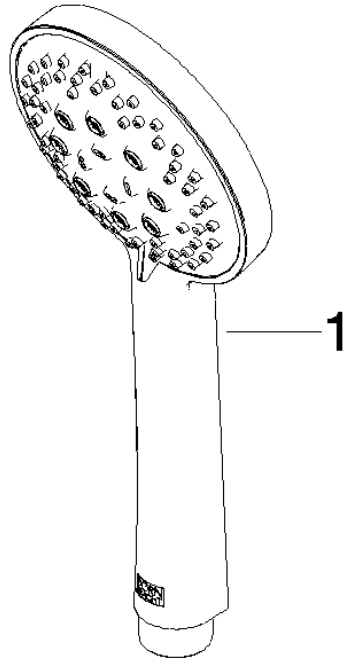

ST 050 308 5892

- 420mm projection
- Rain shower: PURE RAIN, max. flow rate 14 l/min (at 3 bar)
- Function from: 10 l/min
- rain shower Ø 300 mm
- rain shower with anti-scale system
- Hand shower: COMPACT RAIN, max. flow rate 15 l/min (at 3 bar)
- spray head Ø 100mm
- rotary diverter for fixed-riser shower/hand shower
- height of fittings up to rain shower (bottom edge) 1007mm
- height of fittings up to top edge of elbow 1167mm
- rosette for shower holder Ø 55mm
- rosette for wall mounting Ø 57mm
- rosette for shower mixer Ø 65mm
- gauge 150 mm - 13 mm
- 1500 mm metal shower hose
- 1/2" connection
- Pipe diameter 20 mm

### Flow rate chart

### Certificates

LGA\_29984.

DVGW\_DW-  
6517DN0129.

WRAS\_2210003.

ST 050 308 5892

Parts for other finishes can be found here: [Chrome](#)

Spare parts list

No.	Item Number	Name	Quantity used	Delivery time
1	09 23 01 039 90	sieve	1	2

ST 050 308 5892

- shower with fixed riser projection 420mm
- overhead shower: rain flow
- rain shower Ø 300 mm
- rain shower with anti-scale system
- max. rainshower flow 14 l/min
- Function from: 10 l/min
- rotary diverter for fixed-riser shower/hand shower
- height of fittings up to rain shower (bottom edge) 1007mm
- height of fittings up to top edge of elbow 1167mm
- rosette for shower holder Ø 55mm
- rosette for wall mounting Ø 57mm
- rosette for shower mixer Ø 65mm
- gauge 150 mm - 13 mm
- 1500 mm metal shower hose
- 1/2" connection
- Pipe diameter 20 mm
- quick clearing