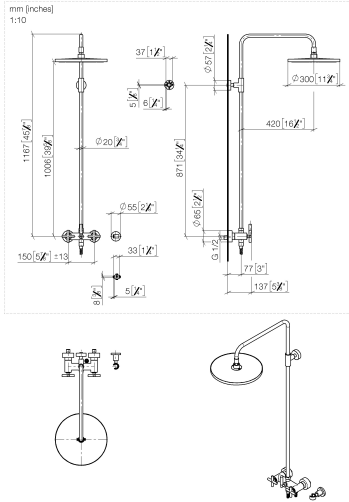

ST 050 308 5892

- shower with fixed riser projection 420mm
- overhead shower: rain flow
- rain shower Ø 300 mm
- rain shower with anti-scale system
- max. rainshower flow 14 l/min
- Function from: 10 l/min
- rotary diverter for fixed-riser shower/hand shower
- height of fittings up to rain shower (bottom edge) 1007mm
- height of fittings up to top edge of elbow 1167mm
- rosette for shower holder Ø 55mm
- rosette for wall mounting Ø 57mm
- rosette for shower mixer Ø 65mm
- gauge 150 mm - 13 mm
- 1500 mm metal shower hose
- 1/2" connection
- Pipe diameter 20 mm
- quick clearing

This article does not include a hand shower!

Intrinsic protection against back flow.

	Brushed Champagne (22kt Gold)	26 623 892-46
	Chrome	26 623 892-00
	Brushed Platinum	26 623 892-06
	Platinum	26 623 892-08
	Dark Chrome	26 623 892-19
	Brushed Durabronze (23kt Gold)	26 623 892-28
	Matte Black	26 623 892-33
	Champagne (22kt Gold)	26 623 892-47
	Brushed Chrome	26 623 892-93
	Brushed Dark Platinum	26 623 892-99

# TARA Showerpipe 300 mm - Brushed Champagne (22kt Gold)

---

TARA

ST 050 308 5892

ST 050 308 5892

**Flow rate chart**

**Certificates**

Belgaqua\_24-004- LGA\_38664.  
27\_8.

ST 050 308 5892

Parts for other finishes can be found here: [Chrome](#)

Spare parts list

No.	Item Number	Name	Quantity used	Delivery time
1	04 12 05 091 00-46	shower	1	30
2	09 23 01 039 90	sieve	1	2
3	09 24 03 177 20-46	adaptor	1	30
4	04 28 22 101 20-46	spout	1	30
5	90 14 10 011 00 90	seal	1	2
6	90 17 11 037 00-46	holder	1	30
7	90 28 22 096 00-46	pipe	1	30
8	04 17 10 020 01-46	fitting	1	30
9	90 14 20 026 00 90	seal	1	2
10	28 050 892-46	TARA Wall bracket - Brushed Champagne (22kt Gold)	1	30
11	28 304 970-46	Metal shower hose 1/2" x 3/8" x 1500 mm - Brushed Champagne (22kt Gold)	1	30