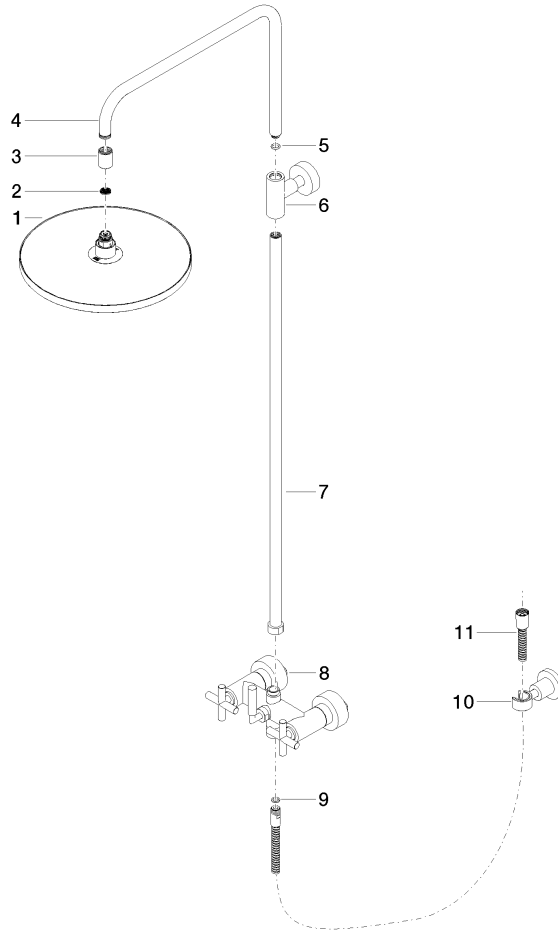

ST 050 308 5892

- 420mm projection
- Rain shower: PURE RAIN, max. flow rate 14 l/min (at 3 bar)
- Function from: 10 l/min
- rain shower Ø 300 mm
- rain shower with anti-scale system
- Hand shower: COMPACT RAIN, max. flow rate 15 l/min (at 3 bar)
- spray head Ø 100mm
- rotary diverter for fixed-riser shower/hand shower
- height of fittings up to rain shower (bottom edge) 1007mm
- height of fittings up to top edge of elbow 1167mm
- rosette for shower holder Ø 55mm
- rosette for wall mounting Ø 57mm
- rosette for shower mixer Ø 65mm
- gauge 150 mm - 13 mm
- 1500 mm metal shower hose
- 1/2" connection
- Pipe diameter 20 mm

ST 050 308 5892

- shower with fixed riser projection 420mm
- overhead shower: rain flow
- rain shower Ø 300 mm
- rain shower with anti-scale system
- max. rainshower flow 14 l/min
- Function from: 10 l/min
- rotary diverter for fixed-riser shower/hand shower
- height of fittings up to rain shower (bottom edge) 1007mm
- height of fittings up to top edge of elbow 1167mm
- rosette for shower holder Ø 55mm
- rosette for wall mounting Ø 57mm
- rosette for shower mixer Ø 65mm
- gauge 150 mm - 13 mm
- 1500 mm metal shower hose
- 1/2" connection
- Pipe diameter 20 mm
- quick clearing

# TARA Showerpipe 300 mm - Brushed Champagne (22kt Gold)

---

TARA

ST 050 308 5892

ST 050 308 5892

**Flow rate chart**

**Certificates**

Belgaqua\_24-004- LGA\_38664.  
27\_8.

ST 050 308 5892

Parts for other finishes can be found here: [Chrome](#)

Spare parts list

No.	Item Number	Name	Quantity used	Delivery time
1	04 12 05 091 00-46	shower	1	30
2	09 23 01 039 90	sieve	1	2
3	09 24 03 177 20-46	adaptor	1	30
4	04 28 22 101 20-46	spout	1	30
5	90 14 10 011 00 90	seal	1	2
6	90 17 11 037 00-46	holder	1	30
7	90 28 22 096 00-46	pipe	1	30
8	04 17 10 020 01-46	fitting	1	30
9	90 14 20 026 00 90	seal	1	2
10	28 050 892-46	TARA Wall bracket - Brushed Champagne (22kt Gold)	1	30
11	28 304 970-46	Metal shower hose 1/2" x 3/8" x 1500 mm - Brushed Champagne (22kt Gold)	1	30