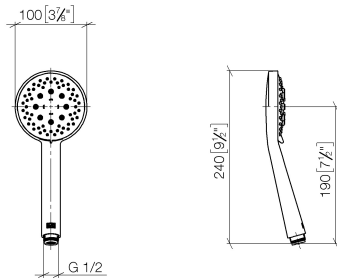

ST 050 308 5892

- 420mm projection
- Rain shower: PURE RAIN, max. flow rate 14 l/min (at 3 bar)
- Function from: 10 l/min
- rain shower Ø 300 mm
- rain shower with anti-scale system
- Hand shower: COMPACT RAIN, max. flow rate 15 l/min (at 3 bar)
- spray head Ø 100mm
- rotary diverter for fixed-riser shower/hand shower
- height of fittings up to rain shower (bottom edge) 1007mm
- height of fittings up to top edge of elbow 1167mm
- rosette for shower holder Ø 55mm
- rosette for wall mounting Ø 57mm
- rosette for shower mixer Ø 65mm
- gauge 150 mm - 13 mm
- 1500 mm metal shower hose
- 1/2" connection
- Pipe diameter 20 mm

# TARA Showerpipe 300 mm - Brushed Champagne (22kt Gold)

---

TARA

ST 050 308 5892

ST 050 308 5892

mm [inches]

### Flow rate chart

ST 050 308 5892

- shower with fixed riser projection 420mm
- overhead shower: rain flow
- rain shower Ø 300 mm
- rain shower with anti-scale system
- max. rainshower flow 14 l/min
- Function from: 10 l/min
- rotary diverter for fixed-riser shower/hand shower
- height of fittings up to rain shower (bottom edge) 1007mm
- height of fittings up to top edge of elbow 1167mm
- rosette for shower holder Ø 55mm
- rosette for wall mounting Ø 57mm
- rosette for shower mixer Ø 65mm
- gauge 150 mm - 13 mm
- 1500 mm metal shower hose
- 1/2" connection
- Pipe diameter 20 mm
- quick clearing