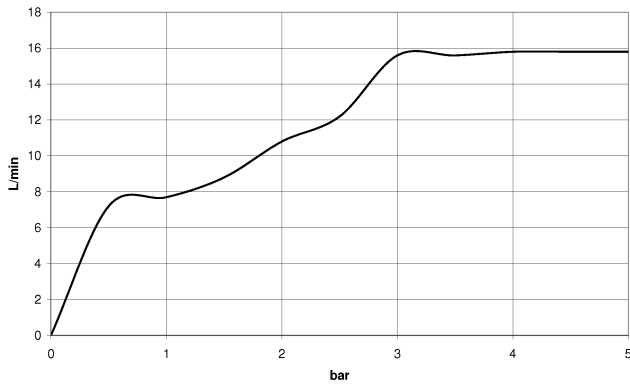

# TARA Showerpipe 300 mm - Brushed Champagne (22kt Gold)

---

TARA

ST 050 308 5892

ST 050 308 5892

mm [inches]

### Flow rate chart