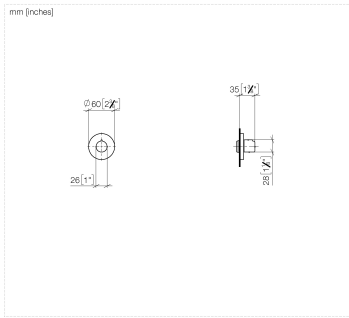

ST 060 100 1660

- cover plate Ø 124 mm
- rosette Ø 60 mm
- temperature control handle with safety limit stop at 38°C
- thermostat cartridge
- head part with cut-to-length spindle and sleeve

	Chrome	ST 060 100 1660-00
	Brushed Platinum	ST 060 100 1660-06
	Dark Chrome	ST 060 100 1660-19
	Light Gold	ST 060 100 1660-26
	Brushed Light Gold	ST 060 100 1660-27
	Matte Black	ST 060 100 1660-33
	Brushed Bronze	ST 060 100 1660-42
	Brushed Chrome	ST 060 100 1660-93
	Brushed Dark Platinum	ST 060 100 1660-99

**Individual components of this set**

You need the following components for this set

1x 36 607 660-00

1x 36 501 979-00

ST 060 100 1660

- rosette Ø 60 mm
- head part with cut-to-length spindle and sleeve

	Chrome	36 607 660-00
	Brushed Platinum	36 607 660-06
	Platinum	36 607 660-08
	Dark Chrome	36 607 660-19
	Light Gold	36 607 660-26
	Brushed Light Gold	36 607 660-27
	Matte Black	36 607 660-33
	Brushed Bronze	36 607 660-42
	Brushed Champagne (22kt Gold)	36 607 660-46
	Champagne (22kt Gold)	36 607 660-47
	Brushed Chrome	36 607 660-93
	Brushed Dark Platinum	36 607 660-99

**Required miscellaneous**

- Wall valve 1/2" -** 35 607 970 90
- min. recess depth 75 mm
  - max. recess depth 145 mm

ST 060 100 1660

- cover plate Ø 124 mm
- temperature control handle with safety limit stop at 38°C
- thermostat cartridge
- WRAS 2011026

Required miscellaneous

**xGRID Installation track 555 mm -** 12 360 970 90

ST 060 100 1660

mm [inches]

Certificates

WRAS\_2011026.

DVGW\_DW-  
6512DN0706.

LGA\_29930.