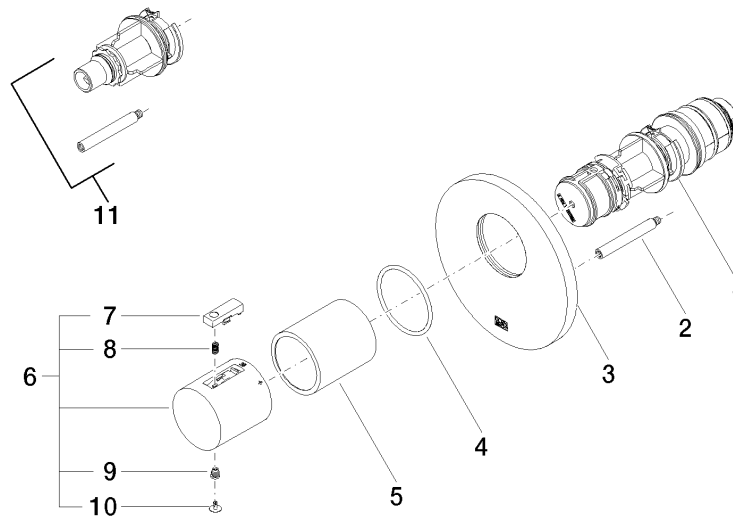

ST 060 100 1660

- cover plate Ø 124 mm
- rosette Ø 60 mm
- temperature control handle with safety limit stop at 38°C
- thermostat cartridge
- head part with cut-to-length spindle and sleeve

	Chrome	ST 060 100 1660-00
	Brushed Platinum	ST 060 100 1660-06
	Dark Chrome	ST 060 100 1660-19
	Light Gold	ST 060 100 1660-26
	Brushed Light Gold	ST 060 100 1660-27
	Matte Black	ST 060 100 1660-33
	Brushed Bronze	ST 060 100 1660-42
	Brushed Chrome	ST 060 100 1660-93
	Brushed Dark Platinum	ST 060 100 1660-99

ST 060 100 1660

Required miscellaneous

**xTOOL Concealed thermostat module without volume control -** 35 503 970 90  
●max. recess depth 110 mm  
●min. recess depth 85 mm

Recommended miscellaneous

**xGRID Attachment set for integrating in the dry wall construction -** 12 340 970 90

Required miscellaneous

**xGRID Installation track 555 mm -** 12 360 970 90

ST 060 100 1660

mm [inches]

Certificates

WRAS\_2011026.

DVGW\_DW-  
6512DN0706.

LGA\_29930.

LGA\_29932.

ST 060 100 1660

**Spare parts list**

No.	Item Number	Name	Quantity used	Delivery time
1	90 15 05 065 00 90	cartridge	1	2
2	90 31 09 095 00 90	bar	1	2
3	09 11 02 162-00	cover	1	60
4	90 14 10 049 00 90	seal	1	2
5	90 21 02 112 00-00	sleeve	1	10
6	90 17 33 004 00-00	handle	1	10
7	90 21 33 011 00-13	handle	1	2
8	90 16 02 027 00 90	spring	1	2
9	90 30 30 136 00 90	screw	1	2
10	90 31 20 049 00-00	plug	1	10
11	12 178 970 90	Extension 46 mm -	1	2