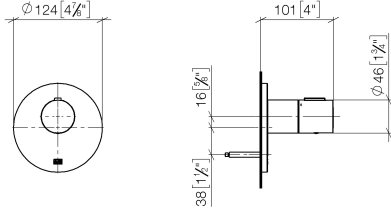

ST 060 100 1660

Required miscellaneous

**xTOOL Concealed thermostat module without volume control -** 35 503 970 90  
●max. recess depth 110 mm  
●min. recess depth 85 mm

Recommended miscellaneous

**xGRID Attachment set for integrating in the dry wall construction -** 12 340 970 90

Required miscellaneous

**xGRID Installation track 555 mm -** 12 360 970 90

ST 060 100 1660

mm [inches]

Certificates

WRAS\_2011026.

DVGW\_DW-  
6512DN0706.

LGA\_29930.