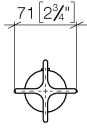

## VAIA Shower thermostat - Brushed Bronze

---

VAIA

ST 060 113 4809

ST 060 113 4809

mm [inches]

ST 060 113 4809

Parts for other finishes can be found here: [Chrome](#)