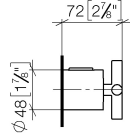

TARA Shower thermostat - Brushed Platinum

TARA

ST 060 113 5892

TARA Shower thermostat - Brushed Platinum

TARA

ST 060 113 5892

ST 060 113 5892

mm [inches]

TARA Shower thermostat - Brushed Platinum

TARA

ST 060 113 5892

ST 060 113 5892

Parts for other finishes can be found here: [Chrome](#)

- slide-on rosettes Ø 70 mm
- gauge 150 mm - 13 mm
- 3/8" shower outlet
- with volume control