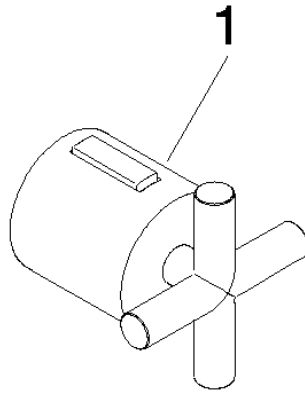

TARA Shower thermostat - Brushed Platinum

TARA

ST 060 113 5892

TARA Shower thermostat - Brushed Platinum

TARA

ST 060 113 5892

ST 060 113 5892

mm [inches]

TARA Shower thermostat - Brushed Platinum

TARA

ST 060 113 5892

ST 060 113 5892

Parts for other finishes can be found here: [Chrome](#)

- slide-on rosettes Ø 70 mm
- gauge 150 mm - 13 mm
- 3/8" shower outlet
- with volume control