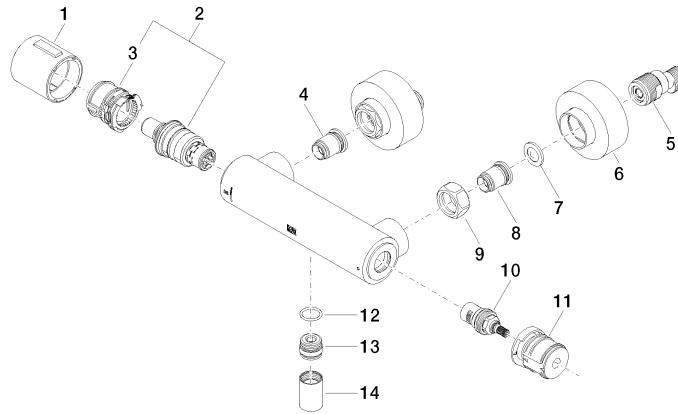

ST 060 113 5892

Parts for other finishes can be found here: [Chrome](#)

- slide-on rosettes Ø 70 mm
- gauge 150 mm - 13 mm
- 3/8" shower outlet
- with volume control
- WRAS 2204005

Intrinsic protection against back flow.

TARA Shower thermostat - Platinum

TARA

ST 060 113 5892

ST 060 113 5892

Required miscellaneous

TARA Regulator handle - Platinum 11 431 892-08

ST 060 113 5892

mm [inches]

Flow rate chart

Certificates

Belgaqua_22_281_2 LGA_29986.
7_5.

WRAS_2204005.

ST 060 113 5892

Parts for other finishes can be found here: [Chrome](#)

Spare parts list

No.	Item Number	Name	Quantity used	Delivery time
1	90 17 33 015 00-08	handle	1	40
2	90 15 02 070 00 90	cartridge	1	2
3	90 30 40 010 00 90	regulator	1	2
4	04 31 20 530 00 90	insert	1	2
5	04 11 04 030 00 90	connection	2	2
6	90 31 20 512 00-08	rosette	2	40
7	09 29 30 050 90	sieve	2	2
8	04 31 20 540 00 90	insert	1	2
9	09 24 77 008-00	nut	2	10
10	90 90 03 236 00 90	top	1	2
11	90 30 40 017 00 90	base	1	2
12	90 14 10 010 00 90	seal	1	2
13	09 31 20 511-08	nipple	1	60
14	90 21 02 069 00-08	cover	1	40