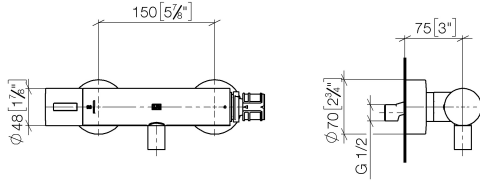

ST 060 113 5892

Parts for other finishes can be found here: [Chrome](#)

- slide-on rosettes Ø 70 mm
- gauge 150 mm - 13 mm
- 3/8" shower outlet
- with volume control
- WRAS 2204005

Intrinsic protection against back flow.

TARA Shower thermostat - Platinum

TARA

ST 060 113 5892

ST 060 113 5892

Required miscellaneous

TARA Regulator handle - Platinum 11 431 892-08

ST 060 113 5892

mm [inches]

Flow rate chart

Certificates

Belgaqua_22_281_2 LGA_29986.
7_5.

WRAS_2204005.

ST 060 113 5892

Parts for other finishes can be found here: [Chrome](#)

Spare parts list

No.	Item Number	Name	Quantity used	Delivery time
1	90 17 33 015 00-08	handle	1	40
2	90 15 02 070 00 90	cartridge	1	2
3	90 30 40 010 00 90	regulator	1	2
4	04 31 20 530 00 90	insert	1	2
5	04 11 04 030 00 90	connection	2	2
6	90 31 20 512 00-08	rosette	2	40
7	09 29 30 050 90	sieve	2	2
8	04 31 20 540 00 90	insert	1	2
9	09 24 77 008-00	nut	2	10
10	90 90 03 236 00 90	top	1	2
11	90 30 40 017 00 90	base	1	2
12	90 14 10 010 00 90	seal	1	2
13	09 31 20 511-08	nipple	1	60
14	90 21 02 069 00-08	cover	1	40