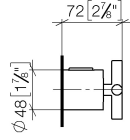

TARA Shower thermostat - Dark Chrome

TARA

ST 060 113 5892

TARA Shower thermostat - Dark Chrome

TARA

ST 060 113 5892

ST 060 113 5892

mm [inches]

TARA Shower thermostat - Dark Chrome

TARA

ST 060 113 5892

ST 060 113 5892

Parts for other finishes can be found here: [Chrome](#)

- slide-on rosettes Ø 70 mm
- gauge 150 mm - 13 mm
- 3/8" shower outlet
- with volume control
- WRAS 2204005