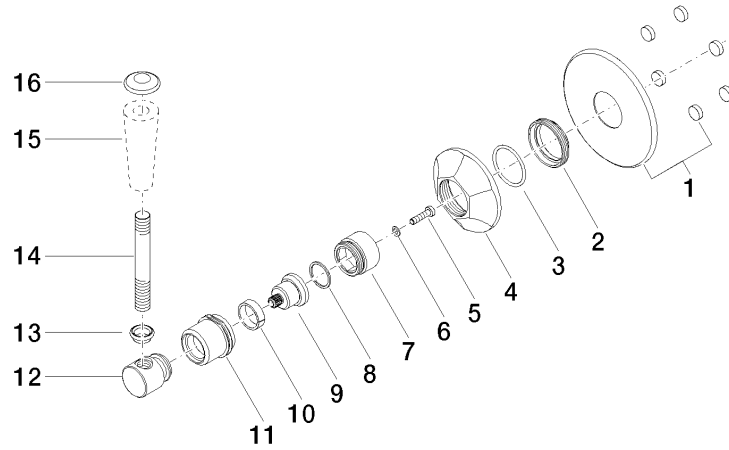

ST 060 300 2371

ST 060 300 2371  
Parts for other  
finishes can be found  
here: [Chrome](#)

- rotary diverter
- rosette Ø 85 mm

MADISON Concealed two- and three-way diverter - Brushed Durabrass (23kt Gold)

---

MADISON

ST 060 300 2371

ST 060 300 2371  
mm [inches]

Certificates

LGA\_28456.

ST 060 300 2371

**Spare parts list**

No.	Item Number	Name	Quantity used	Delivery time
1	90 27 97 007 00-28	cover	1	20
2	09 23 10 125-00	nut	1	10
3	90 14 10 063 00 90	seal	1	2
4	09 27 37 101-28	rosette	1	20
5	09 30 30 069 90	screw	1	2
6	09 30 11 194 90	disc	1	2
7	09 18 30 007-28	sleeve	1	-
Spare part can no longer be ordered, please order the replacement item				
8	90 28 10 030 00 90	ring	1	2
9	09 12 12 064-28	base	1	-
Spare part can no longer be ordered, please order the replacement item				
10	90 14 15 021 00 90	ring	1	2
11	09 21 02 160-28	cover	1	20
12	09 20 37 101-28	handle	1	20
13	09 20 37 001-28	handle	1	20
14	09 28 22 013 90	pipe	1	2
15	11 170 370-28	MADISON Lever insert - Brushed Durabronz (23kt Gold)	1	20
16	09 30 30 062-28	screw	1	20