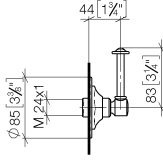

ST 060 300 2371

ST 060 300 2371  
Parts for other  
finishes can be found  
here: [Chrome](#)

- rotary diverter
- rosette Ø 85 mm

MADISON Concealed two- and three-way diverter - Brushed Durabrass (23kt Gold)

---

MADISON

ST 060 300 2371

ST 060 300 2371  
mm [inches]

Certificates

LGA\_28456.

ST 060 300 2371

**Spare parts list**

No.	Item Number	Name	Quantity used	Delivery time
1	90 27 97 007 00-28	cover	1	20
2	09 23 10 125-00	nut	1	10
3	90 14 10 063 00 90	seal	1	2
4	09 27 37 101-28	rosette	1	20
5	09 30 30 069 90	screw	1	2
6	09 30 11 194 90	disc	1	2
7	09 18 30 007-28	sleeve	1	-
Spare part can no longer be ordered, please order the replacement item				
8	90 28 10 030 00 90	ring	1	2
9	09 12 12 064-28	base	1	-
Spare part can no longer be ordered, please order the replacement item				
10	90 14 15 021 00 90	ring	1	2
11	09 21 02 160-28	cover	1	20
12	09 20 37 101-28	handle	1	20
13	09 20 37 001-28	handle	1	20
14	09 28 22 013 90	pipe	1	2
15	11 170 370-28	MADISON Lever insert - Brushed Durabronz (23kt Gold)	1	20
16	09 30 30 062-28	screw	1	20