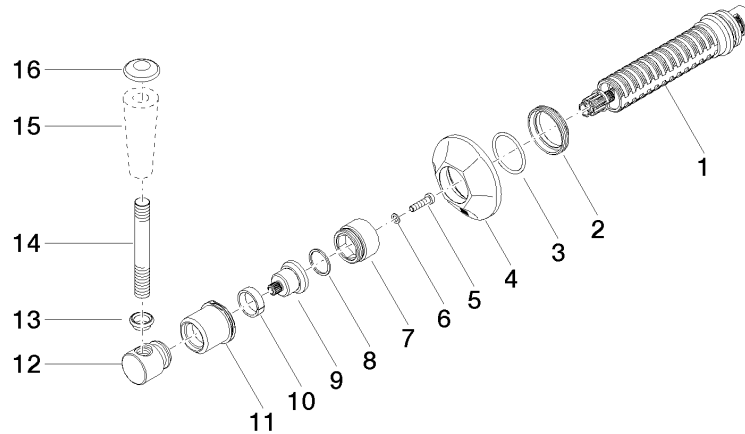

ST 060 401 0371

- rosette Ø 60 mm
- head part with cut-to-length spindle and sleeve

Individual components of this set

You need the following components for this set

1x 11 170 370-99

1x 36 608 371-99

MADISON Wall valve clockwise closing 3/4" - Brushed Dark Platinum

MADISON

ST 060 401 0371

MADISON Wall valve clockwise closing 3/4" - Brushed Dark Platinum

MADISON

ST 060 401 0371

ST 060 401 0371

Certificates

IAPMO_4976 (2). WRAS_2010066.

Spare parts list

No.	Item Number	Name	Quantity used	Delivery time
1	90 90 03 127 00 90	top	1	2
2	09 23 10 125-00	nut	1	10
3	90 14 10 063 00 90	seal	1	2
4	09 27 37 102-99	rosette	1	30
5	09 30 30 069 90	screw	1	2
6	09 30 11 194 90	disc	1	2
7	09 18 30 007-99	sleeve	1	60
8	90 28 10 030 00 90	ring	1	2
9	09 12 12 064-99	base	1	-
Spare part can no longer be ordered, please order the replacement item				
10	90 14 15 021 00 90	ring	1	2
11	09 21 02 161-99	cover	1	30
12	09 20 37 101-99	handle	1	30
13	09 20 37 001-99	handle	1	30
14	09 28 22 013 90	pipe	1	2
15	11 170 370-99	MADISON Lever insert - Brushed Dark Platinum	1	30
16	09 30 30 062-99	screw	1	30