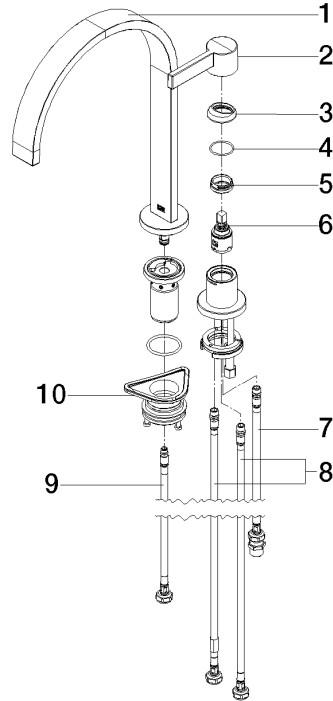

ST 110 100 1682

Flow rate chart

Certificates

LGA_38640.

WRAS_240102013.

ST 110 100 1682

Spare parts list

No.	Item Number	Name	Quantity used	Delivery time
1	90 28 22 390 00-00	spout	1	10
2	90 20 87 003 00-00	handle	1	-
Spare part can no longer be ordered, please order the replacement item				
3	09 28 30 026-00	cover	1	10
4	09 14 10 091 90	seal	1	2
5	09 24 04 266 90	nut	1	2
6	90 15 05 042 00 90	cartridge	1	2
7	04 30 04 104 00 90	hose	1	2
8	04 30 04 105 00 90	hose	2	2
9	04 30 04 100 00 90	hose	1	2
10	90 30 10 057 00 90	fixing set	1	-

Spare part can no longer be ordered, please order the replacement item

ST 110 100 1682

- with round rosette
- spray flow
- automatic spout/shower diverter
- height of mixer 191 mm
- hole diameter rinsing spray 32mm
- fabric braided hose 1500 mm
- sprayface with anti-scaling system
- lead-free

LGA_38643.

Belgaqua_24-005-
27_3.

ST 110 100 1682

Parts for other finishes can be found here: [Brushed](#)
[Platinum](#)

Spare parts list

No.	Item Number	Name	Quantity used	Delivery time
1	90 28 20 068 00 90	connection	1	2
2	90 17 09 046 12 90	diverter	1	2
3	90 24 03 241 00 90	nipple	1	2
4	90 14 20 019 00 90	seal	1	2
5	04 23 10 047 00 92	fixing set	1	60
6	90 27 86 001 00-00	rosette	1	-
Spare part can no longer be ordered, please order the replacement item				
7	90 30 02 062 00-00	hose	1	2
8	09 23 01 039 90	sieve	1	2
9	04 12 11 158 00-00	shower	1	10