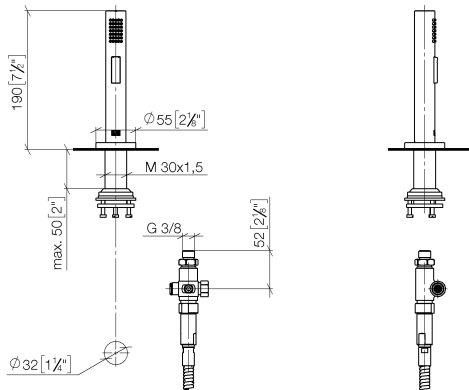

Spare part can no longer be ordered, please order the replacement item

ST 110 100 1682

- with round rosette
- spray flow
- automatic spout/shower diverter
- height of mixer 191 mm
- hole diameter rinsing spray 32mm
- fabric braided hose 1500 mm
- sprayface with anti-scaling system
- lead-free

MEM Two-hole mixer with individual rosettes with rinsing spray set - Chrome

MEM

ST 110 100 1682

ST 110 100 1682

mm [inches]

Flow rate chart

Certificates

LGA_29572.