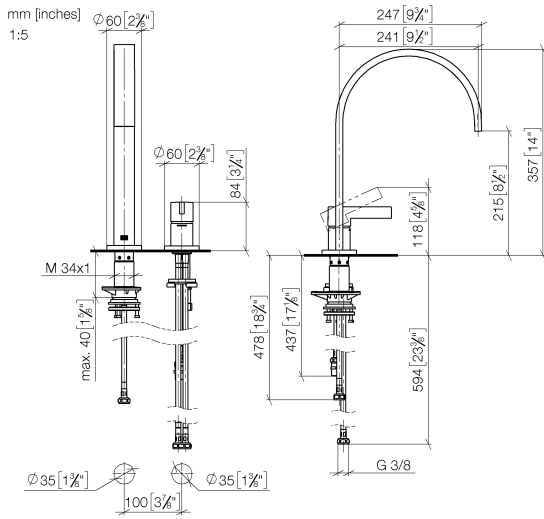

ST 110 100 1682

Flow rate chart

Certificates

LGA_38640.

WRAS_240102013.

ST 110 100 1682

Spare parts list

No.	Item Number	Name	Quantity used	Delivery time
1	90 28 22 390 00-00	spout	1	10
2	90 20 87 003 00-00	handle	1	-
Spare part can no longer be ordered, please order the replacement item				
3	09 28 30 026-00	cover	1	10
4	09 14 10 091 90	seal	1	2
5	09 24 04 266 90	nut	1	2
6	90 15 05 042 00 90	cartridge	1	2
7	04 30 04 104 00 90	hose	1	2
8	04 30 04 105 00 90	hose	2	2
9	04 30 04 100 00 90	hose	1	2
10	90 30 10 057 00 90	fixing set	1	-

Spare part can no longer be ordered, please order the replacement item

ST 110 100 1682

- with round rosette
- spray flow
- automatic spout/shower diverter
- height of mixer 191 mm
- hole diameter rinsing spray 32mm
- fabric braided hose 1500 mm
- sprayface with anti-scaling system
- lead-free