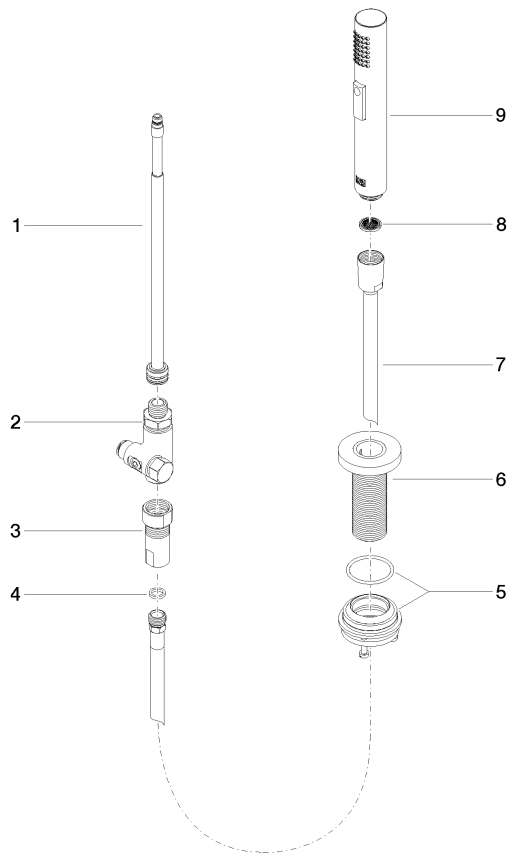

ST 110 100 1682

Flow rate chart

Certificates

LGA_38640.

WRAS_240102013.

ST 110 100 1682

Spare parts list

No.	Item Number	Name	Quantity used	Delivery time
1	90 28 22 390 00-00	spout	1	10
2	90 20 87 003 00-00	handle	1	-
Spare part can no longer be ordered, please order the replacement item				
3	09 28 30 026-00	cover	1	10
4	09 14 10 091 90	seal	1	2
5	09 24 04 266 90	nut	1	2
6	90 15 05 042 00 90	cartridge	1	2
7	04 30 04 104 00 90	hose	1	2
8	04 30 04 105 00 90	hose	2	2
9	04 30 04 100 00 90	hose	1	2
10	90 30 10 057 00 90	fixing set	1	-

Spare part can no longer be ordered, please order the replacement item

ST 110 100 1682

- with round rosette
- spray flow
- automatic spout/shower diverter
- height of mixer 191 mm
- hole diameter rinsing spray 32mm
- fabric braided hose 1500 mm
- sprayface with anti-scaling system
- lead-free

MEM Two-hole mixer with individual rosettes with rinsing spray set - Chrome

MEM

ST 110 100 1682

ST 110 100 1682

mm [inches]

Flow rate chart

Certificates

LGA_29572.

LGA_38643.

Belgaqua_24-005-
27_3.

ST 110 100 1682

Parts for other finishes can be found here: [Brushed](#)
[Platinum](#)

Spare parts list

No.	Item Number	Name	Quantity used	Delivery time
1	90 28 20 068 00 90	connection	1	2
2	90 17 09 046 12 90	diverter	1	2
3	90 24 03 241 00 90	nipple	1	2
4	90 14 20 019 00 90	seal	1	2
5	04 23 10 047 00 92	fixing set	1	60
6	90 27 86 001 00-00	rosette	1	-
Spare part can no longer be ordered, please order the replacement item				
7	90 30 02 062 00-00	hose	1	2
8	09 23 01 039 90	sieve	1	2
9	04 12 11 158 00-00	shower	1	10