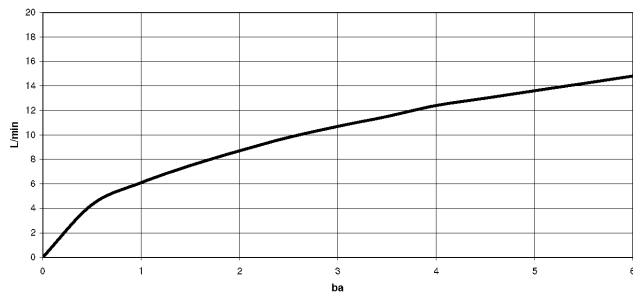

MEM Two-hole mixer with individual rosettes with rinsing spray set - Chrome

MEM

ST 110 100 1682

ST 110 100 1682

mm [inches]

Flow rate chart

Certificates

LGA_29572.