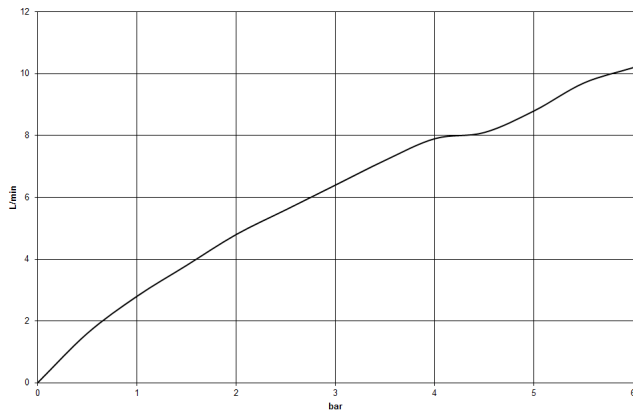

ST 110 100 1682

Flow rate chart

Certificates

LGA_38640.

WRAS_240102013.

ST 110 100 1682

Spare parts list

No.	Item Number	Name	Quantity used	Delivery time
1	90 28 22 390 00-00	spout	1	10
2	90 20 87 003 00-00	handle	1	-
Spare part can no longer be ordered, please order the replacement item				
3	09 28 30 026-00	cover	1	10
4	09 14 10 091 90	seal	1	2
5	09 24 04 266 90	nut	1	2
6	90 15 05 042 00 90	cartridge	1	2
7	04 30 04 104 00 90	hose	1	2
8	04 30 04 105 00 90	hose	2	2
9	04 30 04 100 00 90	hose	1	2
10	90 30 10 057 00 90	fixing set	1	-