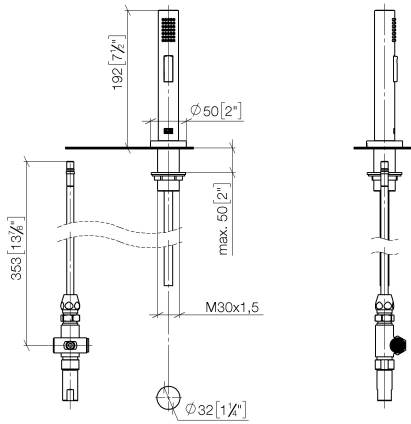

## META 02 Single-lever mixer with rinsing spray set - Chrome

ST 110 104 6625

Fits: ELIO, TARA, TARA ULTRA

- with round rosette
- spray flow
- automatic spout/shower diverter
- height of mixer 191 mm
- hole diameter rinsing spray 32mm
- fabric braided hose 1500 mm
- sprayface with anti-scaling system
- lead-free

## META 02 Single-lever mixer with rinsing spray set - Chrome

---

ST 110 104 6625

**META 02 Single-lever mixer with rinsing spray set - Chrome**

ST 110 104 6625

mm [inches]

**Flow rate chart**

**Certificates**

LGA\_18901.

Belgaqua\_21-027-  
27\_3.

IAPMO\_N-4976 (2).

LGA\_29572.

IAPMO\_6397.

**META 02 Single-lever mixer with rinsing spray set - Chrome**

ST 110 104 6625

**Spare parts list**

No.	Item Number	Name	Quantity used	Delivery time
1	04 24 02 046 01-07	pipe	1	10
2	90 23 30 040 00-00	threaded connector	1	10
3	90 24 03 168 00 90	nipple	1	2
4	90 14 20 002 00 90	seal	1	2
5	90 17 09 046 10 90	diverter	1	2
6	09 24 04 112 10 90	nipple	1	2
7	90 14 10 033 00 90	seal	1	2
8	90 21 10 031 10 90	diverter	1	2
9	04 21 02 006 00 92	cap	1	2
10	09 23 01 039 90	sieve	2	2
11	90 24 03 241 00 90	nipple	1	2
12	90 14 20 019 00 90	seal	1	2
13	04 30 11 038 66 90	fixing set	1	2
14	12 720 970 90	Extension set -	1	60
15	09 30 01 285-00	rosette	1	10
16	90 18 40 085 00 90	sleeve	1	2
17	90 30 02 062 00-00	hose	1	2
18	04 12 11 158 00-00	shower	1	10