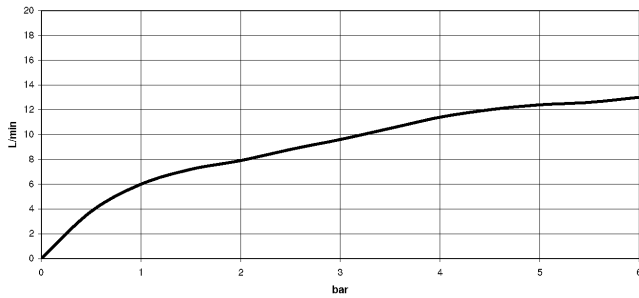

## META 02 Single-lever mixer with rinsing spray set - Chrome

---

ST 110 104 6625

**META 02 Single-lever mixer with rinsing spray set - Chrome**

ST 110 104 6625

mm [inches]

**Flow rate chart**

**Certificates**