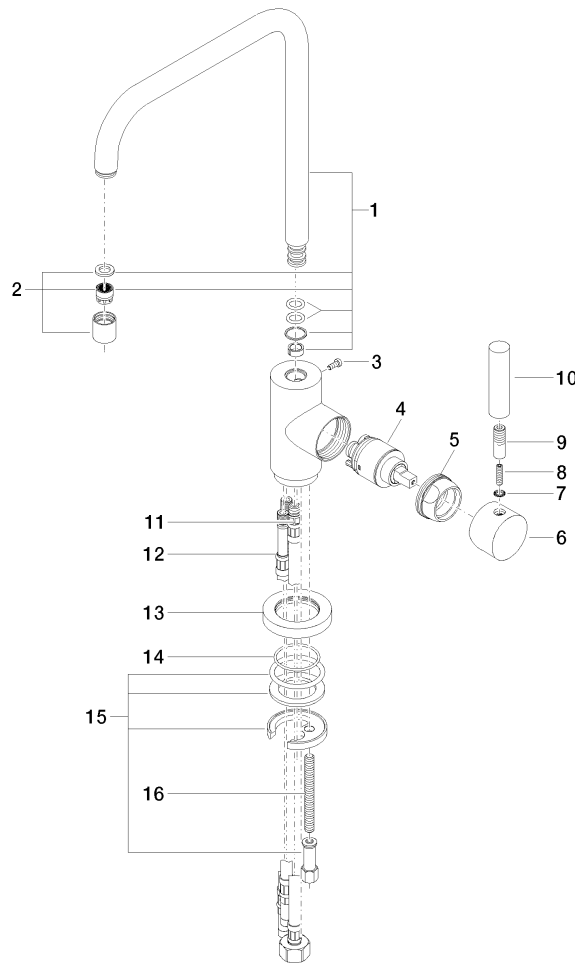

### Flow rate chart

---

### Certificates

---

LGA\_28654.

**META 02 Single-lever mixer with rinsing spray set - Chrome**

ST 110 104 6625

**Spare parts list**

No.	Item Number	Name	Quantity used	Delivery time
1	90 28 22 209 00-00	spout	1	10
2	90 23 01 028 03-00	aerator	1	10
3	09 30 30 054 90	screw	1	2
4	90 15 05 030 00 90	cartridge	1	2
5	09 24 04 107-00	nut	1	10
6	90 20 88 040 00-00	handle	1	10
7	90 30 11 032 00 90	disc	1	2
8	09 31 11 010 90	pin	1	2
9	90 24 04 048 00-00	nipple	1	10
10	11 170 880-00	handle	1	10
11	04 30 04 019 00 90	hose	1	2
12	04 30 04 064 00 90	hose	2	60
13	09 28 10 055-00	rosette	1	10
14	09 14 10 034 90	seal	1	2
15	04 30 11 038 00 90	fixing set	1	2
16	09 31 11 011 90	pin	1	2

## META 02 Single-lever mixer with rinsing spray set - Chrome

ST 110 104 6625

Fits: ELIO, TARA, TARA ULTRA

- with round rosette
- spray flow
- automatic spout/shower diverter
- height of mixer 191 mm
- hole diameter rinsing spray 32mm
- fabric braided hose 1500 mm
- sprayface with anti-scaling system
- lead-free

No.	Item Number	Name	Quantity used	Delivery time
1	04 24 02 046 01-07	pipe	1	10
2	90 23 30 040 00-00	threaded connector	1	10
3	90 24 03 168 00 90	nipple	1	2
4	90 14 20 002 00 90	seal	1	2
5	90 17 09 046 10 90	diverter	1	2
6	09 24 04 112 10 90	nipple	1	2
7	90 14 10 033 00 90	seal	1	2
8	90 21 10 031 10 90	diverter	1	2
9	04 21 02 006 00 92	cap	1	2
10	09 23 01 039 90	sieve	2	2
11	90 24 03 241 00 90	nipple	1	2
12	90 14 20 019 00 90	seal	1	2
13	04 30 11 038 66 90	fixing set	1	2
14	12 720 970 90	Extension set -	1	60
15	09 30 01 285-00	rosette	1	10
16	90 18 40 085 00 90	sleeve	1	2
17	90 30 02 062 00-00	hose	1	2
18	04 12 11 158 00-00	shower	1	10