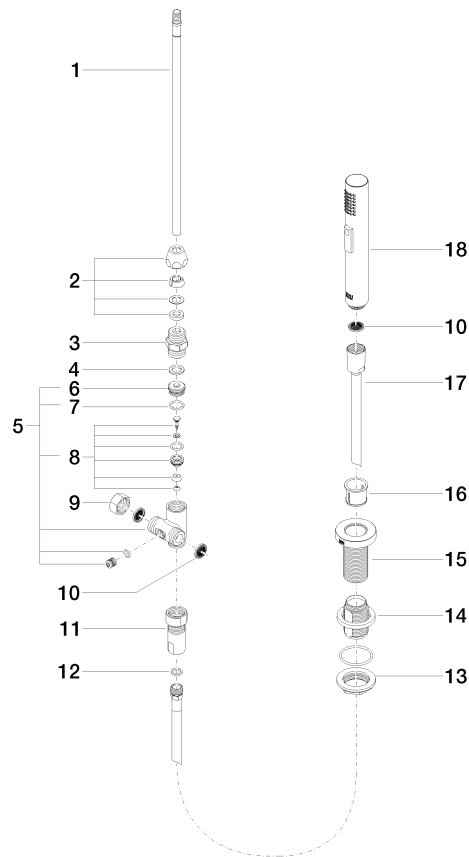

## META 02 Single-lever mixer with rinsing spray set - Chrome

ST 110 104 6625

Fits: ELIO, TARA, TARA ULTRA

- with round rosette
- spray flow
- automatic spout/shower diverter
- height of mixer 191 mm
- hole diameter rinsing spray 32mm
- fabric braided hose 1500 mm
- sprayface with anti-scaling system
- lead-free

## META 02 Single-lever mixer with rinsing spray set - Chrome

---

ST 110 104 6625

**META 02 Single-lever mixer with rinsing spray set - Chrome**

ST 110 104 6625

mm [inches]

**Flow rate chart**

**Certificates**

LGA\_18901.

Belgaqua\_21-027-  
27\_3.

IAPMO\_N-4976 (2).

LGA\_29572.

IAPMO\_6397.

**META 02 Single-lever mixer with rinsing spray set - Chrome**

ST 110 104 6625

**Spare parts list**

No.	Item Number	Name	Quantity used	Delivery time
1	04 24 02 046 01-07	pipe	1	10
2	90 23 30 040 00-00	threaded connector	1	10
3	90 24 03 168 00 90	nipple	1	2
4	90 14 20 002 00 90	seal	1	2
5	90 17 09 046 10 90	diverter	1	2
6	09 24 04 112 10 90	nipple	1	2
7	90 14 10 033 00 90	seal	1	2
8	90 21 10 031 10 90	diverter	1	2
9	04 21 02 006 00 92	cap	1	2
10	09 23 01 039 90	sieve	2	2
11	90 24 03 241 00 90	nipple	1	2
12	90 14 20 019 00 90	seal	1	2
13	04 30 11 038 66 90	fixing set	1	2
14	12 720 970 90	Extension set -	1	60
15	09 30 01 285-00	rosette	1	10
16	90 18 40 085 00 90	sleeve	1	2
17	90 30 02 062 00-00	hose	1	2
18	04 12 11 158 00-00	shower	1	10