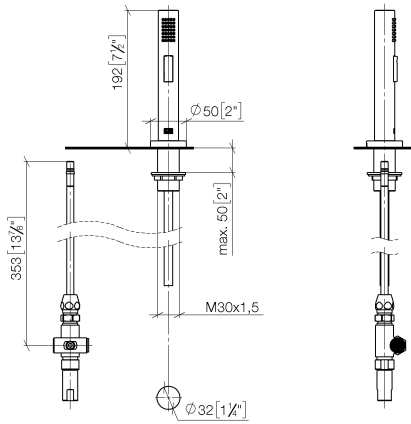

Certificates

LGA_18251.

GDV_0400281.

ST 110 106 1790

Spare parts list

No.	Item Number	Name	Quantity used	Delivery time
1	90 23 01 026 07-00	aerator	1	10
2	09 24 04 164 10-00	nipple	1	10
3	09 14 10 100 90	seal	1	2
4	09 31 11 044 90	pin	1	2
5	09 24 04 163 10-00	nipple	1	10
6	90 28 22 185 00-00	spout	1	10
7	09 30 30 054 90	screw	1	2
8	90 15 05 061 00 90	cartridge	1	60
9	90 28 10 148 00 90	accessories	1	2
10	09 24 04 141-00	nut	1	10
11	09 20 79 040-00	handle	1	10
12	90 31 11 030 00 90	pin	1	2
13	90 31 20 109 00 90	plug	1	2
14	04 30 11 038 75 90	fixing set	1	2
15	04 30 04 019 00 90	hose	1	2
16	04 30 04 016 00 90	hose	2	60
17	04 24 02 046 01-07	pipe	1	10
18	09 31 11 091 90	pin	1	2
19	12 803 970 90	extension	1	60

ST 110 106 1790

Fits: ELIO, TARA, TARA ULTRA

- with round rosette
- spray flow
- automatic spout/shower diverter
- height of mixer 191 mm
- hole diameter rinsing spray 32mm
- fabric braided hose 1500 mm
- sprayface with anti-scaling system
- lead-free

ELIO Single-lever mixer with rinsing spray set - Chrome

ELIO

ST 110 106 1790

ST 110 106 1790

mm [inches]

Flow rate chart

Certificates

LGA_18901. Belgaqua_21-027-27_3. IAPMO_N-4976 (2). LGA_29572. IAPMO_6397.

ST 110 106 1790

Spare parts list

No.	Item Number	Name	Quantity used	Delivery time
1	04 24 02 046 01-07	pipe	1	10
2	90 23 30 040 00-00	threaded connector	1	10
3	90 24 03 168 00 90	nipple	1	2
4	90 14 20 002 00 90	seal	1	2
5	90 17 09 046 10 90	diverter	1	2
6	09 24 04 112 10 90	nipple	1	2
7	90 14 10 033 00 90	seal	1	2
8	90 21 10 031 10 90	diverter	1	2
9	04 21 02 006 00 92	cap	1	2
10	09 23 01 039 90	sieve	2	2
11	90 24 03 241 00 90	nipple	1	2
12	90 14 20 019 00 90	seal	1	2
13	04 30 11 038 66 90	fixing set	1	2
14	12 720 970 90	Extension set -	1	60
15	09 30 01 285-00	rosette	1	10
16	90 18 40 085 00 90	sleeve	1	2
17	90 30 02 062 00-00	hose	1	2
18	04 12 11 158 00-00	shower	1	10