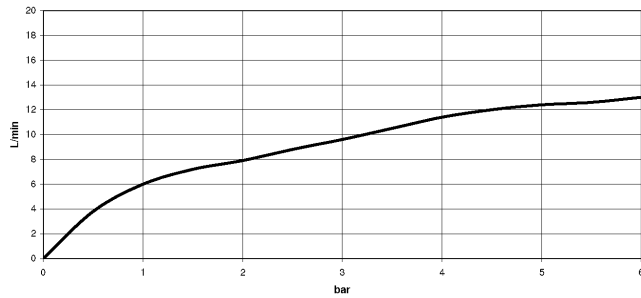

ELIO Single-lever mixer with rinsing spray set - Chrome

ELIO

ST 110 106 1790

ST 110 106 1790

mm [inches]

Flow rate chart

Certificates

LGA_18901. Belgaqua_21-027-27_3. IAPMO_N-4976 (2). LGA_29572. IAPMO_6397.