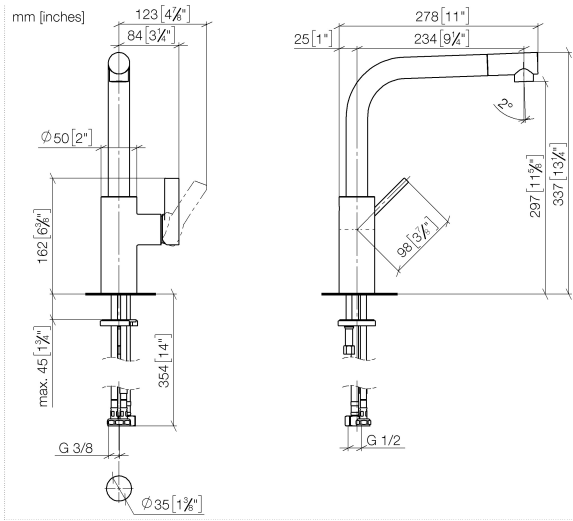

ST 110 106 1790