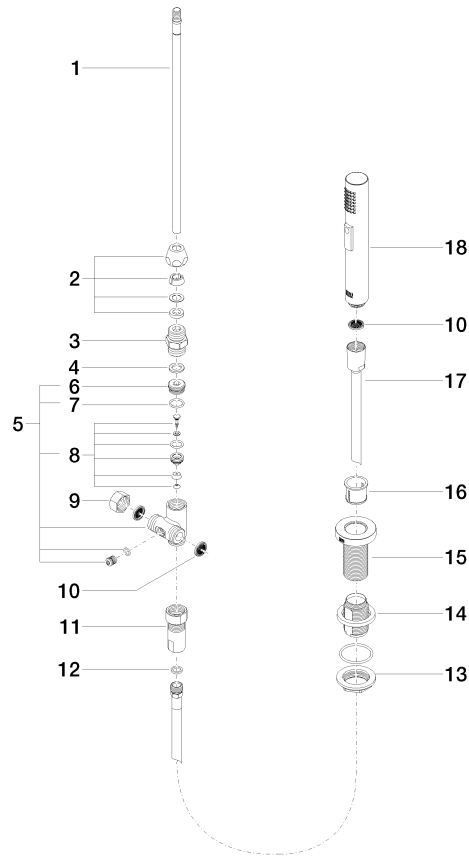

- 234mm projection
 - pivotable spout 360°
 - spout, end-piece with 20° rotation
 - air-enriched flow
 - height of mixer 337 mm
 - height up to aerator 297 mm
 - single-lever mixer hole diameter 35mm
 - max. flow 8 l/min at 3 bar flow pressure
 - lead-free
 - This product can help a building meet the requirements of Green Building Rating Systems, e.g. LEED®, BREEAM®, DGNB
- Single-lever mixer for combining with rinsing/Profi spray only**

ST 110 106 1790

Fits: ELIO, TARA, TARA ULTRA

- with round rosette
- spray flow
- automatic spout/shower diverter
- height of mixer 191 mm
- hole diameter rinsing spray 32mm
- fabric braided hose 1500 mm
- sprayface with anti-scaling system
- lead-free

ELIO Single-lever mixer with rinsing spray set - Chrome

ELIO

ST 110 106 1790

ST 110 106 1790

mm [inches]

Flow rate chart

Certificates

LGA_18901. Belgaqua_21-027-27_3. IAPMO_N-4976 (2). LGA_29572. IAPMO_6397.

ST 110 106 1790

Spare parts list

No.	Item Number	Name	Quantity used	Delivery time
1	04 24 02 046 01-07	pipe	1	10
2	90 23 30 040 00-00	threaded connector	1	10
3	90 24 03 168 00 90	nipple	1	2
4	90 14 20 002 00 90	seal	1	2
5	90 17 09 046 10 90	diverter	1	2
6	09 24 04 112 10 90	nipple	1	2
7	90 14 10 033 00 90	seal	1	2
8	90 21 10 031 10 90	diverter	1	2
9	04 21 02 006 00 92	cap	1	2
10	09 23 01 039 90	sieve	2	2
11	90 24 03 241 00 90	nipple	1	2
12	90 14 20 019 00 90	seal	1	2
13	04 30 11 038 66 90	fixing set	1	2
14	12 720 970 90	Extension set -	1	60
15	09 30 01 285-00	rosette	1	10
16	90 18 40 085 00 90	sleeve	1	2
17	90 30 02 062 00-00	hose	1	2
18	04 12 11 158 00-00	shower	1	10