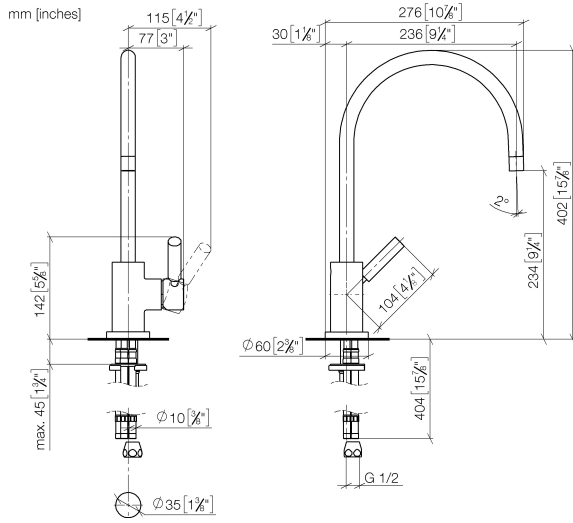

TARA Single-lever mixer with profi spray set - Brushed Chrome

ST 110 109 1888

mm [inches]
M 1:10

Flow rate chart

Certificates

LGA_18901. Belgaqua_22_277_2
7_3.

TARA Single-lever mixer with profi spray set - Brushed Chrome

TARA Single-lever mixer with profi spray set - Brushed Chrome

ST 110 109 1888

TARA Single-lever mixer with profi spray set - Brushed Chrome

ST 110 109 1888

- 235mm projection
- pivotable spout 360°
- air-enriched flow
- height of mixer 400 mm
- height up to aerator 230 mm
- single-lever mixer hole diameter 35mm
- max. flow 7 l/min at 3 bar flow pressure
- lead-free
- WRAS 2311044
- This product can help a building meet the requirements of Green Building Rating Systems, e.g. LEED®, BREEAM®, DGNB

ST 110 109 1888

TARA Single-lever mixer with profi spray set - Brushed Chrome

ST 110 109 1888

Flow rate chart

Certificates

LGA_18901.

WRAS_2311044.

TARA Single-lever mixer with profi spray set - Brushed Chrome