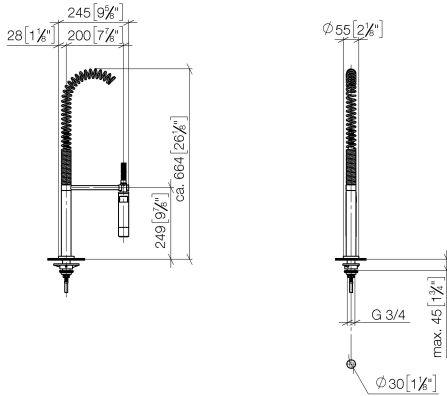

TARA Single-lever mixer with profi spray set - Brushed Chrome

ST 110 109 1888

- 235mm projection
- pivotable spout 360°
- air-enriched flow and spray flow
- height of mixer 400 mm
- test
- height up to aerator 230 mm
- single-lever mixer hole diameter 35 mm
- profi spray hole diameter 30mm
- automatic spout/shower diverter
- sprayface with anti-scaling system
- max. flow 7 l/min at 3 bar flow pressure
- lead-free
- This product can help a building meet the requirements of Green Building Rating Systems, e.g. LEED®, BREEAM®, DGNB

ST 110 109 1888

Fits: ELIO, TARA, TARA ULTRA

- spray flow
- automatic diverter for spout/Profi spray set
- height of mixer 665 mm
- individual rosette diameter 55mm
- profi spray hole diameter 30mm
- sprayface with anti-scaling system
- lead-free

TARA Single-lever mixer with profi spray set - Brushed Chrome

ST 110 109 1888

mm [inches]
M 1:10

Flow rate chart

Certificates

LGA_18901. Belgaqua_22_277_2
7_3.

TARA Single-lever mixer with profi spray set - Brushed Chrome

TARA Single-lever mixer with profi spray set - Brushed Chrome

ST 110 109 1888

TARA Single-lever mixer with profi spray set - Brushed Chrome

ST 110 109 1888

- 235mm projection
- pivotable spout 360°
- air-enriched flow
- height of mixer 400 mm
- height up to aerator 230 mm
- single-lever mixer hole diameter 35mm
- max. flow 7 l/min at 3 bar flow pressure
- lead-free
- WRAS 2311044
- This product can help a building meet the requirements of Green Building Rating Systems, e.g. LEED®, BREEAM®, DGNB