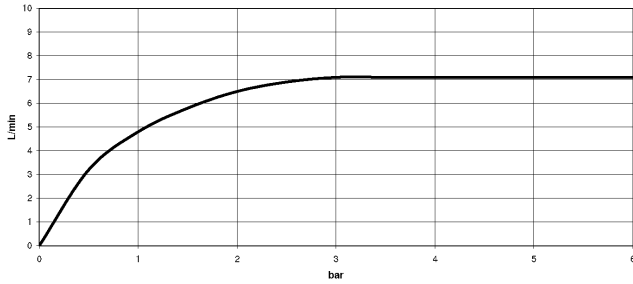

Flow rate chart

Certificates

LGA_18901.

WRAS_2311044.