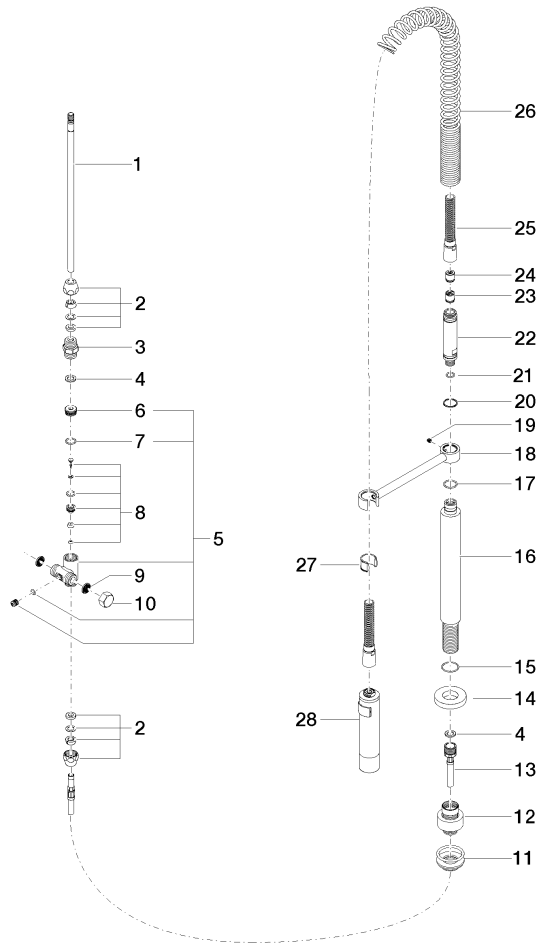

TARA Single-lever mixer with profi spray set - Brushed Chrome

ST 110 109 1888

Parts for other finishes can be found here: [Chrome](#)

TARA Single-lever mixer with profi spray set - Brushed Chrome

ST 110 109 1888

Spare parts list

No.	Item Number	Name	Quantity used	Delivery time
1	04 24 02 046 01-07	pipe	1	10
2	90 23 30 040 00-93	threaded connector	2	20
3	90 24 03 168 00 90	nipple	1	2
4	90 14 20 002 00 90	seal	2	2
5	90 17 09 046 10 90	diverter	1	2
6	09 24 04 112 10 90	nipple	1	2
7	90 14 10 033 00 90	seal	1	2
8	90 21 10 031 10 90	diverter	1	2
9	09 23 01 039 90	sieve	2	2
10	04 21 02 006 00 92	cap	1	2
11	04 23 10 004 03 90	fixing set	1	2
12	12 780 970 90	Extension set -	1	60
13	09 30 04 067 90	hose	1	2
14	09 28 10 064-93	rosette	1	60
15	09 14 10 120 90	seal	1	2
16	09 11 10 066 10-93	connection	1	20
17	09 14 10 031 90	seal	1	2
18	04 17 20 014 00-93	holder	1	60
19	09 31 11 049 90	pin	1	2
20	09 14 15 012 90	ring	1	2
21	09 14 10 003 90	seal	1	2
22	09 30 01 067 10-93	adaptor	1	60
23	90 23 01 141 00 90	back-flow preventer	1	2
24	09 23 01 046 90	back-flow preventer	1	2
25	90 30 02 065 00-93	hose	1	20
26	09 16 02 034 90	spring	1	2
27	90 18 40 035 00 90	sleeve	1	2
28	04 12 11 094 10-93	shower	1	20