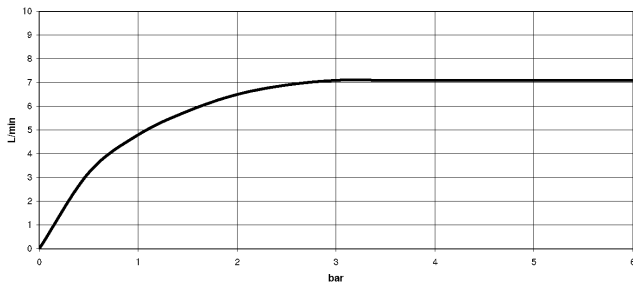

Can only be combined with 33826790, 32800790, 33826888, 32815888, 20815892, 33826875.

Intrinsic protection against back flow.

	Brushed Chrome	27 789 970-93
	Chrome	27 789 970-00
	Brushed Platinum	27 789 970-06
	Platinum	27 789 970-08
	Dark Chrome	27 789 970-19
	Brushed Dark Platinum	27 789 970-99

TARA Single-lever mixer with profi spray set - Brushed Chrome

ST 110 109 1888

mm [inches]
M 1:10

Flow rate chart

Certificates

LGA_18901. Belgaqua_22_277_2
7_3.

TARA Single-lever mixer with profi spray set - Brushed Chrome