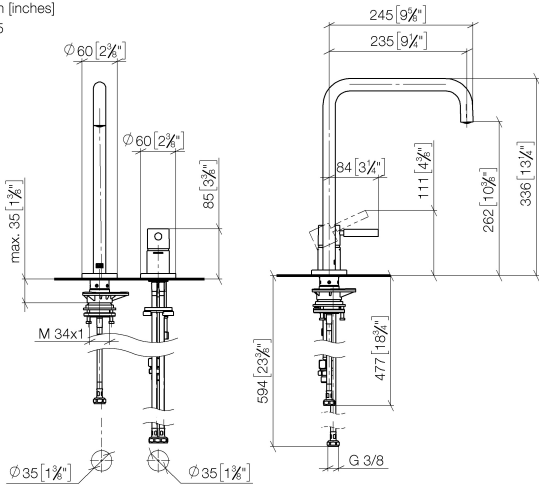

ST 110 109 5861

META SQUARE Two-hole mixer with individual rosettes with rinsing spray set - Chrome

META SQUARE

ST 110 109 5861

- 235mm projection
- pivotable spout 360°
- Optional swivel limiter available with swivel limiter set 12 820 970 90
- air-enriched flow
- max. flow 8 l/min at 3 bar flow pressure
- This product can help a building meet the requirements of Green Building Rating Systems, e.g. LEED®, BREEAM®, DGNB
- lead-free

META SQUARE Two-hole mixer with individual rosettes with rinsing spray set - META SQUARE Chrome

ST 110 100 5861
mm [inches]
1:5

Flow rate chart

Certificates

LGA_38639.

WRAS_240102014.

ST 110 109 5861

Spare parts list

No.	Item Number	Name	Quantity used	Delivery time
1	90 28 22 287 00-00	spout	1	-
Spare part can no longer be ordered, please order the replacement item				
2	12 820 970 90	Swivel limitation set -	1	2
3	90 30 01 299 00 90	shaft	1	2
4	04 23 10 044 08 90	fixing set	1	2
5	04 30 04 100 00 90	hose	1	2
6	90 20 66 003 00-00	handle	1	10
7	09 28 30 026-00	cover	1	10
8	09 14 10 091 90	seal	1	2
9	09 24 04 266 90	nut	1	2
10	90 15 05 042 00 90	cartridge	1	2
11	09 14 10 110 90	seal	1	2
12	09 27 97 040-00	rosette	1	10
13	09 31 11 011 90	pin	1	2
14	04 30 11 085 97 90	fixing set	1	2
15	04 30 04 104 00 90	hose	1	2
16	04 30 04 105 00 90	hose	2	2
17	90 24 03 250 00 90	nipple	1	2

META SQUARE Two-hole mixer with individual rosettes with rinsing spray set - Chrome META SQUARE

ST 110 109 5861

- with round rosette
- spray flow
- automatic spout/shower diverter
- height of mixer 191 mm
- hole diameter rinsing spray 32mm
- fabric braided hose 1500 mm
- sprayface with anti-scaling system
- lead-free