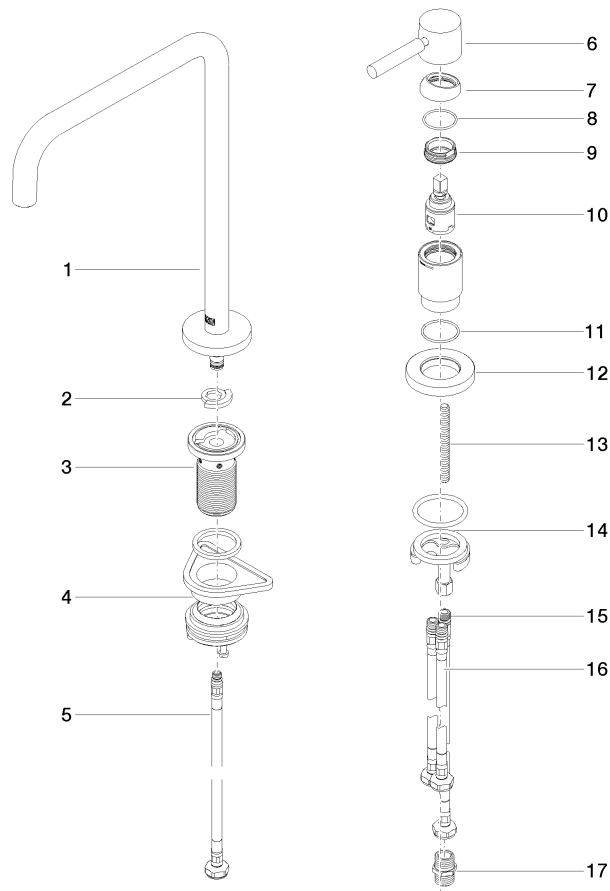

META SQUARE Two-hole mixer with individual rosettes with rinsing spray set - META SQUARE Chrome

ST 110 100 5861
mm [inches]
1:5

Flow rate chart

Certificates

LGA_38639.

WRAS_240102014.

ST 110 109 5861

Spare parts list

No.	Item Number	Name	Quantity used	Delivery time
1	90 28 22 287 00-00	spout	1	-
Spare part can no longer be ordered, please order the replacement item				
2	12 820 970 90	Swivel limitation set -	1	2
3	90 30 01 299 00 90	shaft	1	2
4	04 23 10 044 08 90	fixing set	1	2
5	04 30 04 100 00 90	hose	1	2
6	90 20 66 003 00-00	handle	1	10
7	09 28 30 026-00	cover	1	10
8	09 14 10 091 90	seal	1	2
9	09 24 04 266 90	nut	1	2
10	90 15 05 042 00 90	cartridge	1	2
11	09 14 10 110 90	seal	1	2
12	09 27 97 040-00	rosette	1	10
13	09 31 11 011 90	pin	1	2
14	04 30 11 085 97 90	fixing set	1	2
15	04 30 04 104 00 90	hose	1	2
16	04 30 04 105 00 90	hose	2	2
17	90 24 03 250 00 90	nipple	1	2

META SQUARE Two-hole mixer with individual rosettes with rinsing spray set - Chrome META SQUARE

ST 110 109 5861

- with round rosette
- spray flow
- automatic spout/shower diverter
- height of mixer 191 mm
- hole diameter rinsing spray 32mm
- fabric braided hose 1500 mm
- sprayface with anti-scaling system
- lead-free

Spare parts list

No.	Item Number	Name	Quantity used	Delivery time
1	90 28 20 068 00 90	connection	1	2
2	90 17 09 046 12 90	diverter	1	2
3	90 24 03 241 00 90	nipple	1	2
4	90 14 20 019 00 90	seal	1	2
5	04 23 10 047 00 92	fixing set	1	60
6	90 27 86 001 00-00	rosette	1	-
Spare part can no longer be ordered, please order the replacement item				
7	90 30 02 062 00-00	hose	1	2
8	09 23 01 039 90	sieve	1	2
9	04 12 11 158 00-00	shower	1	10