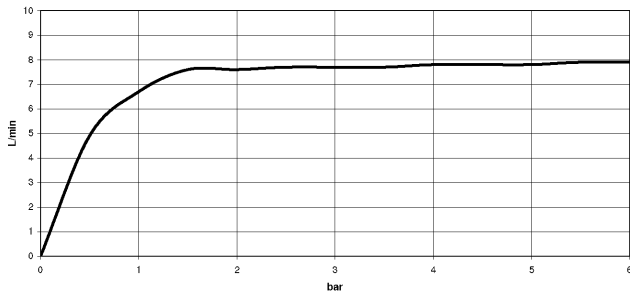

Flow rate chart

Certificates

LGA_38639.

WRAS_240102014.