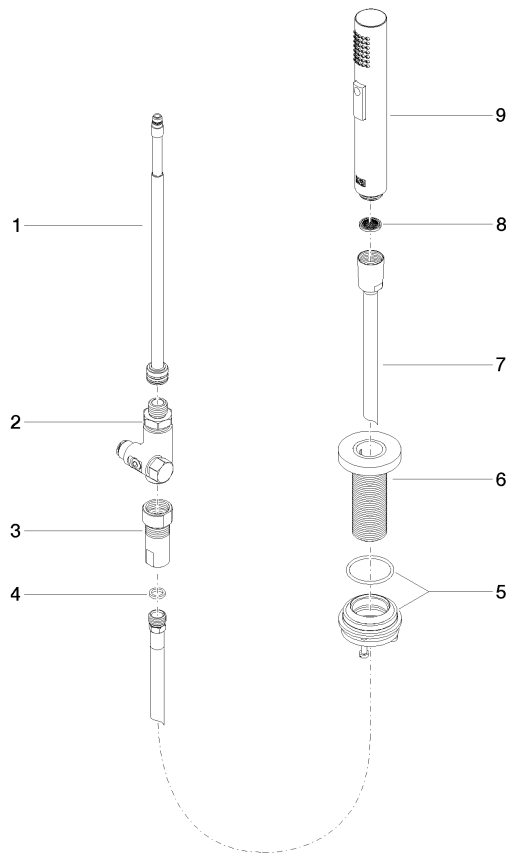

No.	Item Number	Name	Quantity used	Delivery time
1	90 28 22 287 00-00	spout	1	-
Spare part can no longer be ordered, please order the replacement item				
2	12 820 970 90	Swivel limitation set -	1	2
3	90 30 01 299 00 90	shaft	1	2
4	04 23 10 044 08 90	fixing set	1	2
5	04 30 04 100 00 90	hose	1	2
6	90 20 66 003 00-00	handle	1	10
7	09 28 30 026-00	cover	1	10
8	09 14 10 091 90	seal	1	2
9	09 24 04 266 90	nut	1	2
10	90 15 05 042 00 90	cartridge	1	2
11	09 14 10 110 90	seal	1	2
12	09 27 97 040-00	rosette	1	10
13	09 31 11 011 90	pin	1	2
14	04 30 11 085 97 90	fixing set	1	2
15	04 30 04 104 00 90	hose	1	2
16	04 30 04 105 00 90	hose	2	2
17	90 24 03 250 00 90	nipple	1	2

META SQUARE Two-hole mixer with individual rosettes with rinsing spray set - Chrome META SQUARE

ST 110 109 5861

- with round rosette
- spray flow
- automatic spout/shower diverter
- height of mixer 191 mm
- hole diameter rinsing spray 32mm
- fabric braided hose 1500 mm
- sprayface with anti-scaling system
- lead-free

ST 110 100 5861
mm [inches]

Flow rate chart

Certificates

LGA_29572.

LGA_38643.

Belgaqua_24-005-
27_3.

META SQUARE Two-hole mixer with individual rosettes with rinsing spray set - Chrome META SQUARE

ST 110 109 5861
 Parts for other
 finishes can be found
 here: Brushed
 Platinum

Spare parts list

No.	Item Number	Name	Quantity used	Delivery time
1	90 28 20 068 00 90	connection	1	2
2	90 17 09 046 12 90	diverter	1	2
3	90 24 03 241 00 90	nipple	1	2
4	90 14 20 019 00 90	seal	1	2
5	04 23 10 047 00 92	fixing set	1	60
6	90 27 86 001 00-00	rosette	1	-
Spare part can no longer be ordered, please order the replacement item				
7	90 30 02 062 00-00	hose	1	2
8	09 23 01 039 90	sieve	1	2
9	04 12 11 158 00-00	shower	1	10