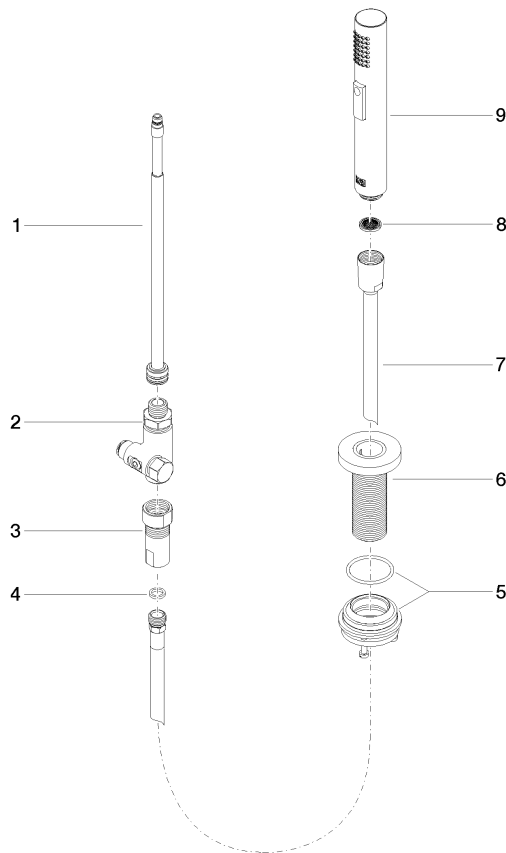

ST 110 109 9875

**Spare parts list**

No.	Item Number	Name	Quantity used	Delivery time
1	90 28 22 377 00-00	spout	1	10
2	12 820 970 90	Swivel limitation set -	1	2
3	90 30 01 299 00 90	shaft	1	2
4	04 23 10 044 08 90	fixing set	1	2
5	04 30 04 100 00 90	hose	1	2
6	90 20 87 003 00-00	handle	1	-
Spare part can no longer be ordered, please order the replacement item				
7	09 28 30 026-00	cover	1	10
8	09 14 10 091 90	seal	1	2
9	09 24 04 266 90	nut	1	2
10	90 15 05 042 00 90	cartridge	1	2
11	09 14 10 110 90	seal	1	2
12	09 27 97 040-00	rosette	1	10
13	09 31 11 011 90	pin	1	2
14	04 30 11 085 97 90	fixing set	1	2
15	04 30 04 104 00 90	hose	1	2
16	04 30 04 105 00 90	hose	2	2
17	90 24 03 250 00 90	nipple	1	2

ST 110 109 9875

- with round rosette
- spray flow
- automatic spout/shower diverter
- height of mixer 191 mm
- hole diameter rinsing spray 32mm
- fabric braided hose 1500 mm
- sprayface with anti-scaling system
- lead-free

TARA ULTRA Two-hole mixer with individual rosettes with rinsing spray set -  
Chrome

---

TARA ULTRA

ST 110 109 9875

ST 110 100 QR75  
mm [inches]

**Flow rate chart**

**Certificates**

LGA\_29572.

### Spare parts list

No.	Item Number	Name	Quantity used	Delivery time
1	90 28 20 068 00 90	connection	1	2
2	90 17 09 046 12 90	diverter	1	2
3	90 24 03 241 00 90	nipple	1	2
4	90 14 20 019 00 90	seal	1	2
5	04 23 10 047 00 92	fixing set	1	60
6	90 27 86 001 00-00	rosette	1	-
Spare part can no longer be ordered, please order the replacement item				
7	90 30 02 062 00-00	hose	1	2
8	09 23 01 039 90	sieve	1	2
9	04 12 11 158 00-00	shower	1	10