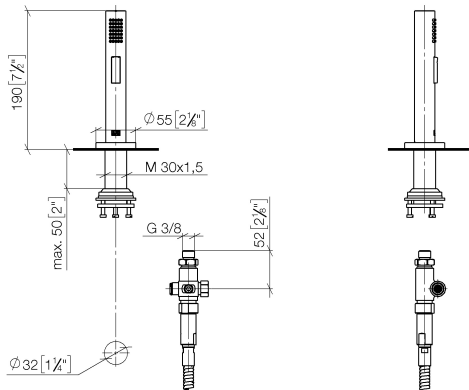

TARA ULTRA Two-hole mixer with individual rosettes with rinsing spray set -  
Chrome

---

TARA ULTRA

ST 110 109 9875

ST 110 100 QR75  
mm [inches]

**Flow rate chart**

**Certificates**

LGA\_29572.