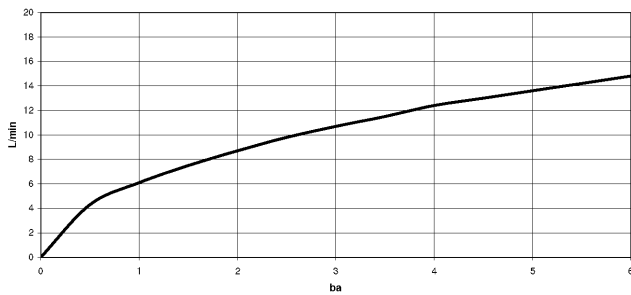

TARA ULTRA Two-hole mixer with individual rosettes with rinsing spray set -  
Chrome

---

TARA ULTRA

ST 110 109 9875

ST 110 100 QR75  
mm [inches]

**Flow rate chart**

**Certificates**

LGA\_29572.