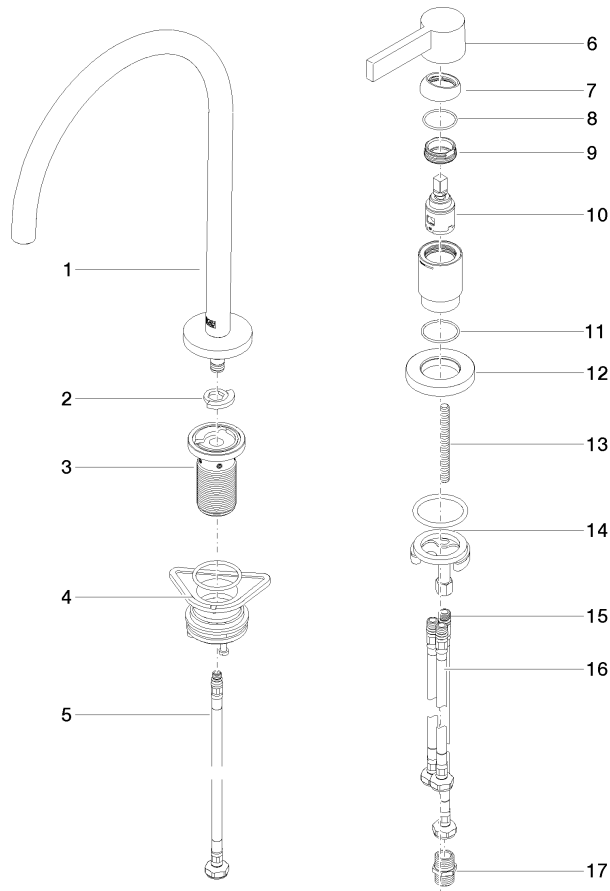

**Recommended miscellaneous**

	<b>Dispenser with rosette - Chrome</b>	82 444 970-00
---	--	---------------

ST 110 100 QR75  
mm [inches]  
1:5

**Flow rate chart**

**Certificates**

LGA\_38639.

WRAS\_240102014.

ST 110 109 9875

**Spare parts list**

No.	Item Number	Name	Quantity used	Delivery time
1	90 28 22 377 00-00	spout	1	10
2	12 820 970 90	Swivel limitation set -	1	2
3	90 30 01 299 00 90	shaft	1	2
4	04 23 10 044 08 90	fixing set	1	2
5	04 30 04 100 00 90	hose	1	2
6	90 20 87 003 00-00	handle	1	-
Spare part can no longer be ordered, please order the replacement item				
7	09 28 30 026-00	cover	1	10
8	09 14 10 091 90	seal	1	2
9	09 24 04 266 90	nut	1	2
10	90 15 05 042 00 90	cartridge	1	2
11	09 14 10 110 90	seal	1	2
12	09 27 97 040-00	rosette	1	10
13	09 31 11 011 90	pin	1	2
14	04 30 11 085 97 90	fixing set	1	2
15	04 30 04 104 00 90	hose	1	2
16	04 30 04 105 00 90	hose	2	2
17	90 24 03 250 00 90	nipple	1	2

ST 110 109 9875

- with round rosette
- spray flow
- automatic spout/shower diverter
- height of mixer 191 mm
- hole diameter rinsing spray 32mm
- fabric braided hose 1500 mm
- sprayface with anti-scaling system
- lead-free

### Spare parts list

No.	Item Number	Name	Quantity used	Delivery time
1	90 28 20 068 00 90	connection	1	2
2	90 17 09 046 12 90	diverter	1	2
3	90 24 03 241 00 90	nipple	1	2
4	90 14 20 019 00 90	seal	1	2
5	04 23 10 047 00 92	fixing set	1	60
6	90 27 86 001 00-00	rosette	1	-
Spare part can no longer be ordered, please order the replacement item				
7	90 30 02 062 00-00	hose	1	2
8	09 23 01 039 90	sieve	1	2
9	04 12 11 158 00-00	shower	1	10