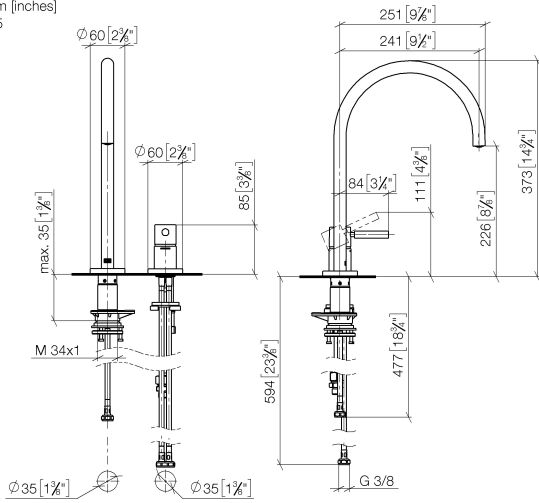

**Recommended miscellaneous**

	<b>Dispenser with rosette - Chrome</b>	82 444 970-00
---	--	---------------

ST 110 100 QR75  
mm [inches]  
1:5

**Flow rate chart**

**Certificates**

LGA\_38639.

WRAS\_240102014.

ST 110 109 9875

**Spare parts list**

No.	Item Number	Name	Quantity used	Delivery time
1	90 28 22 377 00-00	spout	1	10
2	12 820 970 90	Swivel limitation set -	1	2
3	90 30 01 299 00 90	shaft	1	2
4	04 23 10 044 08 90	fixing set	1	2
5	04 30 04 100 00 90	hose	1	2
6	90 20 87 003 00-00	handle	1	-
Spare part can no longer be ordered, please order the replacement item				
7	09 28 30 026-00	cover	1	10
8	09 14 10 091 90	seal	1	2
9	09 24 04 266 90	nut	1	2
10	90 15 05 042 00 90	cartridge	1	2
11	09 14 10 110 90	seal	1	2
12	09 27 97 040-00	rosette	1	10
13	09 31 11 011 90	pin	1	2
14	04 30 11 085 97 90	fixing set	1	2
15	04 30 04 104 00 90	hose	1	2
16	04 30 04 105 00 90	hose	2	2
17	90 24 03 250 00 90	nipple	1	2

ST 110 109 9875

- with round rosette
- spray flow
- automatic spout/shower diverter
- height of mixer 191 mm
- hole diameter rinsing spray 32mm
- fabric braided hose 1500 mm
- sprayface with anti-scaling system
- lead-free

### Spare parts list

No.	Item Number	Name	Quantity used	Delivery time
1	90 28 20 068 00 90	connection	1	2
2	90 17 09 046 12 90	diverter	1	2
3	90 24 03 241 00 90	nipple	1	2
4	90 14 20 019 00 90	seal	1	2
5	04 23 10 047 00 92	fixing set	1	60
6	90 27 86 001 00-00	rosette	1	-
Spare part can no longer be ordered, please order the replacement item				
7	90 30 02 062 00-00	hose	1	2
8	09 23 01 039 90	sieve	1	2
9	04 12 11 158 00-00	shower	1	10