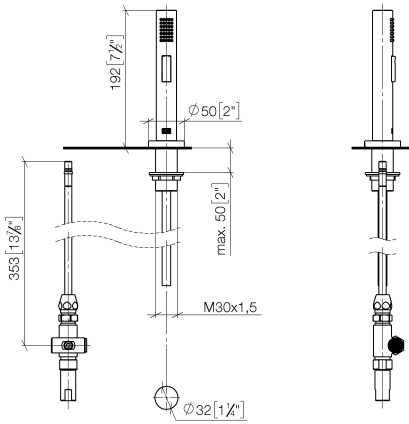

# TARA Two-hole mixer with individual rosettes with rinsing spray set - Chrome

---

TARA

ST 110 112 1888

ST 110 112 1888

Fits: ELIO, TARA, TARA ULTRA

- with round rosette
- spray flow
- automatic spout/shower diverter
- height of mixer 191 mm
- hole diameter rinsing spray 32mm
- fabric braided hose 1500 mm
- sprayface with anti-scaling system
- lead-free

ST 110 112 1888

mm [inches]

**Flow rate chart**

**Certificates**

LGA\_18901.      Belgaqua\_21-027-27\_3.      IAPMO\_N-4976 (2).      LGA\_29572.      IAPMO\_6397.

ST 110 112 1888

Spare parts list

No.	Item Number	Name	Quantity used	Delivery time
1	04 24 02 046 01-07	pipe	1	10
2	90 23 30 040 00-00	threaded connector	1	10
3	90 24 03 168 00 90	nipple	1	2
4	90 14 20 002 00 90	seal	1	2
5	90 17 09 046 10 90	diverter	1	2
6	09 24 04 112 10 90	nipple	1	2
7	90 14 10 033 00 90	seal	1	2
8	90 21 10 031 10 90	diverter	1	2
9	04 21 02 006 00 92	cap	1	2
10	09 23 01 039 90	sieve	2	2
11	90 24 03 241 00 90	nipple	1	2
12	90 14 20 019 00 90	seal	1	2
13	04 30 11 038 66 90	fixing set	1	2
14	12 720 970 90	Extension set -	1	60
15	09 30 01 285-00	rosette	1	10
16	90 18 40 085 00 90	sleeve	1	2
17	90 30 02 062 00-00	hose	1	2
18	04 12 11 158 00-00	shower	1	10

**Spare parts list**

No.	Item Number	Name	Quantity used	Delivery time
1	90 28 22 226 00-00	spout	1	60
2	90 31 20 109 00 90	plug	1	2
3	09 31 11 008 90	pin	1	2
4	09 11 10 062 10-00	connection	1	10
5	09 14 10 120 90	seal	1	2
6	90 28 10 211 00-00	rosette	1	-
Spare part can no longer be ordered, please order the replacement item				
7	04 30 11 038 00 90	fixing set	1	2
8	04 30 04 019 00 90	hose	2	2
9	90 20 66 003 00-00	handle	1	10
10	09 28 30 026-00	cover	1	10
11	09 14 10 091 90	seal	1	2
12	09 24 04 266 90	nut	1	2
13	90 15 05 042 00 90	cartridge	1	2
14	09 14 10 110 90	seal	1	2
15	09 27 97 040-00	rosette	1	10
16	09 31 11 011 90	pin	1	2
17	04 30 11 085 97 90	fixing set	1	2
18	04 30 04 105 00 90	hose	2	2
19	90 24 03 168 00 90	nipple	1	2