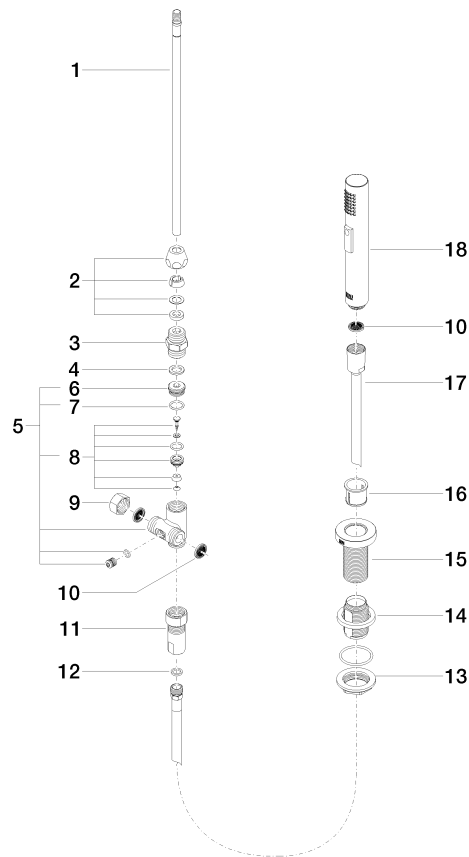

# TARA Two-hole mixer with individual rosettes with rinsing spray set - Chrome

---

TARA

ST 110 112 1888

ST 110 112 1888

Fits: ELIO, TARA, TARA ULTRA

- with round rosette
- spray flow
- automatic spout/shower diverter
- height of mixer 191 mm
- hole diameter rinsing spray 32mm
- fabric braided hose 1500 mm
- sprayface with anti-scaling system
- lead-free

ST 110 112 1888

mm [inches]

**Flow rate chart**

**Certificates**

LGA\_18901.      Belgaqua\_21-027-27\_3.      IAPMO\_N-4976 (2).      LGA\_29572.      IAPMO\_6397.

ST 110 112 1888

Spare parts list

No.	Item Number	Name	Quantity used	Delivery time
1	04 24 02 046 01-07	pipe	1	10
2	90 23 30 040 00-00	threaded connector	1	10
3	90 24 03 168 00 90	nipple	1	2
4	90 14 20 002 00 90	seal	1	2
5	90 17 09 046 10 90	diverter	1	2
6	09 24 04 112 10 90	nipple	1	2
7	90 14 10 033 00 90	seal	1	2
8	90 21 10 031 10 90	diverter	1	2
9	04 21 02 006 00 92	cap	1	2
10	09 23 01 039 90	sieve	2	2
11	90 24 03 241 00 90	nipple	1	2
12	90 14 20 019 00 90	seal	1	2
13	04 30 11 038 66 90	fixing set	1	2
14	12 720 970 90	Extension set -	1	60
15	09 30 01 285-00	rosette	1	10
16	90 18 40 085 00 90	sleeve	1	2
17	90 30 02 062 00-00	hose	1	2
18	04 12 11 158 00-00	shower	1	10

**Spare parts list**

No.	Item Number	Name	Quantity used	Delivery time
1	90 28 22 226 00-00	spout	1	60
2	90 31 20 109 00 90	plug	1	2
3	09 31 11 008 90	pin	1	2
4	09 11 10 062 10-00	connection	1	10
5	09 14 10 120 90	seal	1	2
6	90 28 10 211 00-00	rosette	1	-
Spare part can no longer be ordered, please order the replacement item				
7	04 30 11 038 00 90	fixing set	1	2
8	04 30 04 019 00 90	hose	2	2
9	90 20 66 003 00-00	handle	1	10
10	09 28 30 026-00	cover	1	10
11	09 14 10 091 90	seal	1	2
12	09 24 04 266 90	nut	1	2
13	90 15 05 042 00 90	cartridge	1	2
14	09 14 10 110 90	seal	1	2
15	09 27 97 040-00	rosette	1	10
16	09 31 11 011 90	pin	1	2
17	04 30 11 085 97 90	fixing set	1	2
18	04 30 04 105 00 90	hose	2	2
19	90 24 03 168 00 90	nipple	1	2