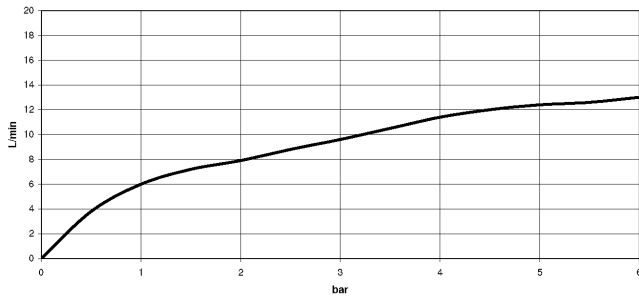

ST 110 112 1888

mm [inches]

**Flow rate chart**

**Certificates**

LGA\_18901.      Belgaqua\_21-027-27\_3.      IAPMO\_N-4976 (2).      LGA\_29572.      IAPMO\_6397.

ST 110 112 1888

Spare parts list

No.	Item Number	Name	Quantity used	Delivery time
1	04 24 02 046 01-07	pipe	1	10
2	90 23 30 040 00-00	threaded connector	1	10
3	90 24 03 168 00 90	nipple	1	2
4	90 14 20 002 00 90	seal	1	2
5	90 17 09 046 10 90	diverter	1	2
6	09 24 04 112 10 90	nipple	1	2
7	90 14 10 033 00 90	seal	1	2
8	90 21 10 031 10 90	diverter	1	2
9	04 21 02 006 00 92	cap	1	2
10	09 23 01 039 90	sieve	2	2
11	90 24 03 241 00 90	nipple	1	2
12	90 14 20 019 00 90	seal	1	2
13	04 30 11 038 66 90	fixing set	1	2
14	12 720 970 90	Extension set -	1	60
15	09 30 01 285-00	rosette	1	10
16	90 18 40 085 00 90	sleeve	1	2
17	90 30 02 062 00-00	hose	1	2
18	04 12 11 158 00-00	shower	1	10

ST 110 112 1888

- 236mm projection
- pivotable spout 360°
- air-enriched flow
- max. flow 8.3 l/min at 3 bar flow pressure
- lead-free
- This product can help a building meet the requirements of Green Building Rating Systems, e.g. LEED®, BREEAM®, DGNB