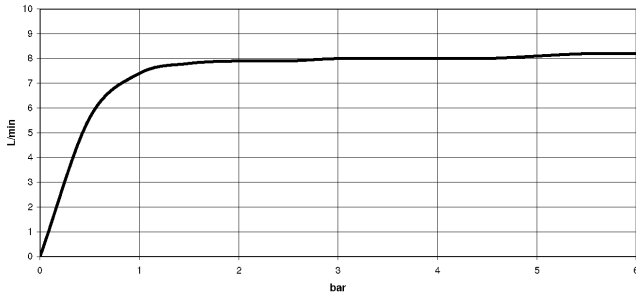

Recommended miscellaneous

Rinsing spray set - Chrome 27 723 970-00

ST 110 112 5680

Flow rate chart

Certificates

LGA_38645.

ST 110 112 5680

Spare parts list