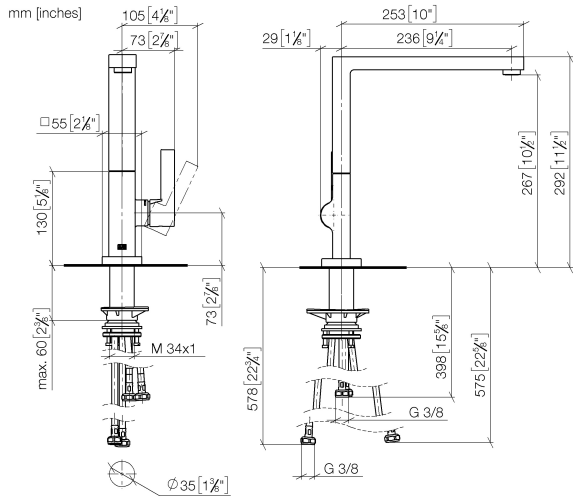

ST 110 112 5680