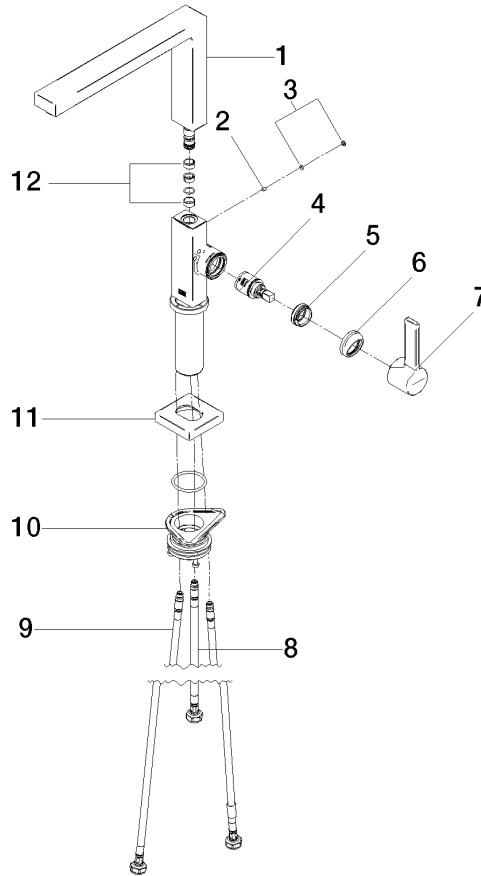

Recommended miscellaneous

Rinsing spray set - Chrome 27 723 970-00

ST 110 112 5680

Flow rate chart

Certificates

LGA_38645.

ST 110 112 5680

Spare parts list

No.	Item Number	Name	Quantity used	Delivery time
1	90 11 06 218 00-00	spout	1	-
Spare part can no longer be ordered, please order the replacement item				
2	09 31 11 044 90	pin	1	2
3	90 31 20 087 00-00	plug	1	10
4	90 15 05 042 00 90	cartridge	1	2
5	09 24 04 266 90	nut	1	2
6	90 28 30 052 00-00	cover	1	10
7	90 20 86 004 00-00	handle	1	10
8	04 30 04 100 00 90	hose	1	2
9	04 30 04 101 00 90	hose	2	2
10	90 30 10 057 00 90	fixing set	1	-
Spare part can no longer be ordered, please order the replacement item				
11	90 27 86 004 00-00	rosette	1	10
12	90 28 22 217 01-00	spout	1	10

ST 110 112 5680

- with angular rosette
- spray flow
- automatic spout/shower diverter
- height of mixer 190 mm
- hole diameter rinsing spray 32mm
- fabric braided hose 1500 mm
- sprayface with anti-scaling system
- lead-free

No.	Item Number	Name	Quantity used	Delivery time
1	04 12 11 158 00-00	shower	1	10
2	90 27 78 011 00-00	shaft	1	-
Spare part can no longer be ordered, please order the replacement item				
3	90 30 10 058 00 90	fixing set	1	10
4	09 23 01 039 90	sieve	1	2
5	90 30 02 062 00-00	hose	1	2
6	90 24 03 241 00 90	nipple	1	2
7	90 14 20 026 00 90	seal	1	2
8	90 17 09 046 12 90	diverter	1	2
9	90 28 20 068 00 90	connection	1	2