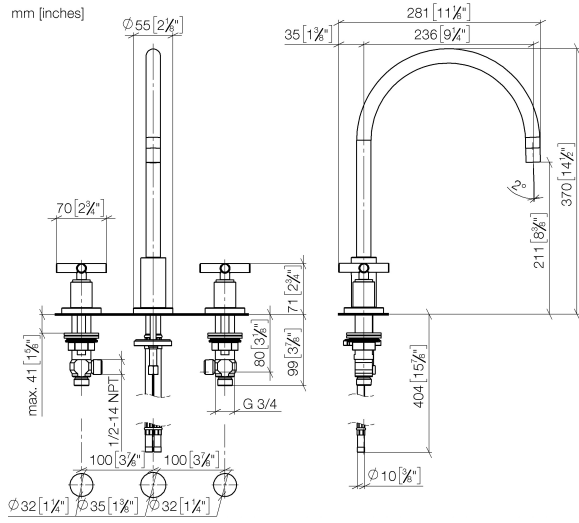

# TARA Three-hole mixer with rinsing spray set - Champagne (22kt Gold)

---

TARA

ST 110 201 1892

ST 110 201 1892

- 235mm projection
- pivotable spout 360°
- air-enriched flow
- height of mixer 370 mm
- height up to aerator 212 mm
- hole diameter spout 35 mm
- hole diameter valve 32 mm
- max. flow 7 l/min at 3 bar flow pressure
- lead-free
- This product can help a building meet the requirements of Green Building Rating Systems, e.g. LEED®, BREEAM®, DGNB
- WRAS 2107052

**Flow rate chart**

**Certificates**

GDV\_0400289.

ST 110 201 1892

Parts for other finishes can be found here: [Chrome](#)

**Spare parts list**

No.	Item Number	Name	Quantity used	Delivery time
1	90 28 22 226 01-47	spout	1	30
2	90 23 01 028 03-47	aerator	1	30
3	09 30 30 057 90	screw	1	2
4	09 11 10 088 10-47	connection	1	30
5	09 28 10 140-47	ring	1	60
6	04 30 04 019 00 90	hose	2	2
7	09 14 05 047 90	seal	1	2
8	04 30 11 038 00 90	fixing set	1	2
9	09 31 11 011 90	pin	1	2
10	90 20 89 010 10-47	handle	2	30
11	09 20 89 010-47	handle	2	60
12	90 12 12 007 00-47	base	2	30
13	90 30 11 029 00 90	disc	2	2
14	90 30 30 075 00 90	screw	2	2
15	09 21 02 140-47	sleeve	2	60
16	09 27 89 105-47	rosette	2	60
17	90 14 10 043 00 90	seal	2	2
18	90 17 11 040 51 90	side panel	2	2
19	90 23 30 040 00-47	threaded connector	4	30
20	12 501 970 90	High pressure hose 1/2" x 1/2" x 300 mm -	2	-
Spare part can no longer be ordered, please order the replacement item				
21	04 31 20 046 10 92	set	1	2

ST 110 201 1892

Fits: ELIO, TARA, TARA ULTRA

- with round rosette
- spray flow
- automatic spout/shower diverter
- height of mixer 191 mm
- hole diameter rinsing spray 32mm
- fabric braided hose 1500 mm
- sprayface with anti-scaling system
- lead-free