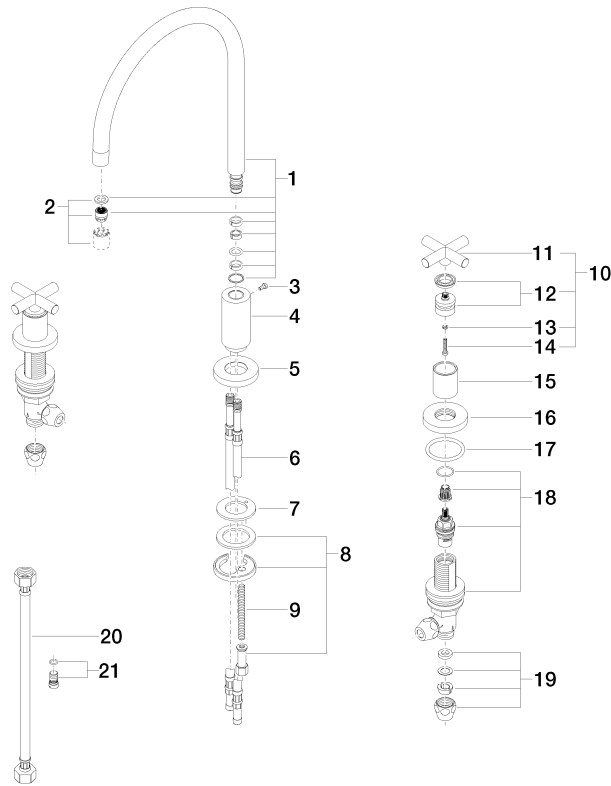

# TARA Three-hole mixer with rinsing spray set - Champagne (22kt Gold)

---

TARA

ST 110 201 1892

ST 110 201 1892

- 235mm projection
- pivotable spout 360°
- air-enriched flow
- height of mixer 370 mm
- height up to aerator 212 mm
- hole diameter spout 35 mm
- hole diameter valve 32 mm
- max. flow 7 l/min at 3 bar flow pressure
- lead-free
- This product can help a building meet the requirements of Green Building Rating Systems, e.g. LEED®, BREEAM®, DGNB
- WRAS 2107052

**Flow rate chart**

**Certificates**

GDV\_0400289.

ST 110 201 1892

Parts for other finishes can be found here: [Chrome](#)

**Spare parts list**

No.	Item Number	Name	Quantity used	Delivery time
1	90 28 22 226 01-47	spout	1	30
2	90 23 01 028 03-47	aerator	1	30
3	09 30 30 057 90	screw	1	2
4	09 11 10 088 10-47	connection	1	30
5	09 28 10 140-47	ring	1	60
6	04 30 04 019 00 90	hose	2	2
7	09 14 05 047 90	seal	1	2
8	04 30 11 038 00 90	fixing set	1	2
9	09 31 11 011 90	pin	1	2
10	90 20 89 010 10-47	handle	2	30
11	09 20 89 010-47	handle	2	60
12	90 12 12 007 00-47	base	2	30
13	90 30 11 029 00 90	disc	2	2
14	90 30 30 075 00 90	screw	2	2
15	09 21 02 140-47	sleeve	2	60
16	09 27 89 105-47	rosette	2	60
17	90 14 10 043 00 90	seal	2	2
18	90 17 11 040 51 90	side panel	2	2
19	90 23 30 040 00-47	threaded connector	4	30
20	12 501 970 90	High pressure hose 1/2" x 1/2" x 300 mm -	2	-
Spare part can no longer be ordered, please order the replacement item				
21	04 31 20 046 10 92	set	1	2

ST 110 201 1892

Fits: ELIO, TARA, TARA ULTRA

- with round rosette
- spray flow
- automatic spout/shower diverter
- height of mixer 191 mm
- hole diameter rinsing spray 32mm
- fabric braided hose 1500 mm
- sprayface with anti-scaling system
- lead-free

TARA Three-hole mixer with rinsing spray set - Champagne (22kt Gold)

---

TARA

ST 110 201 1892

ST 110 201 1892

mm [inches]

**Flow rate chart**

**Certificates**