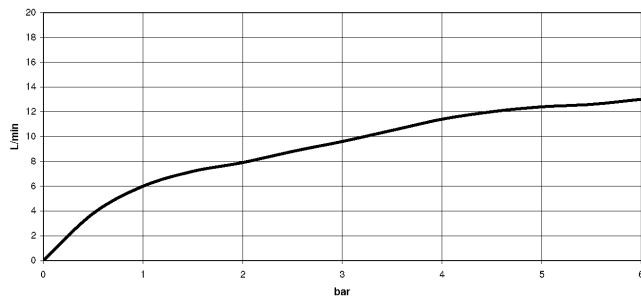

TARA Three-hole mixer with rinsing spray set - Champagne (22kt Gold)

---

TARA

ST 110 201 1892

ST 110 201 1892

mm [inches]

**Flow rate chart**

**Certificates**