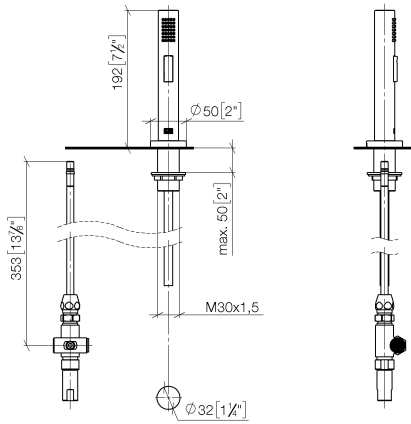

**Flow rate chart**

**Certificates**

GDV\_0400289.

ST 110 201 1892

Parts for other finishes can be found here: [Chrome](#)

**Spare parts list**

No.	Item Number	Name	Quantity used	Delivery time
1	90 28 22 226 01-47	spout	1	30
2	90 23 01 028 03-47	aerator	1	30
3	09 30 30 057 90	screw	1	2
4	09 11 10 088 10-47	connection	1	30
5	09 28 10 140-47	ring	1	60
6	04 30 04 019 00 90	hose	2	2
7	09 14 05 047 90	seal	1	2
8	04 30 11 038 00 90	fixing set	1	2
9	09 31 11 011 90	pin	1	2
10	90 20 89 010 10-47	handle	2	30
11	09 20 89 010-47	handle	2	60
12	90 12 12 007 00-47	base	2	30
13	90 30 11 029 00 90	disc	2	2
14	90 30 30 075 00 90	screw	2	2
15	09 21 02 140-47	sleeve	2	60
16	09 27 89 105-47	rosette	2	60
17	90 14 10 043 00 90	seal	2	2
18	90 17 11 040 51 90	side panel	2	2
19	90 23 30 040 00-47	threaded connector	4	30
20	12 501 970 90	High pressure hose 1/2" x 1/2" x 300 mm -	2	-
Spare part can no longer be ordered, please order the replacement item				
21	04 31 20 046 10 92	set	1	2

ST 110 201 1892

Fits: ELIO, TARA, TARA ULTRA

- with round rosette
- spray flow
- automatic spout/shower diverter
- height of mixer 191 mm
- hole diameter rinsing spray 32mm
- fabric braided hose 1500 mm
- sprayface with anti-scaling system
- lead-free

TARA Three-hole mixer with rinsing spray set - Champagne (22kt Gold)

---

TARA

ST 110 201 1892

ST 110 201 1892

mm [inches]

**Flow rate chart**

**Certificates**