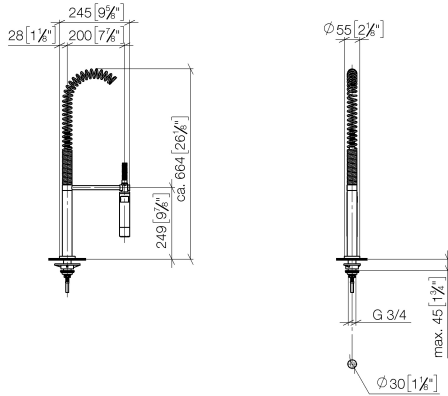

- 235mm projection
- pivotable spout 360°
- air-enriched flow
- height of mixer 370 mm
- height up to aerator 212 mm
- hole diameter spout 35 mm
- hole diameter valve 32 mm
- max. flow 7 l/min at 3 bar flow pressure
- lead-free
- This product can help a building meet the requirements of Green Building Rating Systems, e.g. LEED®, BREEAM®, DGNB
- WRAS 2107052

ETA_18514.

LGA_19166.

GDV_0400289.

Spare parts list

No.	Item Number	Name	Quantity used	Delivery time
1	90 28 22 226 01-00	spout	1	10
2	90 23 01 028 03-00	aerator	1	10
3	09 30 30 057 90	screw	1	2
4	09 11 10 088 10-00	connection	1	10
5	09 28 10 140-00	ring	1	10
6	04 30 04 064 00 90	hose	2	60
7	09 14 05 047 90	seal	1	2
8	04 30 11 038 00 90	fixing set	1	2
9	09 31 11 011 90	pin	1	2
10	90 20 89 010 10-00	handle	2	10
11	09 20 89 010-00	handle	2	60
12	90 12 12 007 00-00	base	2	10
13	90 30 11 029 00 90	disc	2	2
14	90 30 30 075 00 90	screw	2	2
15	09 21 02 140-00	sleeve	2	10
16	09 27 89 105-00	rosette	2	10
17	90 14 10 043 00 90	seal	2	2
18	90 17 11 040 51 90	side panel	2	2
19	90 23 30 040 00-00	threaded connector	4	10
20	12 501 970 90	High pressure hose 1/2" x 1/2" x 300 mm -	2	-
Spare part can no longer be ordered, please order the replacement item				
21	04 31 20 046 10 92	set	1	2

ST 110 201 5892

Fits: ELIO, TARA, TARA ULTRA

- spray flow
- automatic diverter for spout/Profi spray set
- height of mixer 665 mm
- individual rosette diameter 55mm
- profi spray hole diameter 30mm
- sprayface with anti-scaling system
- lead-free

TARA Three-hole mixer with profi spray set - Chrome

TARA

ST 110 201 5892

ST 110 201 5892

mm [inches]
M 1:10

Flow rate chart

Certificates

LGA_18901.