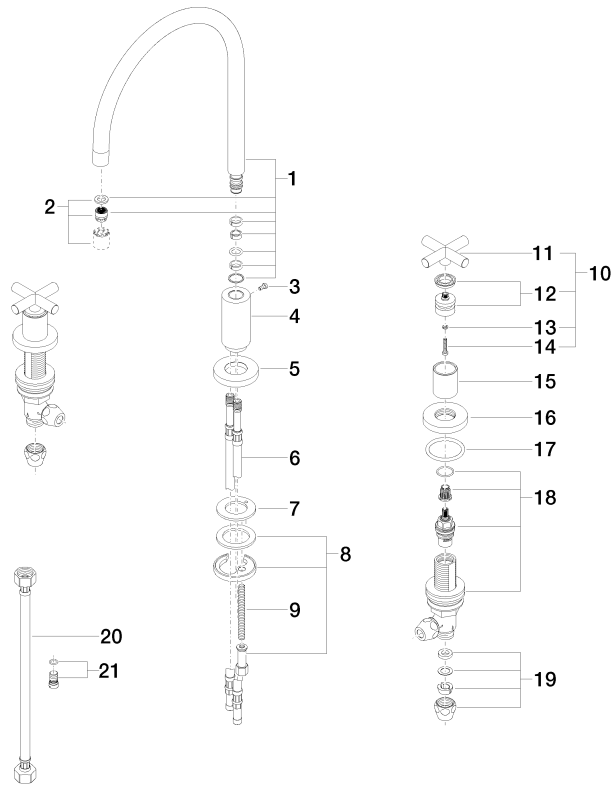

- 235mm projection
- pivotable spout 360°
- air-enriched flow
- height of mixer 370 mm
- height up to aerator 212 mm
- hole diameter spout 35 mm
- hole diameter valve 32 mm
- max. flow 7 l/min at 3 bar flow pressure
- lead-free
- This product can help a building meet the requirements of Green Building Rating Systems, e.g. LEED®, BREEAM®, DGNB
- WRAS 2107052

Recommended miscellaneous

Strainer waste with control handle - Chrome 10 710 970-00

Recommended miscellaneous

Dispenser with rosette - Chrome 82 444 970-00

ST 110 201 5892

Flow rate chart

Certificates

WRAS_2107052.

ETA_18514.

LGA_19166.

GDV_0400289.

Spare parts list

No.	Item Number	Name	Quantity used	Delivery time
1	90 28 22 226 01-00	spout	1	10
2	90 23 01 028 03-00	aerator	1	10
3	09 30 30 057 90	screw	1	2
4	09 11 10 088 10-00	connection	1	10
5	09 28 10 140-00	ring	1	10
6	04 30 04 064 00 90	hose	2	60
7	09 14 05 047 90	seal	1	2
8	04 30 11 038 00 90	fixing set	1	2
9	09 31 11 011 90	pin	1	2
10	90 20 89 010 10-00	handle	2	10
11	09 20 89 010-00	handle	2	60
12	90 12 12 007 00-00	base	2	10
13	90 30 11 029 00 90	disc	2	2
14	90 30 30 075 00 90	screw	2	2
15	09 21 02 140-00	sleeve	2	10
16	09 27 89 105-00	rosette	2	10
17	90 14 10 043 00 90	seal	2	2
18	90 17 11 040 51 90	side panel	2	2
19	90 23 30 040 00-00	threaded connector	4	10
20	12 501 970 90	High pressure hose 1/2" x 1/2" x 300 mm -	2	-
Spare part can no longer be ordered, please order the replacement item				
21	04 31 20 046 10 92	set	1	2

ST 110 201 5892

Fits: ELIO, TARA, TARA ULTRA

- spray flow
- automatic diverter for spout/Profi spray set
- height of mixer 665 mm
- individual rosette diameter 55mm
- profi spray hole diameter 30mm
- sprayface with anti-scaling system
- lead-free