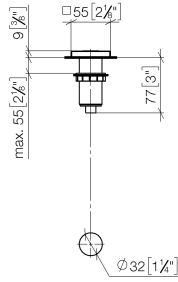

10 714 970

mm [inches]

10 714 970

Parts for other
finishes can be found
here: Cromato