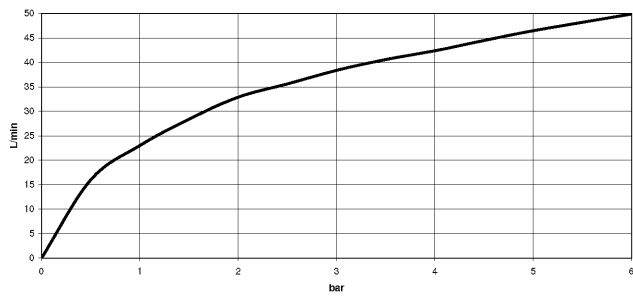

22 900 892

mm [inches]

Diagramma di portata

22 900 892

Parts for other
finishes can be found
here: Cromato